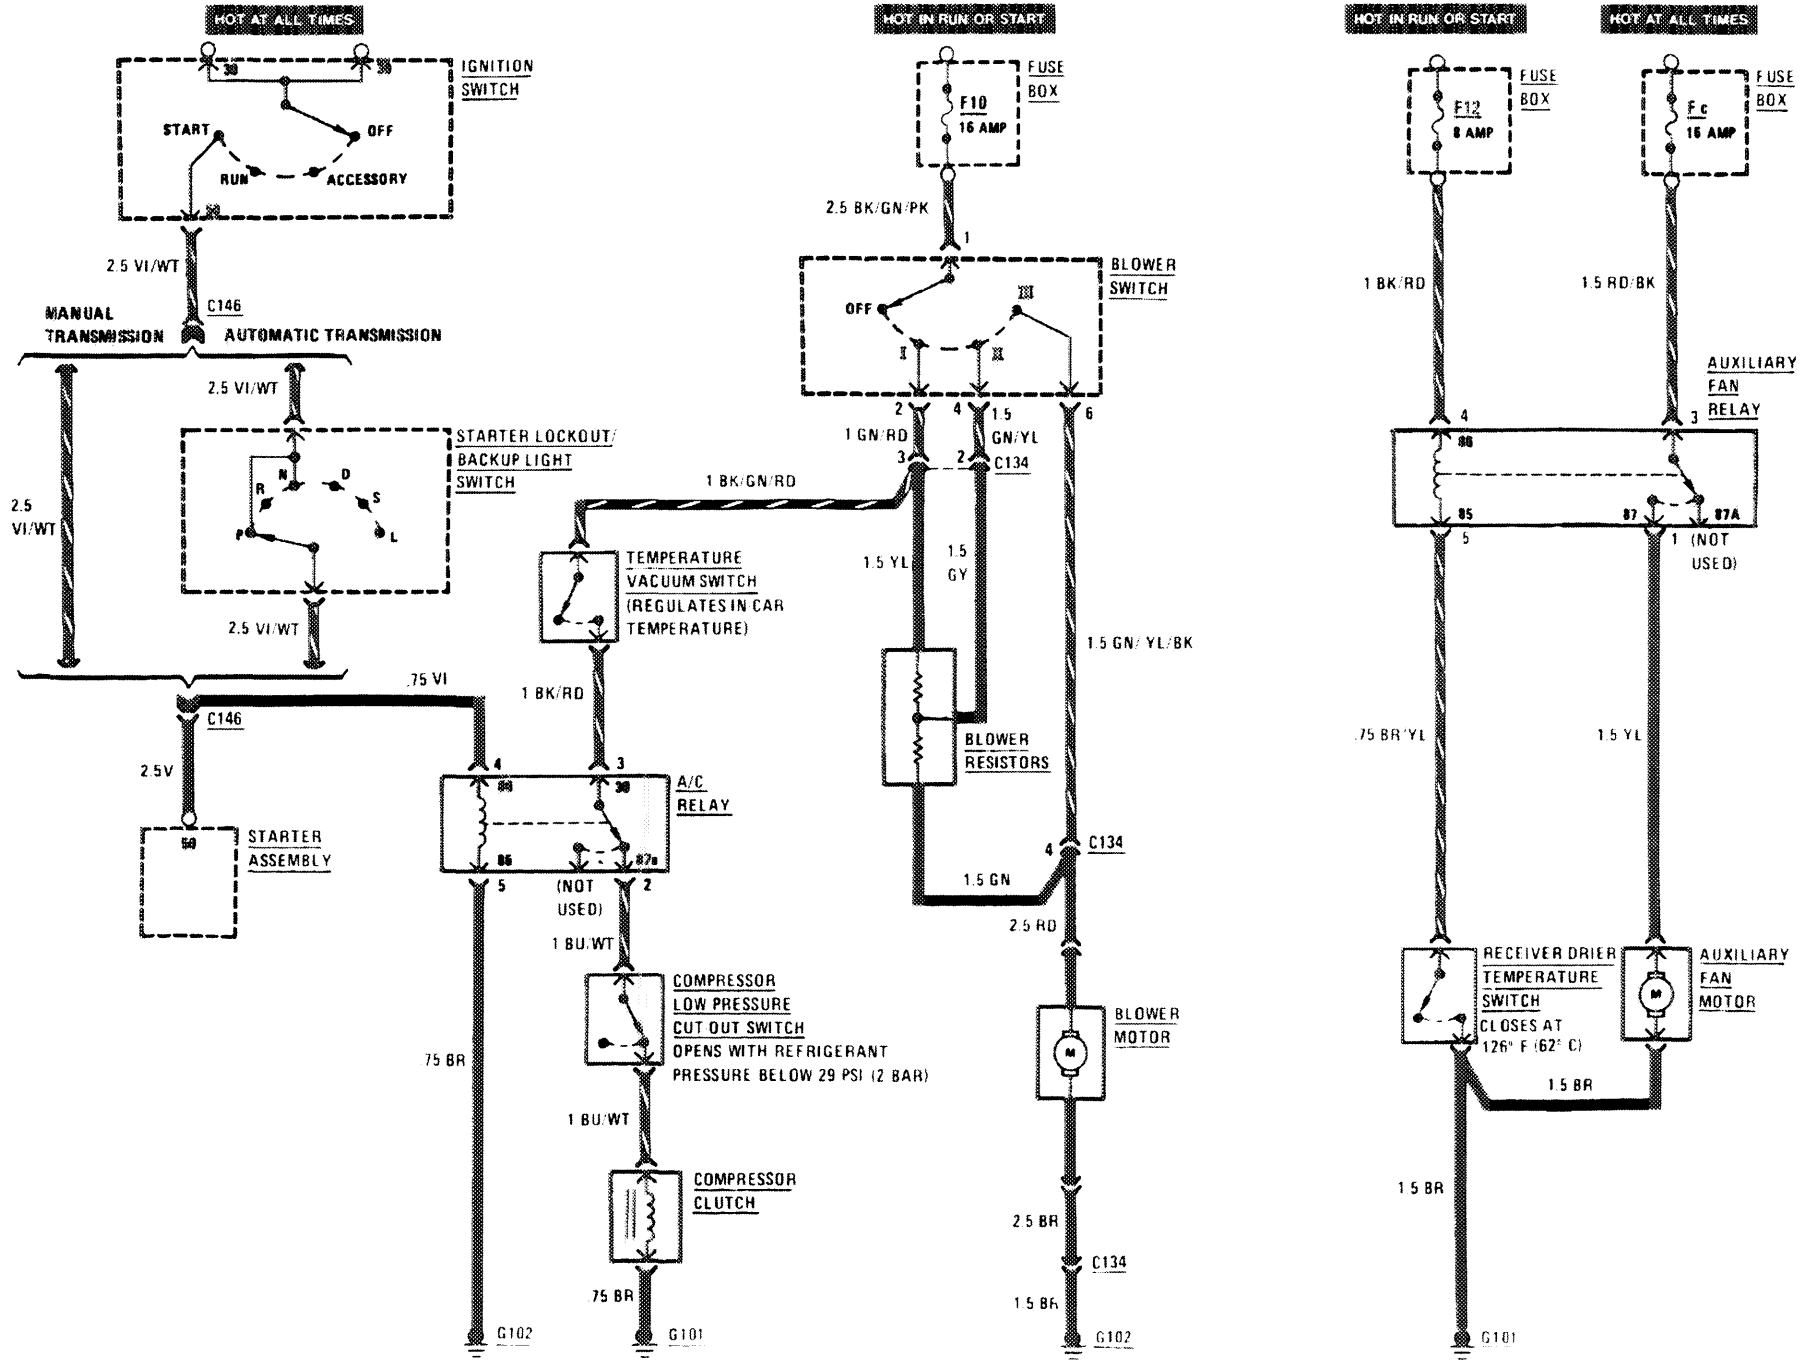

AIR CONDITIONING/HEATER/AUXILIARY FAN