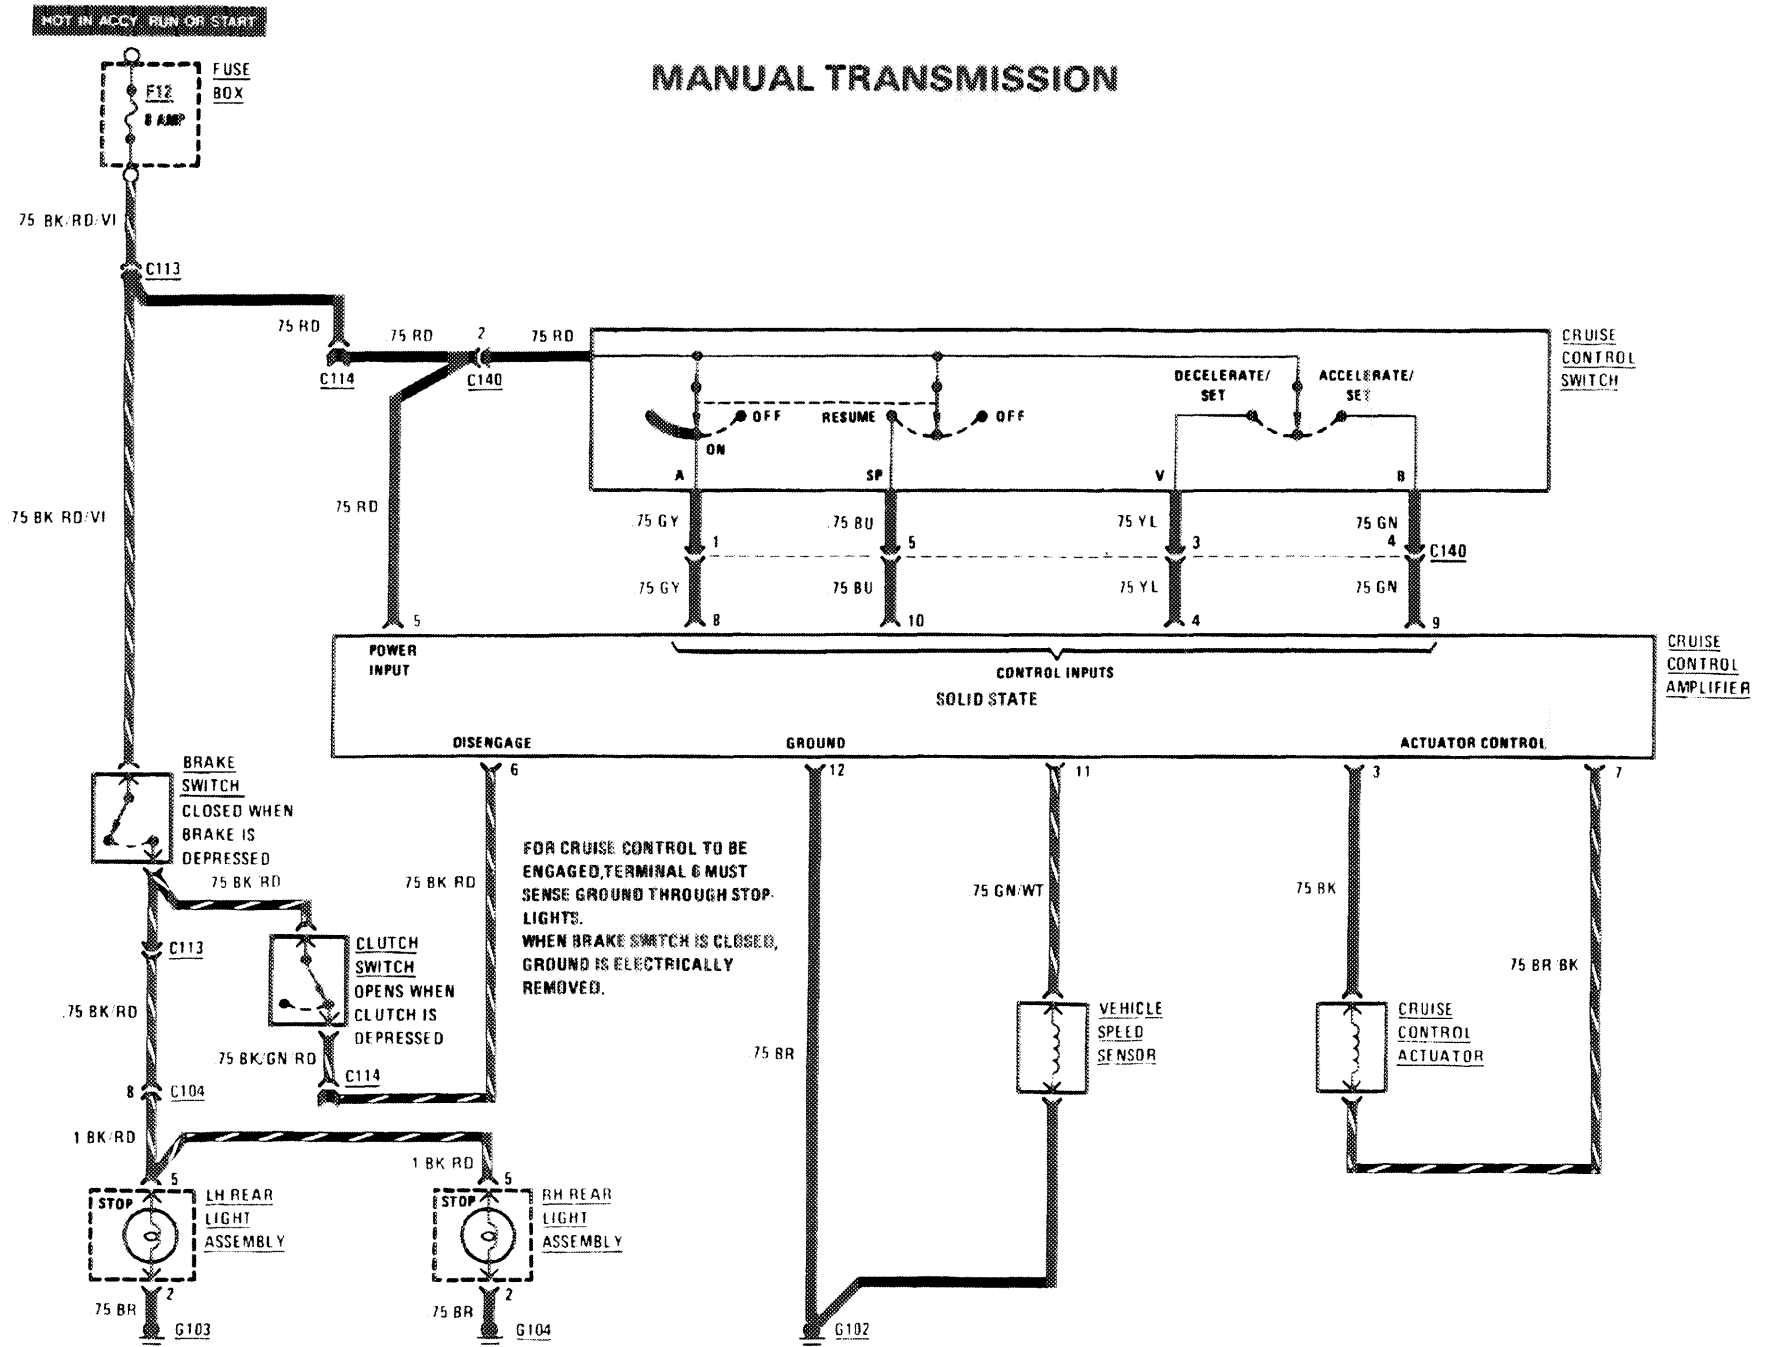

STOPLIGHTS/CRUISE CONTROL

MANUAL TRANSMISSION