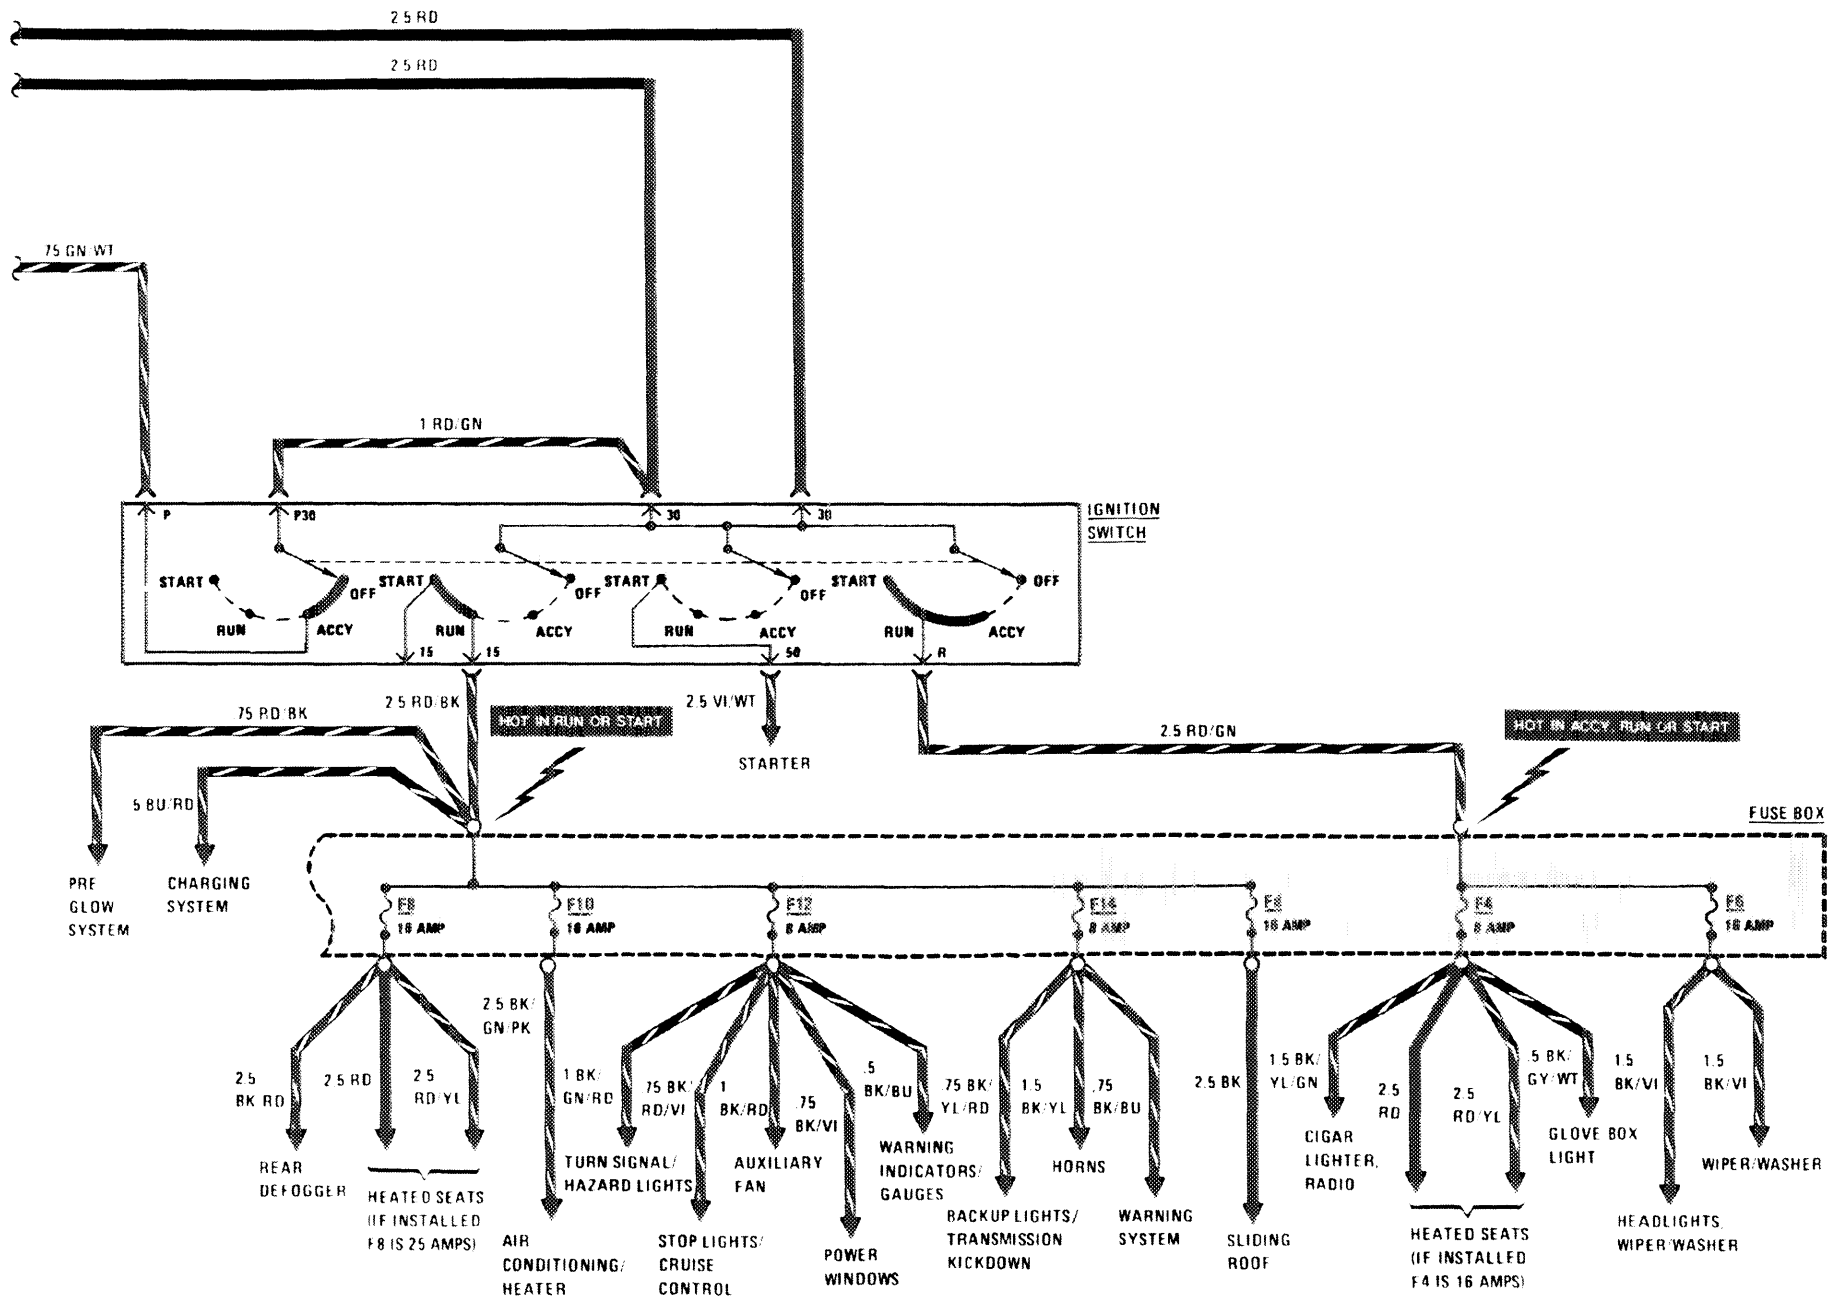

INDEX - Alphabetical Listing of Electrical Circuits

Air Conditioning/Heater	120	Lights (continued)	
Automatic Antenna	124	—License	111
Auxiliary Fan	120	—Marker	111
Charging System	106	—Park	110
Cigar Lighter	124	—Stop	108
Clock	114	—Tail	110
Component Location	201	—Turn Signal	112
Cruise Control	108	—Trunk	111
Gauges	114	Power Distribution	102
Ground Distribution	126	Power Windows	123
Heated Seats	125	Pre-Glow System	104
Heater	120	Radio	124
Horns	122	Rear Defogger	121
Lights		Sliding Roof	122
—Backup	116	Start/Stop (Ignition Switch)	105
—Center Console Illumination	117	Transmission Kickdown	116
—Courtesy	118	Warning Indicators	114
—Fog Lights	107	Warning System	113
—Glove Box	116	Wiper/Washer	119
—Hazard	112		
—Headlights	107		
—Instrument Cluster Illumination	114		

POWER DISTRIBUTION

POWER DISTRIBUTION

START/STOP (IGNITION SWITCH)

CHARGING SYSTEM

HEADLIGHTS/FOG LIGHTS

STOPLIGHTS/CRUISE CONTROL

AUTOMATIC TRANSMISSION

STOPLIGHTS/CRUISE CONTROL

MANUAL TRANSMISSION

LIGHTS: PARK/TAIL

LIGHTS: MARKER/LICENSE/TRUNK

WARNING INDICATORS/GAUGES/CLOCK/INSTRUMENT CLUSTER ILLUMINATION

WARNING INDICATORS/GAUGES/CLOCK/INSTRUMENT CLUSTER ILLUMINATION

CENTER CONSOLE ILLUMINATION

GROUND DISTRIBUTION

127
240
D

G102
BEHIND CENTER OF INSTRUMENT CLUSTER

GROUND DISTRIBUTION