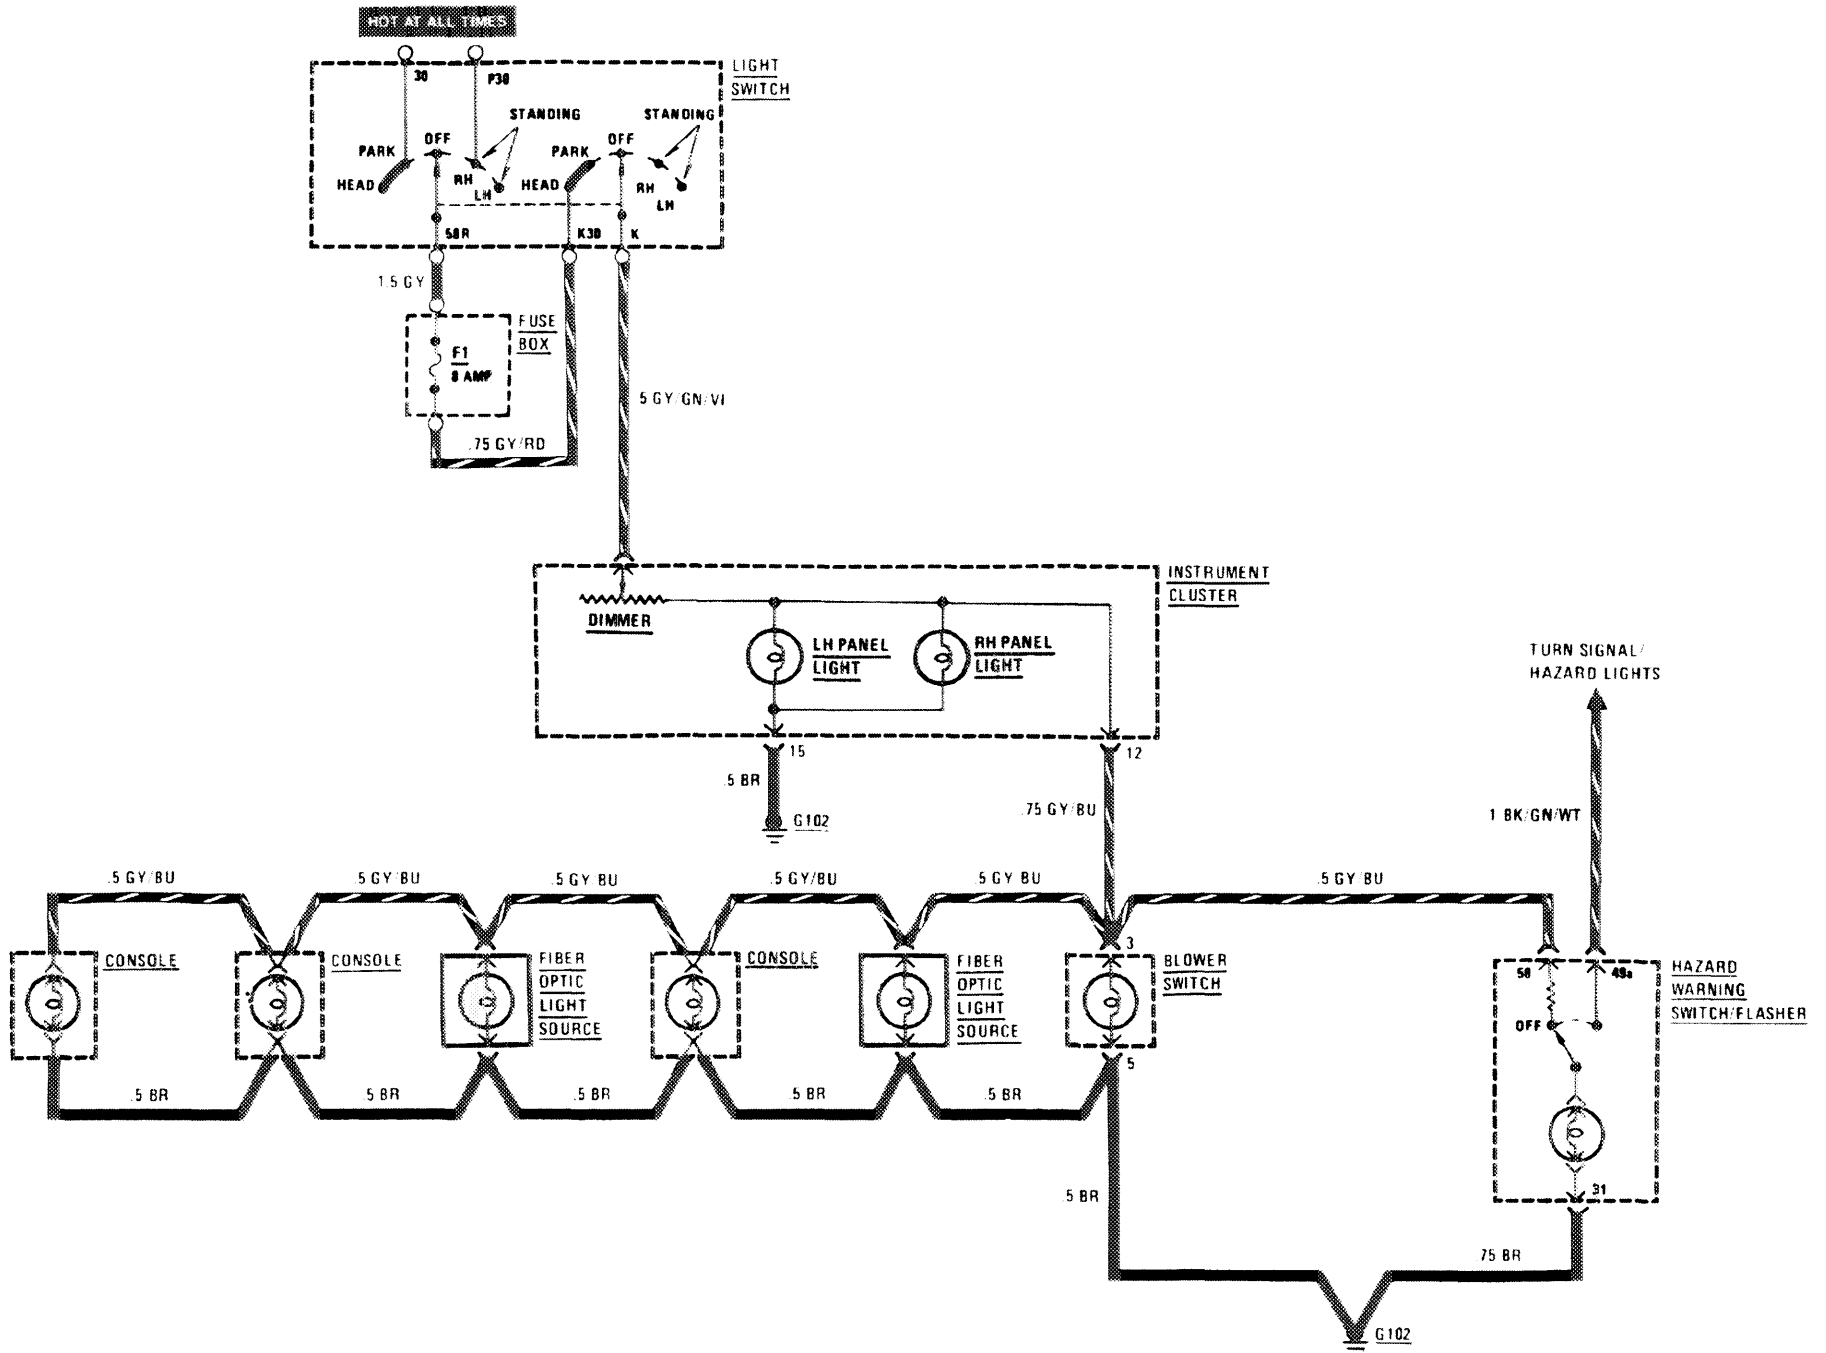

INDEX - Alphabetical Listing of Electrical Circuits

Air Conditioning/Heater	120	Lights (continued)	
Automatic Antenna	124	—License	111
Auxiliary Fan	120	—Marker	111
Charging System	106	—Park	110
Cigar Lighter	124	—Stop	108
Clock	114	—Tail	110
Component Location	201	—Turn Signal	112
Cruise Control	108	—Trunk	111
Gauges	114	Power Distribution	102
Ground Distribution	126	Power Windows	123
Heated Seats	125	Pre-Glow System	104
Heater	120	Radio	124
Horns	122	Rear Defogger	121
Lights		Sliding Roof	122
—Backup	116	Start/Stop (Ignition Switch)	105
—Center Console Illumination	117	Transmission Kickdown	116
—Courtesy	118	Warning Indicators	114
—Fog Lights	107	Warning System	113
—Glove Box	116	Wiper/Washer	119
—Hazard	112		
—Headlights	107		
—Instrument Cluster Illumination	114		

MANUAL TRANSMISSION

LIGHTS: PARK/TAIL

LIGHTS: MARKER/LICENSE/TRUNK

WARNING INDICATORS/GAUGES/CLOCK/INSTRUMENT CLUSTER ILLUMINATION

WARNING INDICATORS/GAUGES/CLOCK/INSTRUMENT CLUSTER ILLUMINATION

CENTER CONSOLE ILLUMINATION