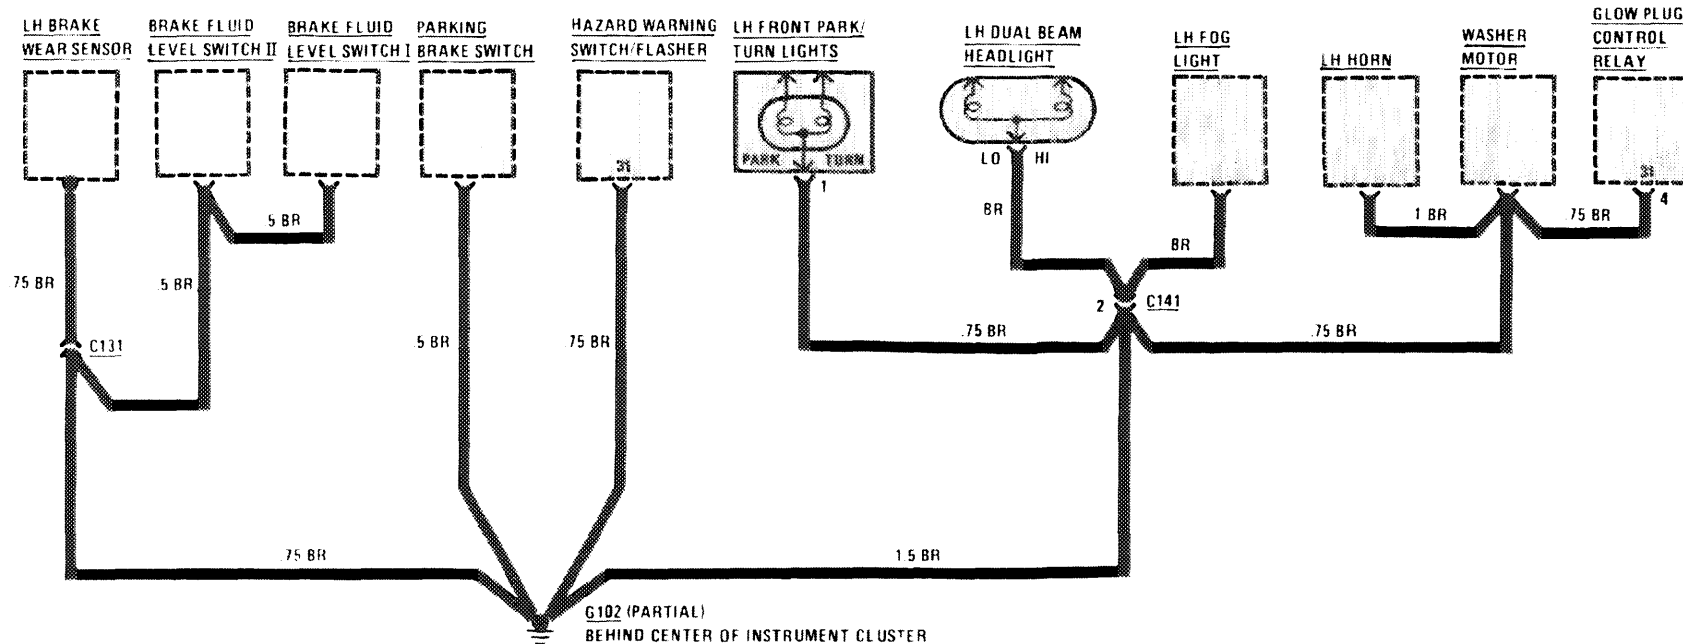

INDEX - Alphabetical Listing of Electrical Circuits

Air Conditioning/Heater	120	Lights (continued)	
Automatic Antenna	124	—License	111
Auxiliary Fan	120	—Marker	111
Charging System	106	—Park	110
Cigar Lighter	124	—Stop	108
Clock	114	—Tail	110
Component Location	201	—Turn Signal	112
Cruise Control	108	—Trunk	111
Gauges	114	Power Distribution	102
Ground Distribution	126	Power Windows	123
Heated Seats	125	Pre-Glow System	104
Heater	120	Radio	124
Horns	122	Rear Defogger	121
Lights		Sliding Roof	122
—Backup	116	Start/Stop (Ignition Switch)	105
—Center Console Illumination	117	Transmission Kickdown	116
—Courtesy	118	Warning Indicators	114
—Fog Lights	107	Warning System	113
—Glove Box	116	Wiper/Washer	119
—Hazard	112		
—Headlights	107		
—Instrument Cluster Illumination	114		

MANUAL TRANSMISSION

LIGHTS: PARK/TAIL

LIGHTS: MARKER/LICENSE/TRUNK

WARNING INDICATORS/GAUGES/CLOCK/INSTRUMENT CLUSTER ILLUMINATION

WARNING INDICATORS/GAUGES/CLOCK/INSTRUMENT CLUSTER ILLUMINATION

CENTER CONSOLE ILLUMINATION

GROUND DISTRIBUTION

127
240
D

G102
BEHIND CENTER OF INSTRUMENT CLUSTER

GROUND DISTRIBUTION