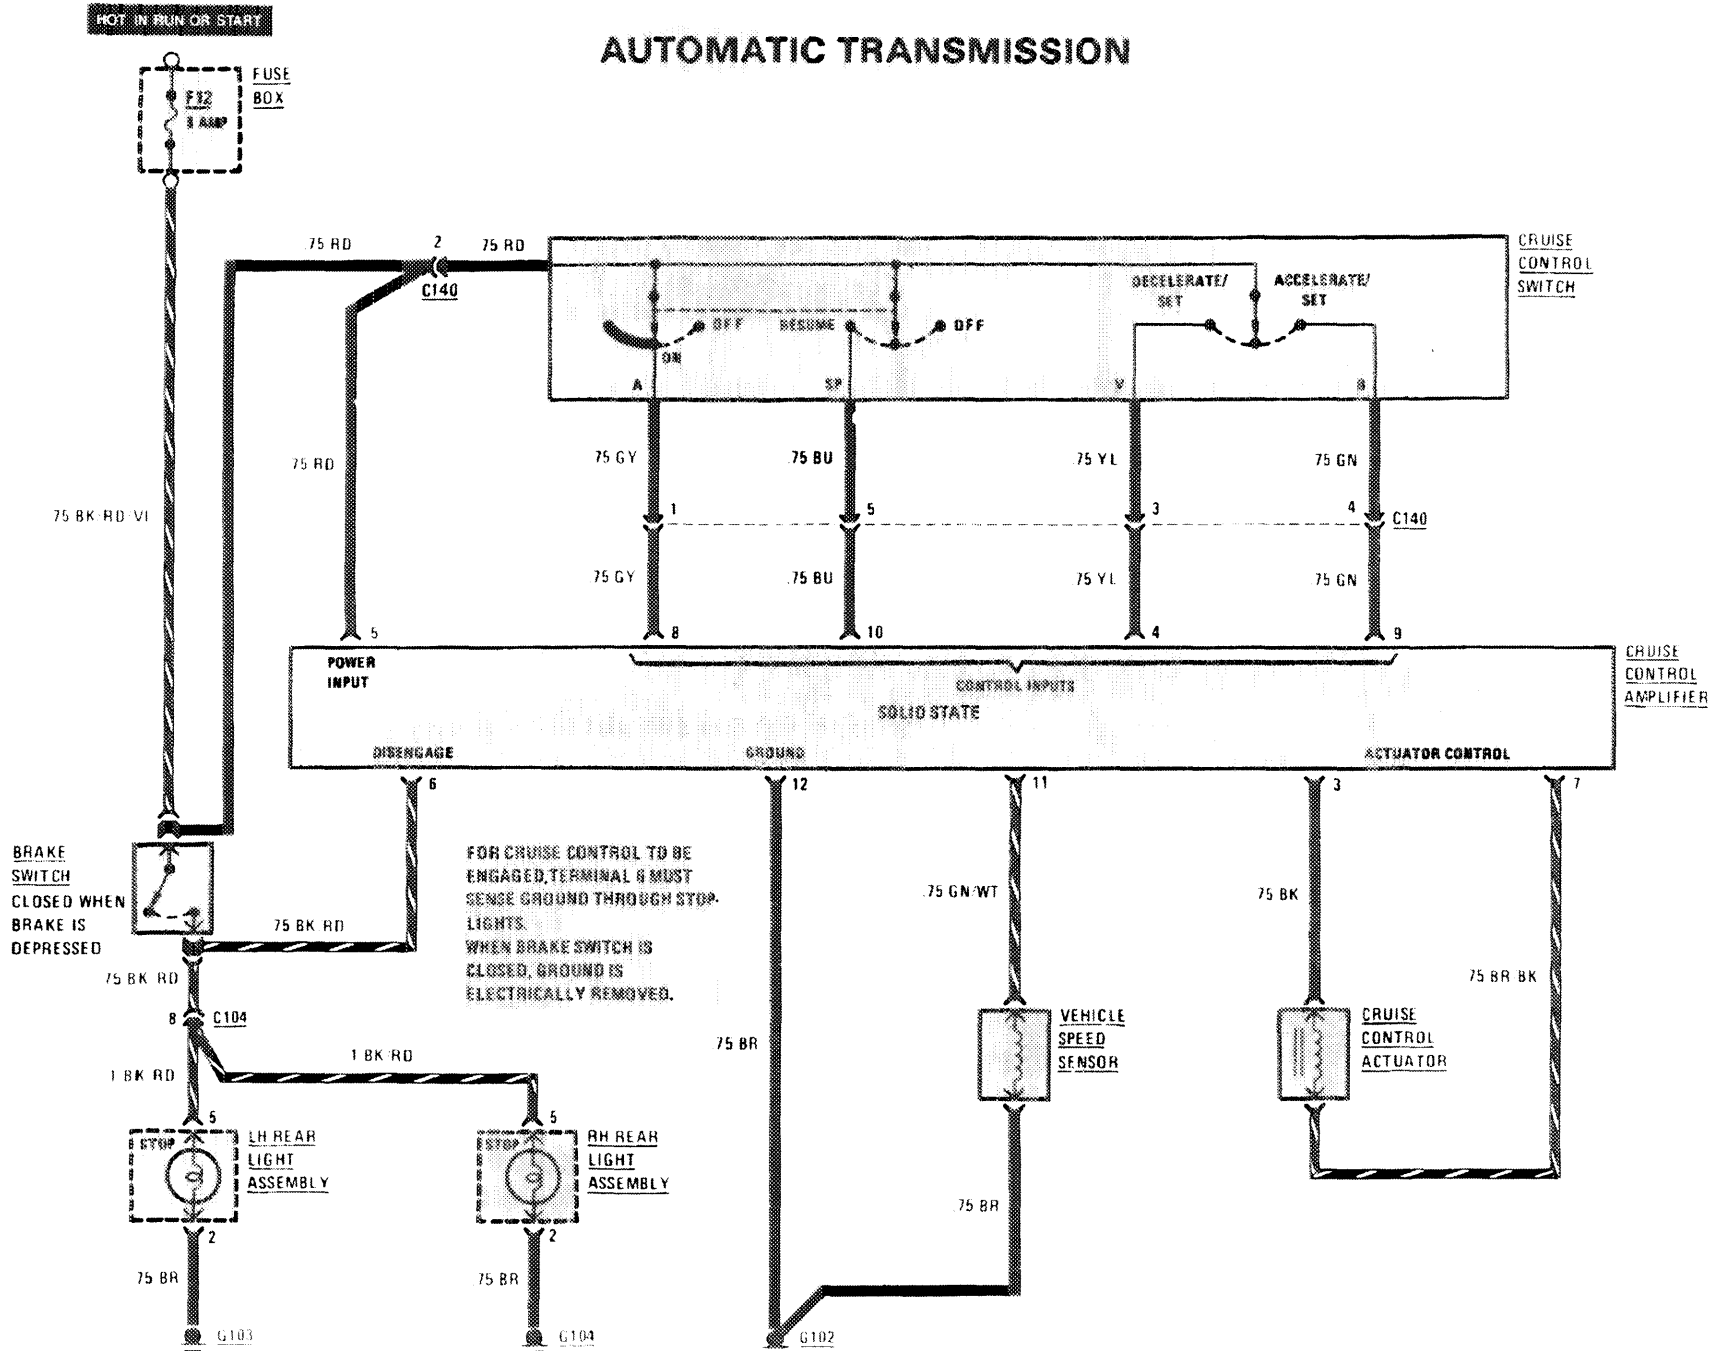

STOPLIGHTS/CRUISE CONTROL

AUTOMATIC TRANSMISSION