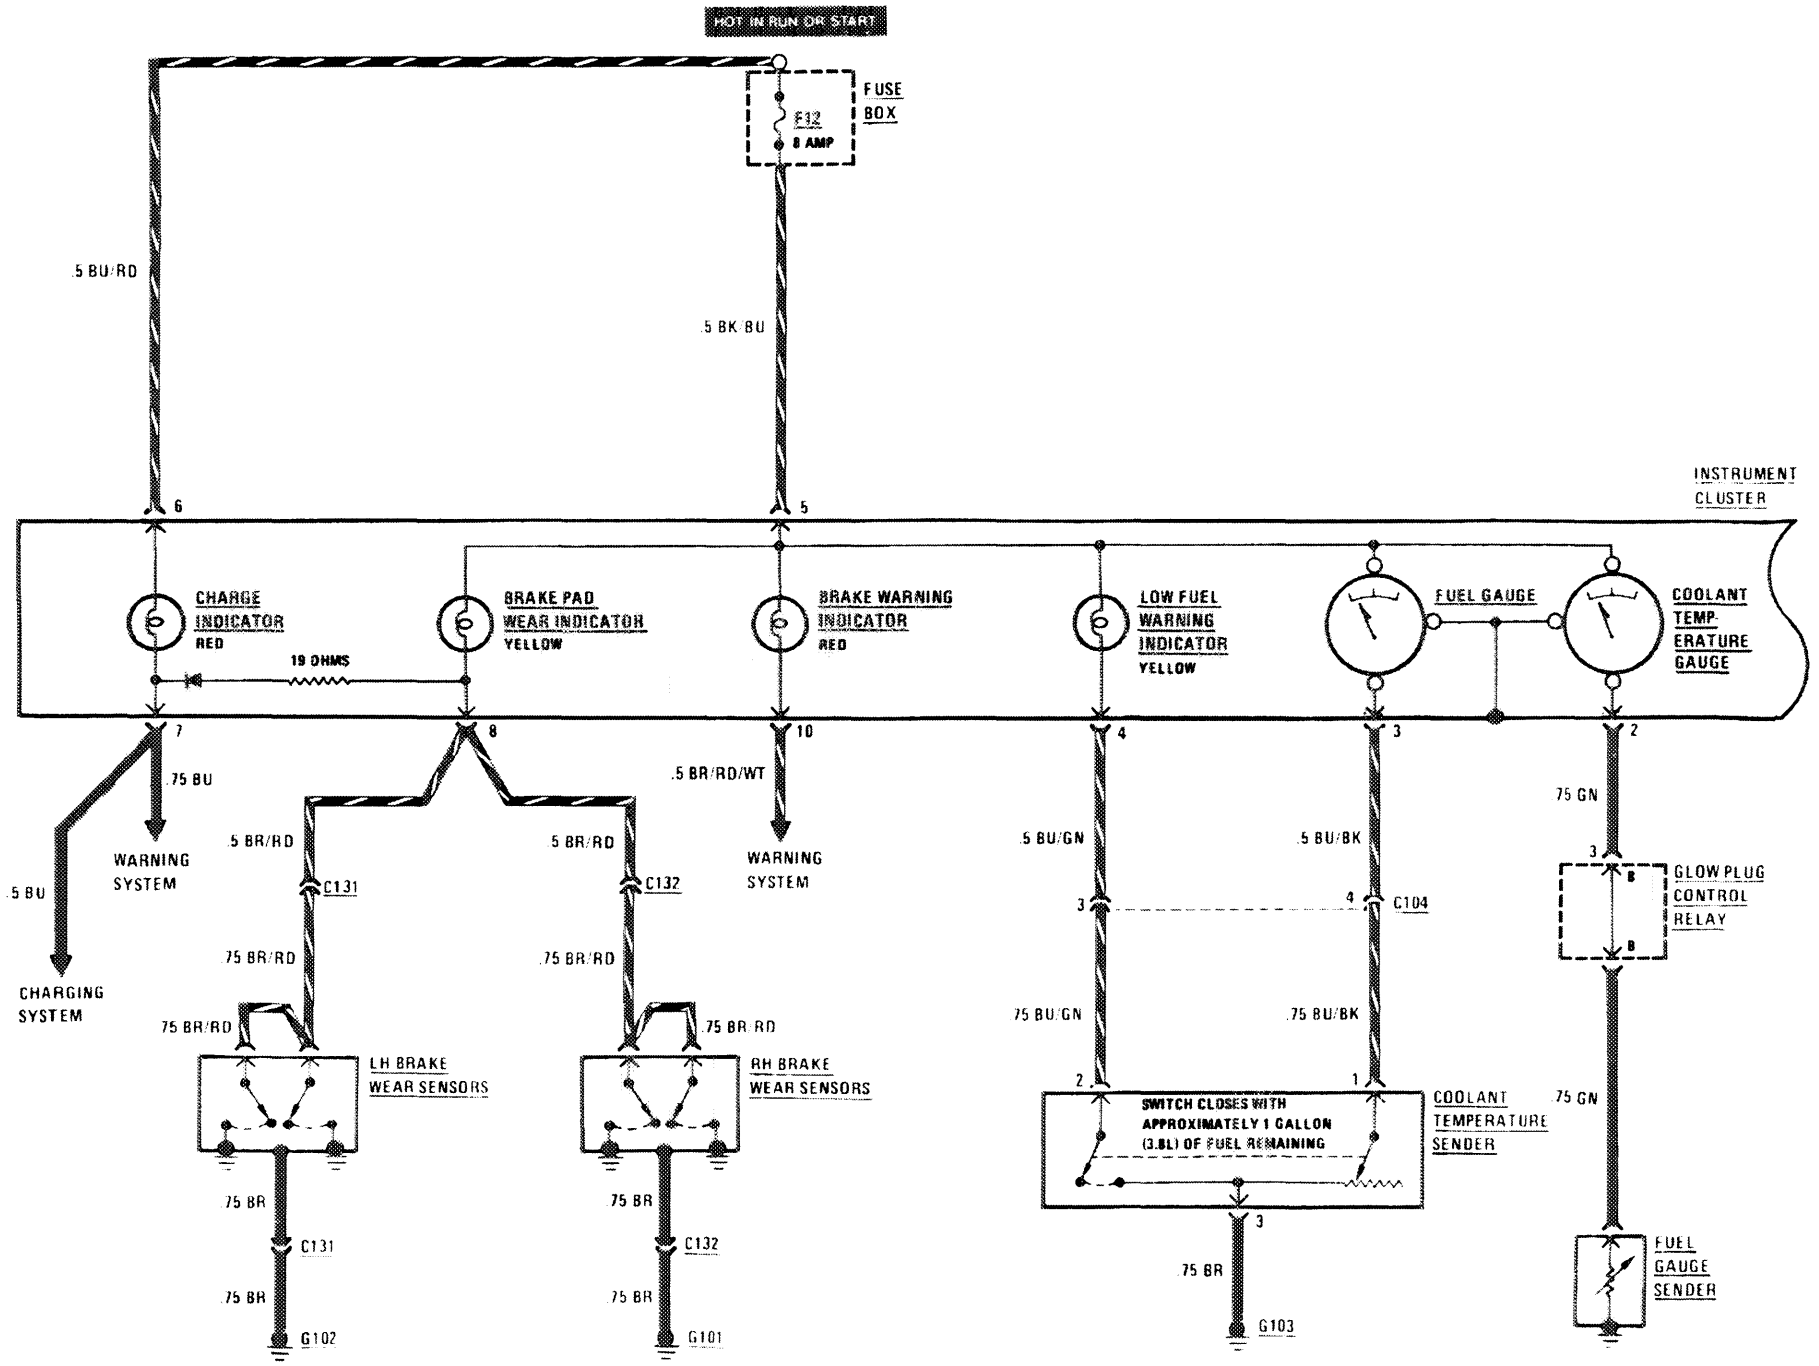

INDEX - Alphabetical Listing of Electrical Circuits

Air Conditioning/Heater	120	Lights (continued)	
Automatic Antenna	124	—License	111
Auxiliary Fan	120	—Marker	111
Charging System	106	—Park	110
Cigar Lighter	124	—Stop	108
Clock	114	—Tail	110
Component Location	201	—Turn Signal	112
Cruise Control	108	—Trunk	111
Gauges	114	Power Distribution	102
Ground Distribution	126	Power Windows	123
Heated Seats	125	Pre-Glow System	104
Heater	120	Radio	124
Horns	122	Rear Defogger	121
Lights		Sliding Roof	122
—Backup	116	Start/Stop (Ignition Switch)	105
—Center Console Illumination	117	Transmission Kickdown	116
—Courtesy	118	Warning Indicators	114
—Fog Lights	107	Warning System	113
—Glove Box	116	Wiper/Washer	119
—Hazard	112		
—Headlights	107		
—Instrument Cluster Illumination	114		

MANUAL TRANSMISSION

LIGHTS: PARK/TAIL

LIGHTS: MARKER/LICENSE/TRUNK

WARNING INDICATORS/GAUGES/CLOCK/INSTRUMENT CLUSTER ILLUMINATION

WARNING INDICATORS/GAUGES/CLOCK/INSTRUMENT CLUSTER ILLUMINATION

CENTER CONSOLE ILLUMINATION