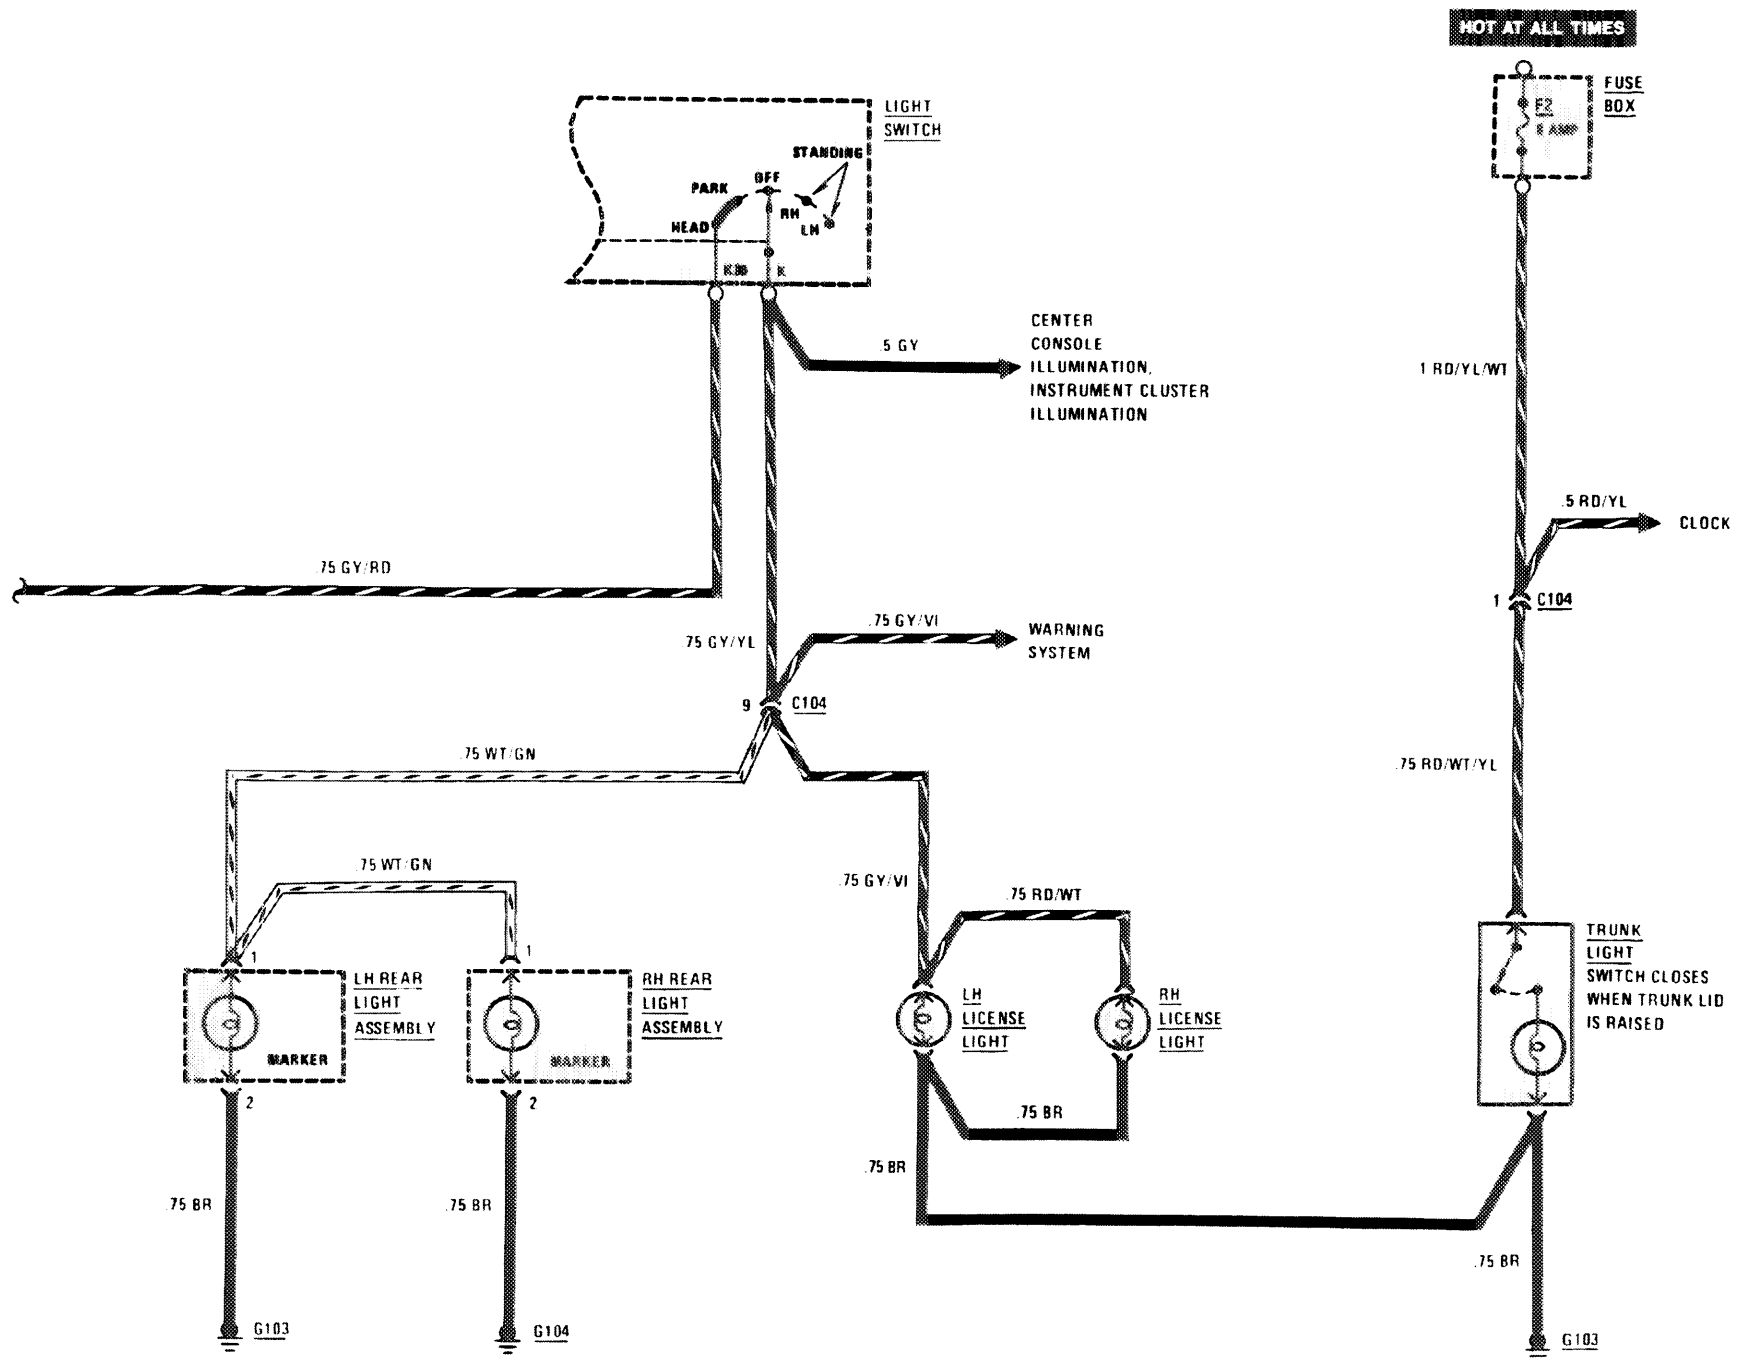

INDEX - Alphabetical Listing of Electrical Circuits

Air Conditioning/Heater	120	Lights (continued)	
Automatic Antenna	124	—License	111
Auxiliary Fan	120	—Marker	111
Charging System	106	—Park	110
Cigar Lighter	124	—Stop	108
Clock	114	—Tail	110
Component Location	201	—Turn Signal	112
Cruise Control	108	—Trunk	111
Gauges	114	Power Distribution	102
Ground Distribution	126	Power Windows	123
Heated Seats	125	Pre-Glow System	104
Heater	120	Radio	124
Horns	122	Rear Defogger	121
Lights		Sliding Roof	122
—Backup	116	Start/Stop (Ignition Switch)	105
—Center Console Illumination	117	Transmission Kickdown	116
—Courtesy	118	Warning Indicators	114
—Fog Lights	107	Warning System	113
—Glove Box	116	Wiper/Washer	119
—Hazard	112		
—Headlights	107		
—Instrument Cluster Illumination	114		

POWER DISTRIBUTION

POWER DISTRIBUTION

START/STOP (IGNITION SWITCH)

CHARGING SYSTEM

HEADLIGHTS/FOG LIGHTS

STOPLIGHTS/CRUISE CONTROL

AUTOMATIC TRANSMISSION

STOPLIGHTS/CRUISE CONTROL

MANUAL TRANSMISSION

LIGHTS: PARK/TAIL

LIGHTS: MARKER/LICENSE/TRUNK

WARNING INDICATORS/GAUGES/CLOCK/INSTRUMENT CLUSTER ILLUMINATION

WARNING INDICATORS/GAUGES/CLOCK/INSTRUMENT CLUSTER ILLUMINATION

CENTER CONSOLE ILLUMINATION