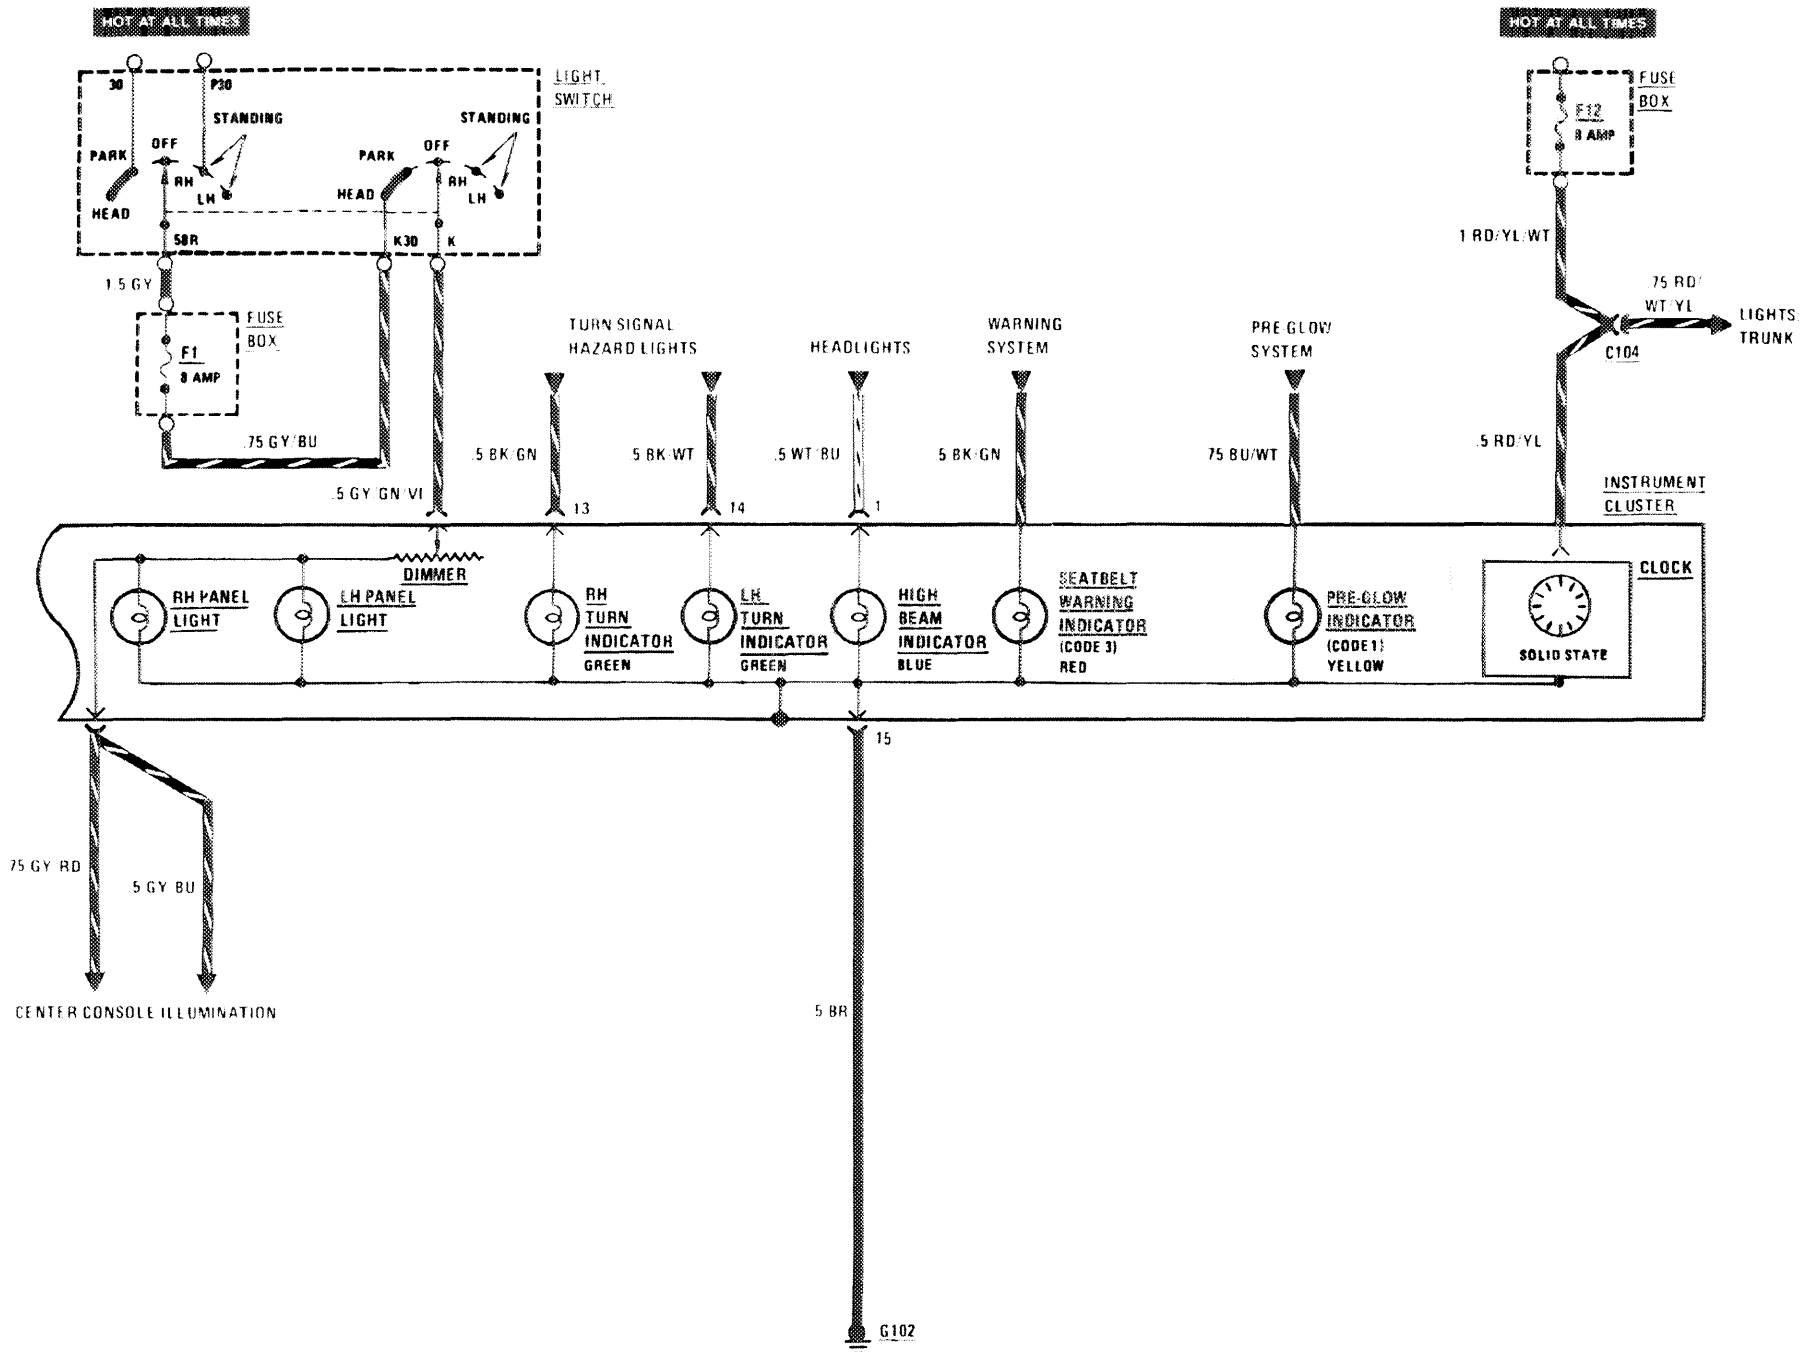

INDEX - Alphabetical Listing of Electrical Circuits

Air Conditioning/Heater	120	Lights (continued)	
Automatic Antenna	124	—License	111
Auxiliary Fan	120	—Marker	111
Charging System	106	—Park	110
Cigar Lighter	124	—Stop	108
Clock	114	—Tail	110
Component Location	201	—Turn Signal	112
Cruise Control	108	—Trunk	111
Gauges	114	Power Distribution	102
Ground Distribution	126	Power Windows	123
Heated Seats	125	Pre-Glow System	104
Heater	120	Radio	124
Horns	122	Rear Defogger	121
Lights		Sliding Roof	122
—Backup	116	Start/Stop (Ignition Switch)	105
—Center Console Illumination	117	Transmission Kickdown	116
—Courtesy	118	Warning Indicators	114
—Fog Lights	107	Warning System	113
—Glove Box	116	Wiper/Washer	119
—Hazard	112		
—Headlights	107		
—Instrument Cluster Illumination	114		

MANUAL TRANSMISSION

LIGHTS: PARK/TAIL

LIGHTS: MARKER/LICENSE/TRUNK

WARNING INDICATORS/GAUGES/CLOCK/INSTRUMENT CLUSTER ILLUMINATION

WARNING INDICATORS/GAUGES/CLOCK/INSTRUMENT CLUSTER ILLUMINATION

CENTER CONSOLE ILLUMINATION

GROUND DISTRIBUTION

127
240
D

G102
BEHIND CENTER OF INSTRUMENT CLUSTER

GROUND DISTRIBUTION