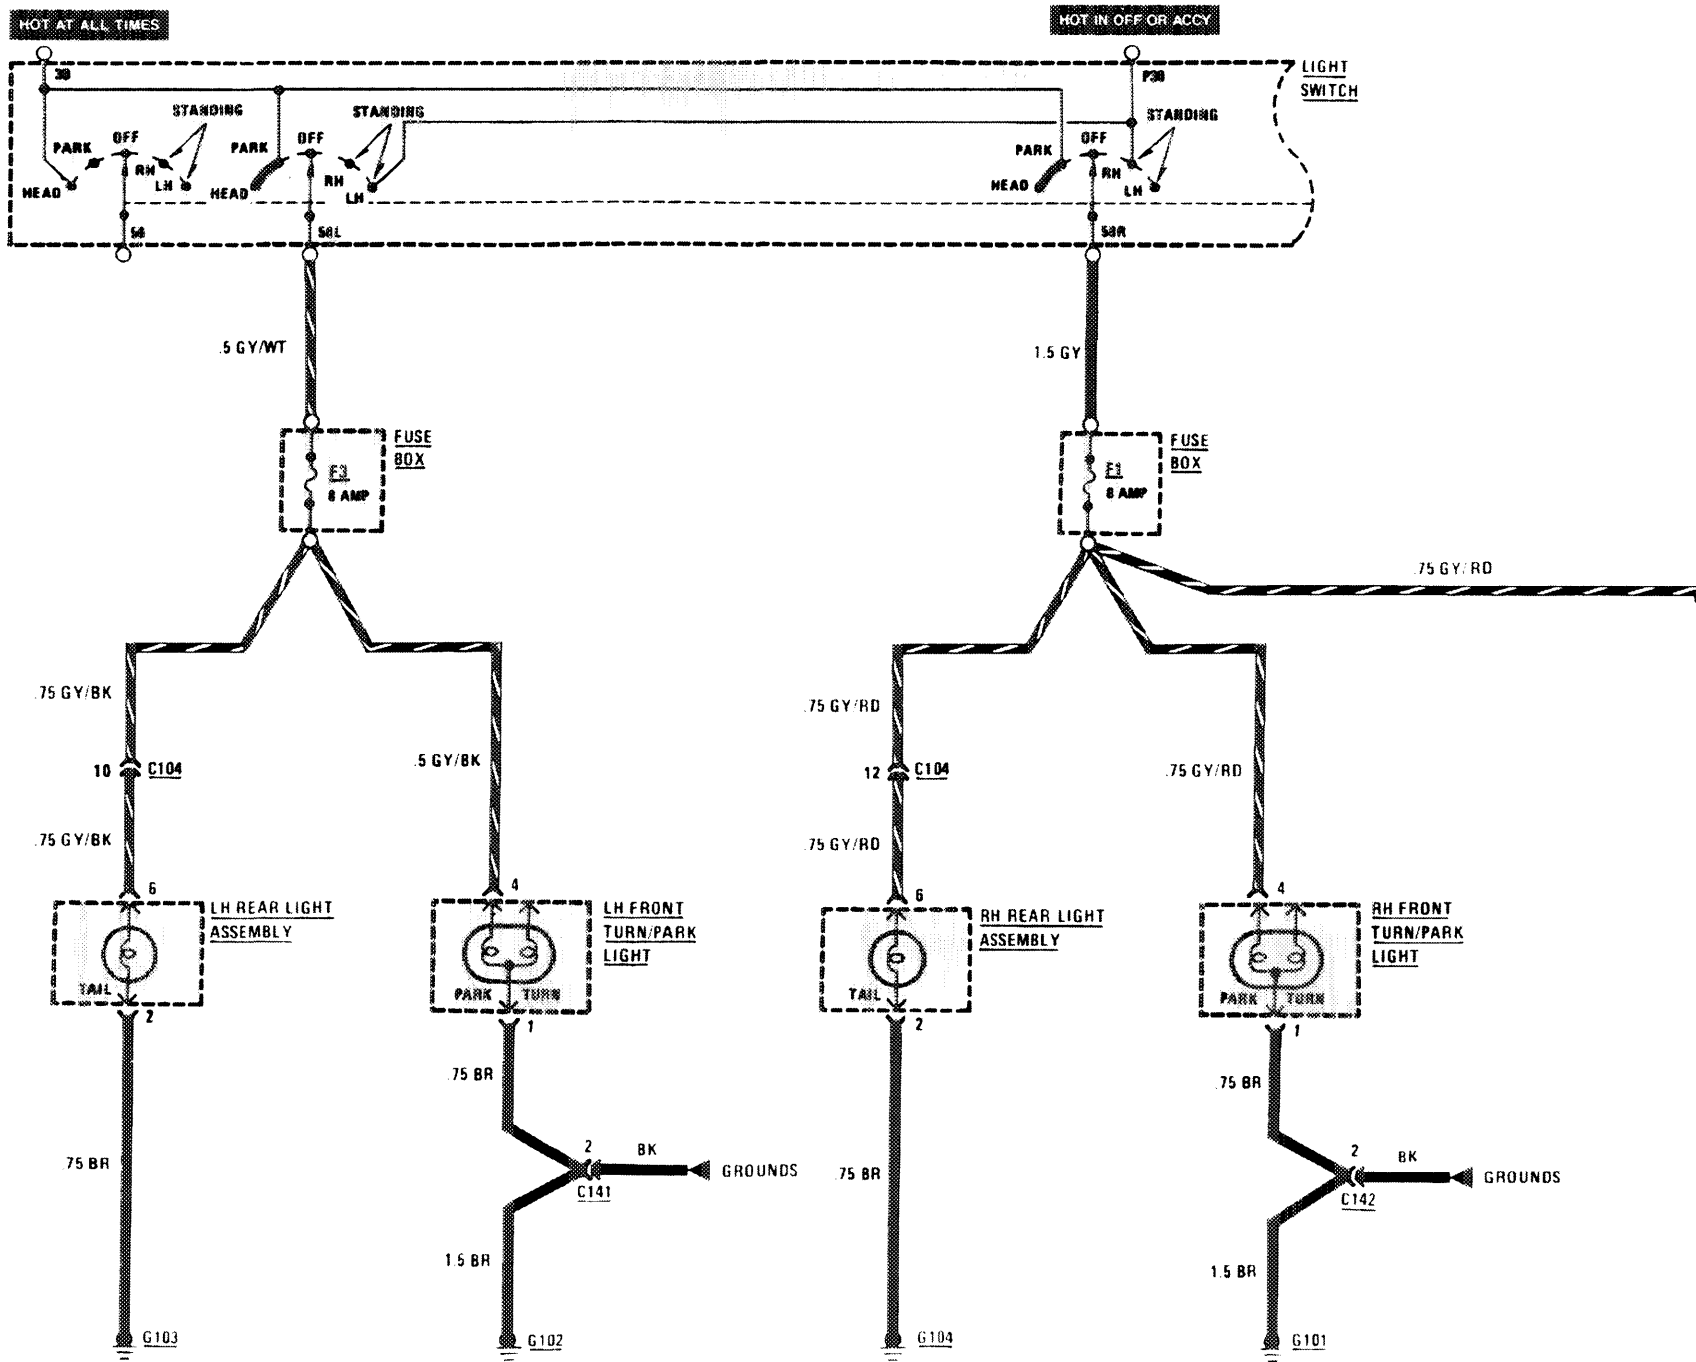

INDEX - Alphabetical Listing of Electrical Circuits

Air Conditioning/Heater	120	Lights (continued)	
Automatic Antenna	124	—License	111
Auxiliary Fan	120	—Marker	111
Charging System	106	—Park	110
Cigar Lighter	124	—Stop	108
Clock	114	—Tail	110
Component Location	201	—Turn Signal	112
Cruise Control	108	—Trunk	111
Gauges	114	Power Distribution	102
Ground Distribution	126	Power Windows	123
Heated Seats	125	Pre-Glow System	104
Heater	120	Radio	124
Horns	122	Rear Defogger	121
Lights		Sliding Roof	122
—Backup	116	Start/Stop (Ignition Switch)	105
—Center Console Illumination	117	Transmission Kickdown	116
—Courtesy	118	Warning Indicators	114
—Fog Lights	107	Warning System	113
—Glove Box	116	Wiper/Washer	119
—Hazard	112		
—Headlights	107		
—Instrument Cluster Illumination	114		

POWER DISTRIBUTION

POWER DISTRIBUTION

START/STOP (IGNITION SWITCH)

CHARGING SYSTEM

HEADLIGHTS/FOG LIGHTS

STOPLIGHTS/CRUISE CONTROL

AUTOMATIC TRANSMISSION

STOPLIGHTS/CRUISE CONTROL

MANUAL TRANSMISSION

LIGHTS: PARK/TAIL

LIGHTS: MARKER/LICENSE/TRUNK

WARNING INDICATORS/GAUGES/CLOCK/INSTRUMENT CLUSTER ILLUMINATION

WARNING INDICATORS/GAUGES/CLOCK/INSTRUMENT CLUSTER ILLUMINATION

CENTER CONSOLE ILLUMINATION