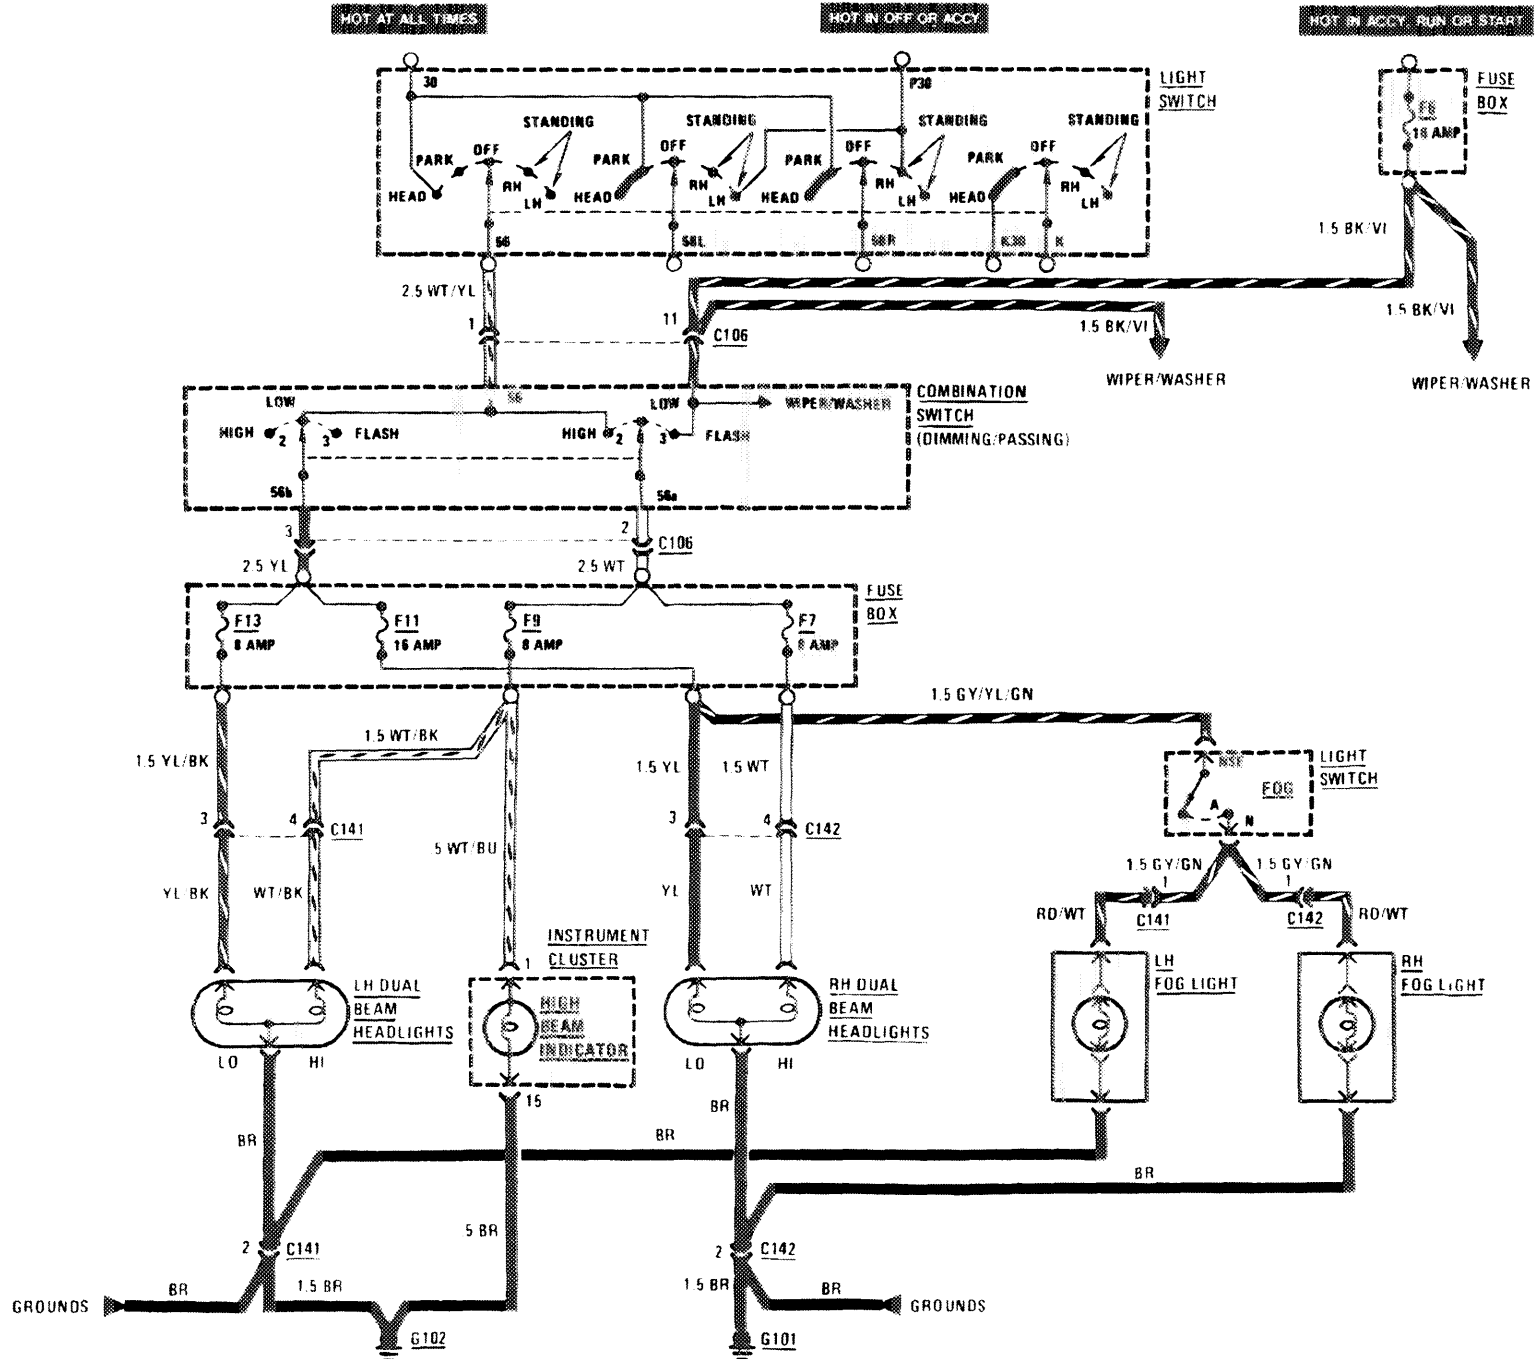

INDEX - Alphabetical Listing of Electrical Circuits

Air Conditioning/Heater	120	Lights (continued)	
Automatic Antenna	124	—License	111
Auxiliary Fan	120	—Marker	111
Charging System	106	—Park	110
Cigar Lighter	124	—Stop	108
Clock	114	—Tail	110
Component Location	201	—Turn Signal	112
Cruise Control	108	—Trunk	111
Gauges	114	Power Distribution	102
Ground Distribution	126	Power Windows	123
Heated Seats	125	Pre-Glow System	104
Heater	120	Radio	124
Horns	122	Rear Defogger	121
Lights		Sliding Roof	122
—Backup	116	Start/Stop (Ignition Switch)	105
—Center Console Illumination	117	Transmission Kickdown	116
—Courtesy	118	Warning Indicators	114
—Fog Lights	107	Warning System	113
—Glove Box	116	Wiper/Washer	119
—Hazard	112		
—Headlights	107		
—Instrument Cluster Illumination	114		

POWER DISTRIBUTION

POWER DISTRIBUTION

START/STOP (IGNITION SWITCH)

CHARGING SYSTEM

HEADLIGHTS/FOG LIGHTS

STOPLIGHTS/CRUISE CONTROL

AUTOMATIC TRANSMISSION

STOPLIGHTS/CRUISE CONTROL

MANUAL TRANSMISSION

LIGHTS: PARK/TAIL

LIGHTS: MARKER/LICENSE/TRUNK

WARNING INDICATORS/GAUGES/CLOCK/INSTRUMENT CLUSTER ILLUMINATION

WARNING INDICATORS/GAUGES/CLOCK/INSTRUMENT CLUSTER ILLUMINATION

CENTER CONSOLE ILLUMINATION