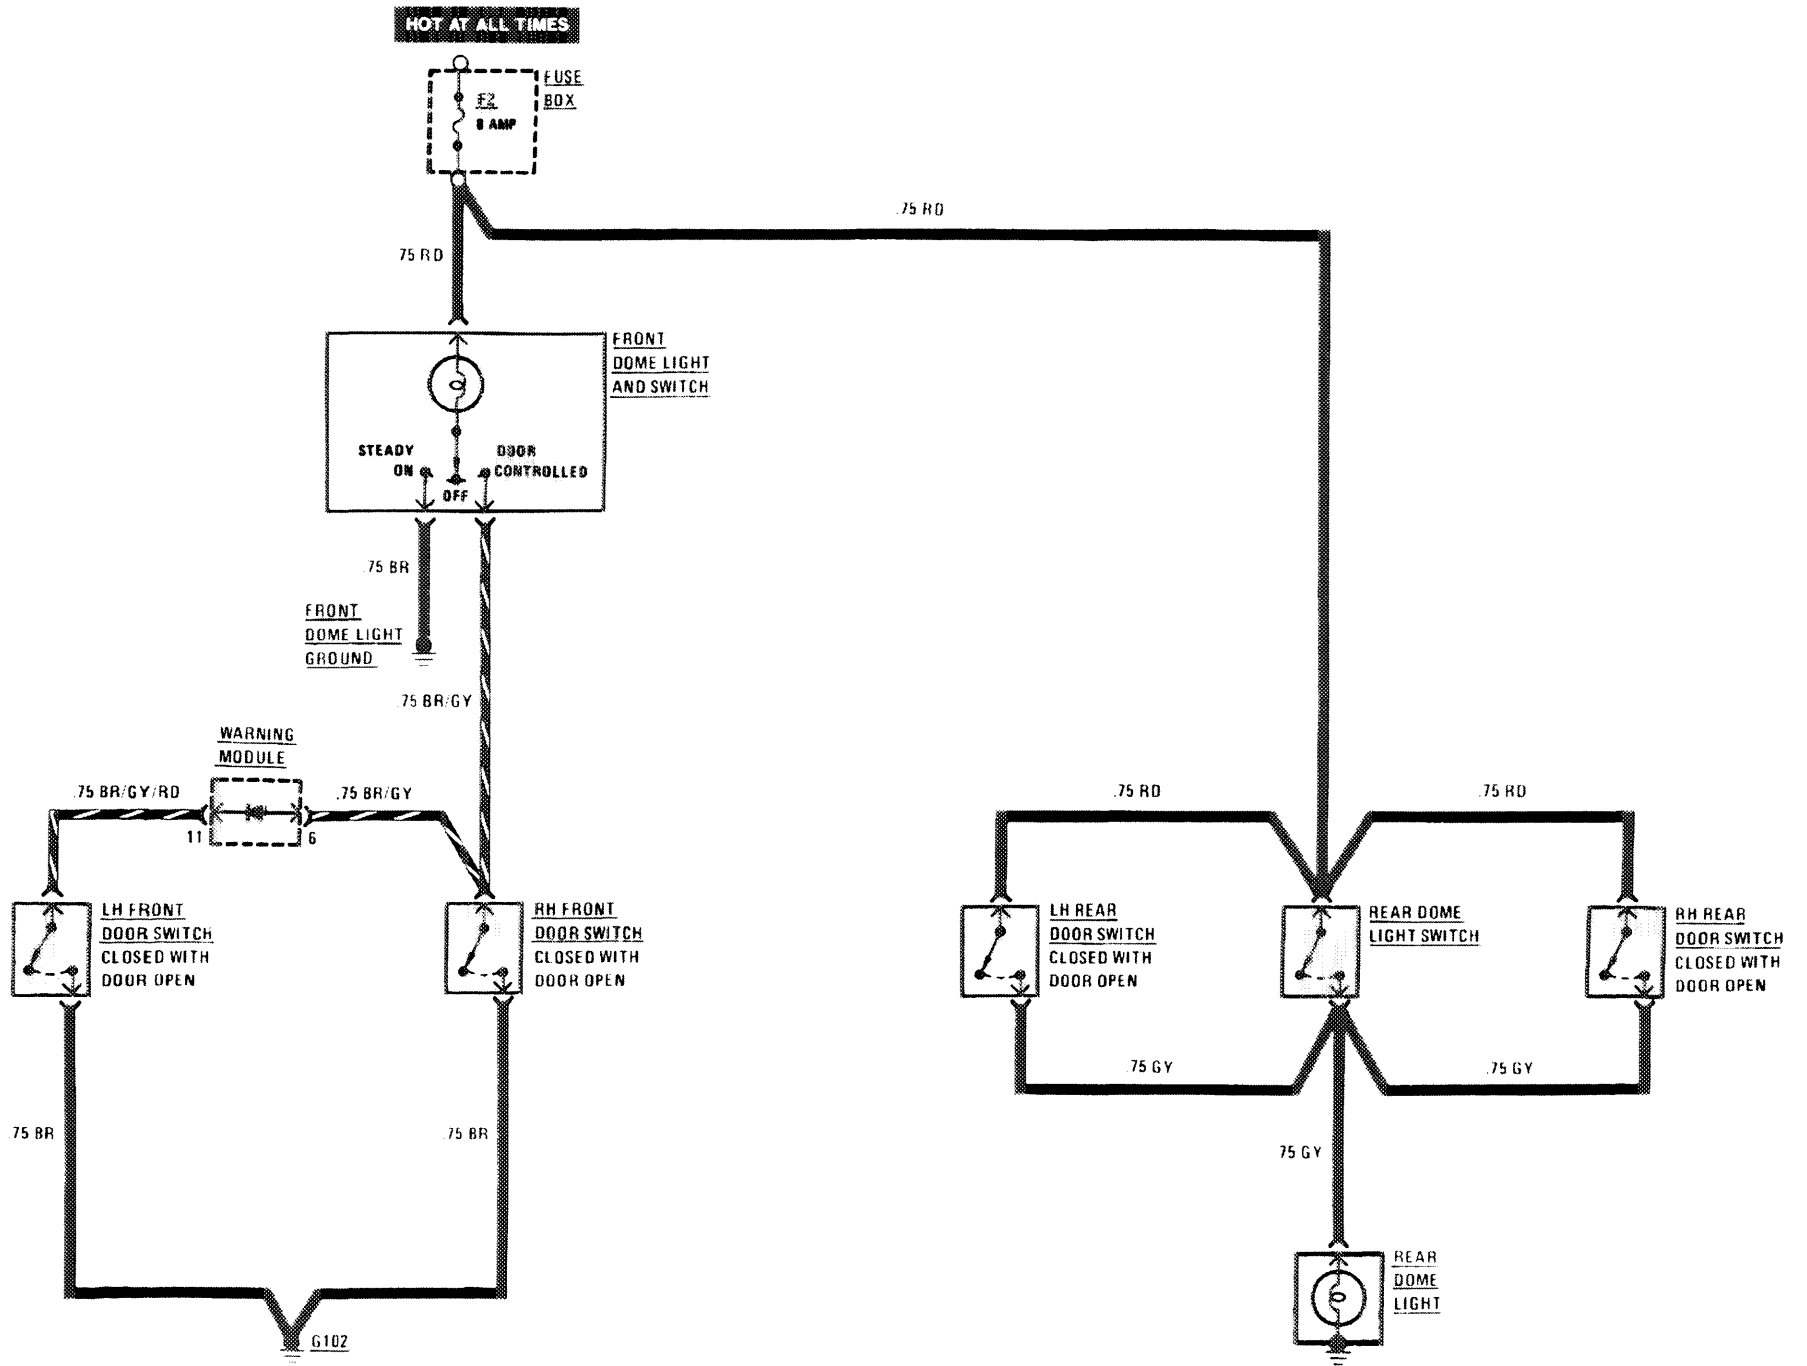

COURTESY LIGHTS