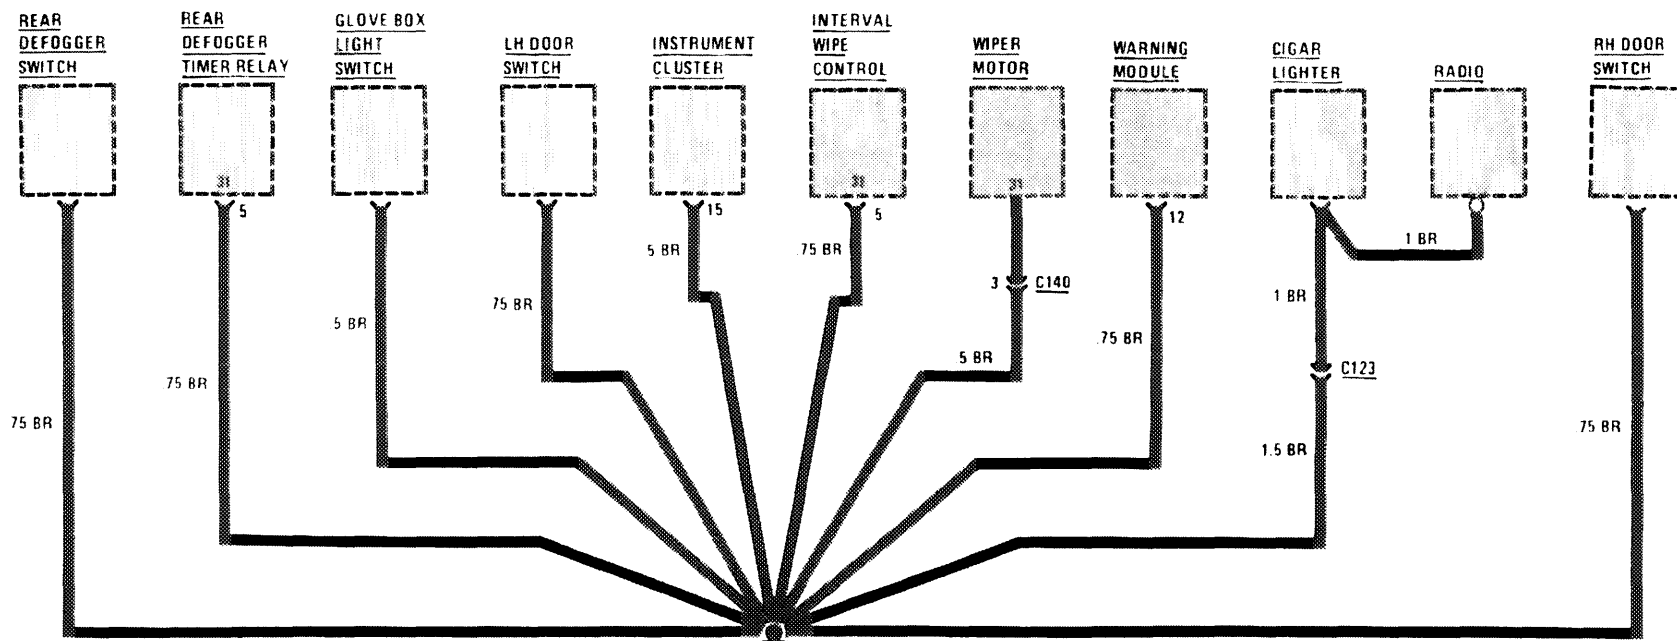

GROUND DISTRIBUTION

127
240
D