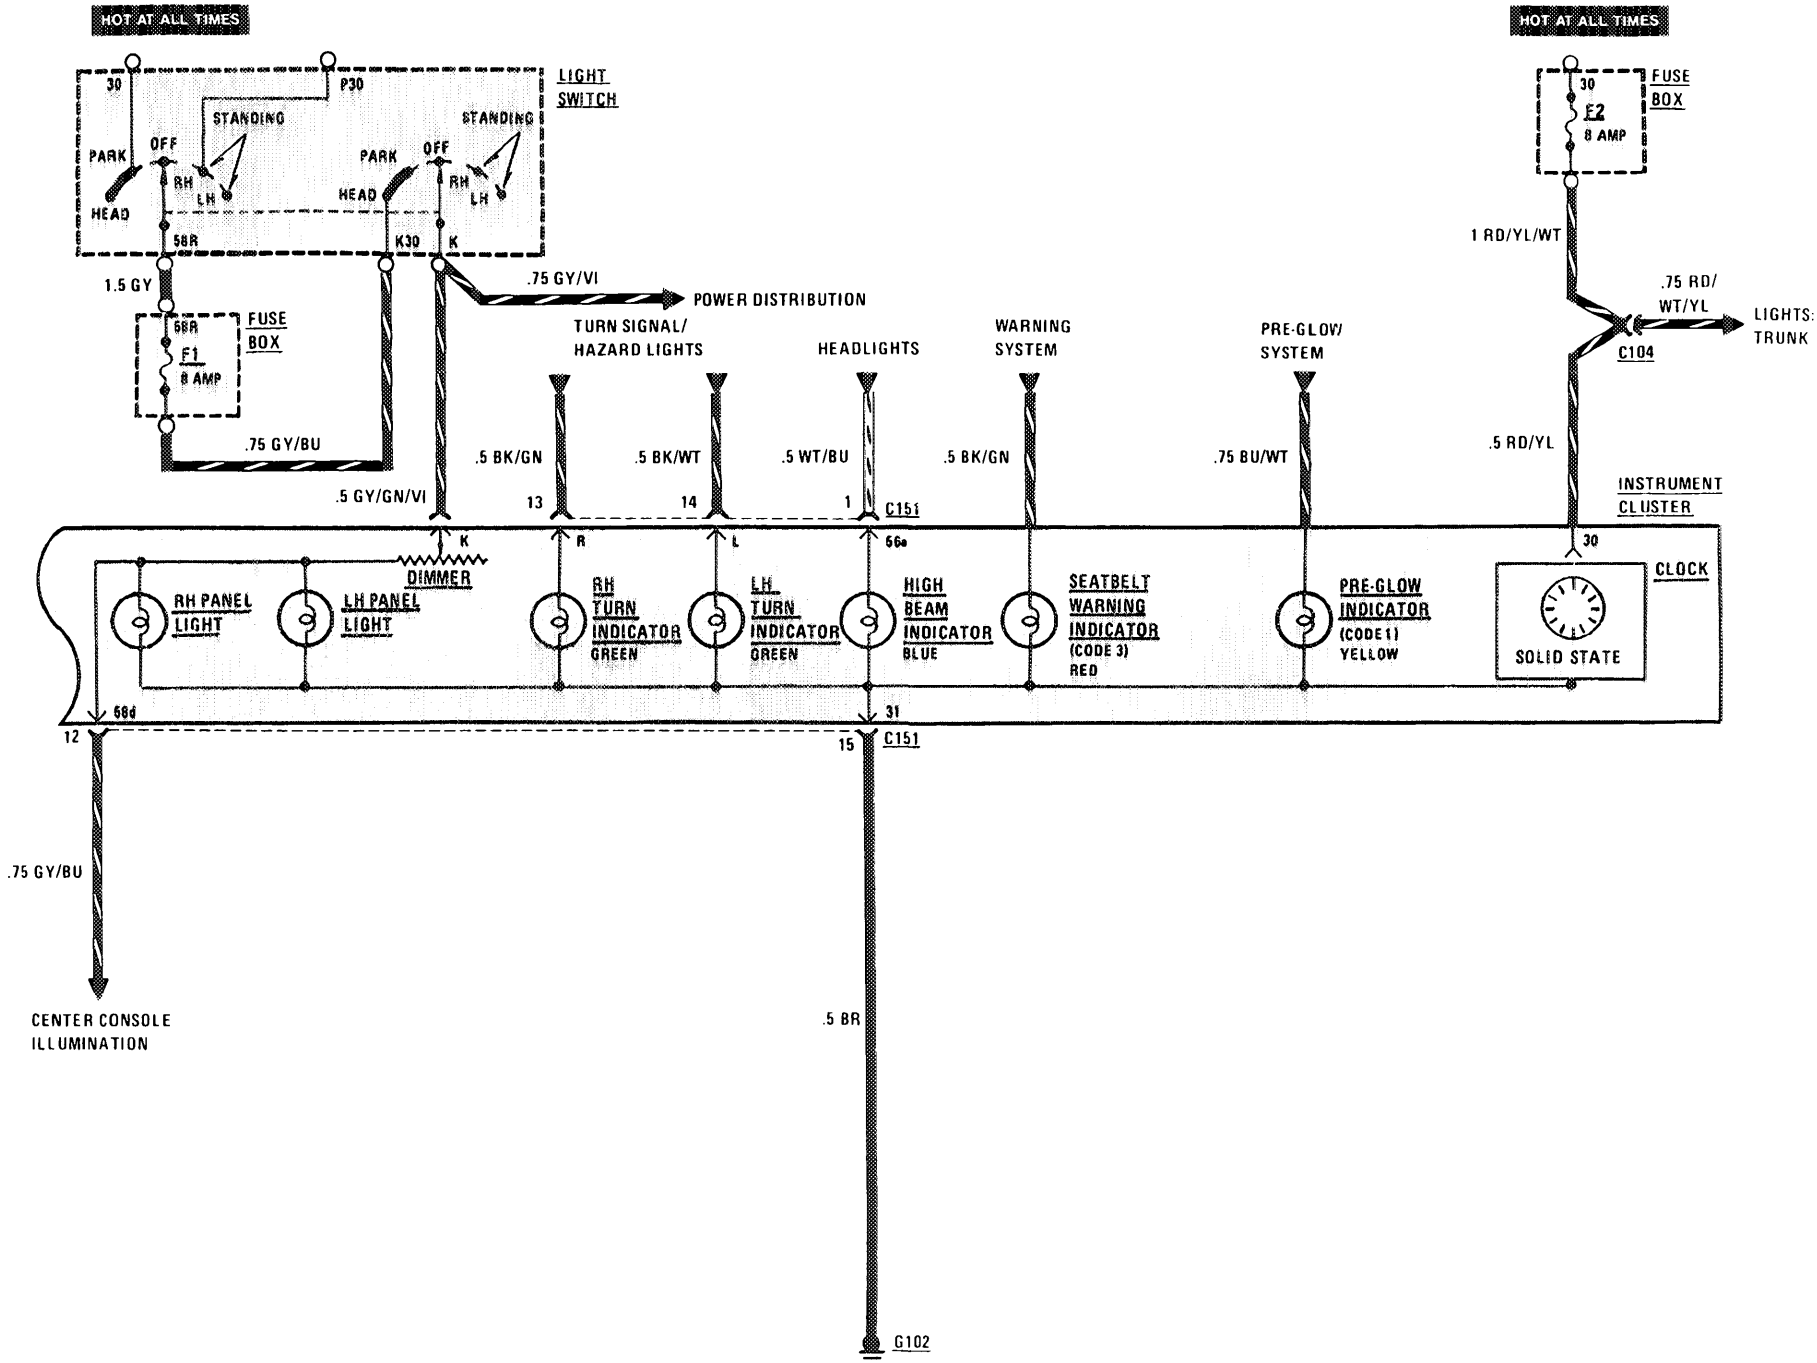

WARNING INDICATORS/GAUGES/CLOCK/INSTRUMENT CLUSTER ILLUMINATION

(For Component Locations See Page 206)

119
240
D