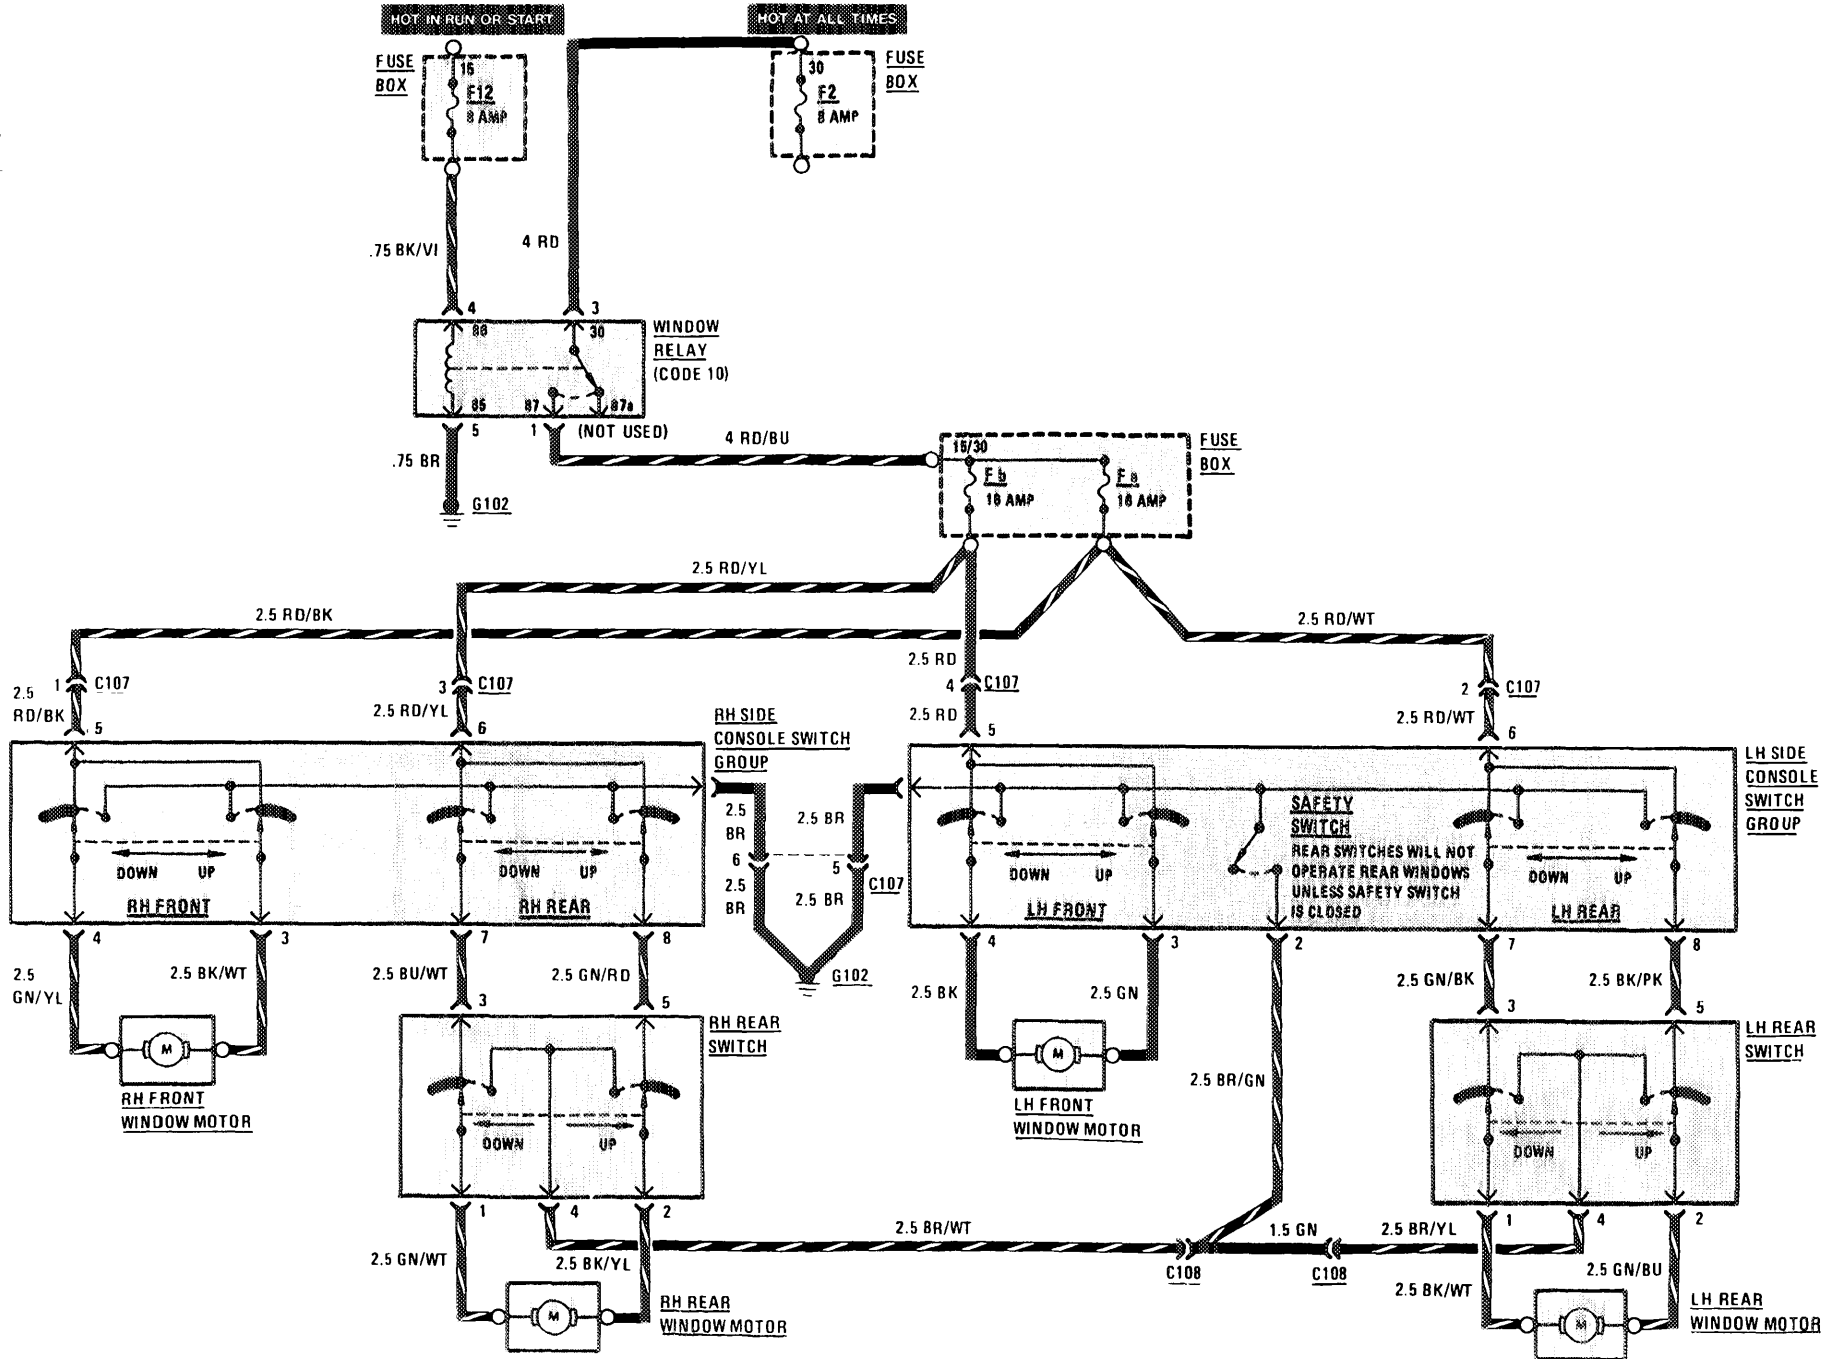

# HORNS/SLIDING ROOF

(For Component Locations See Page 203)

125  
240  
0

# POWER WINDOWS

(For Component Locations See Page 204)

126  
240  
0