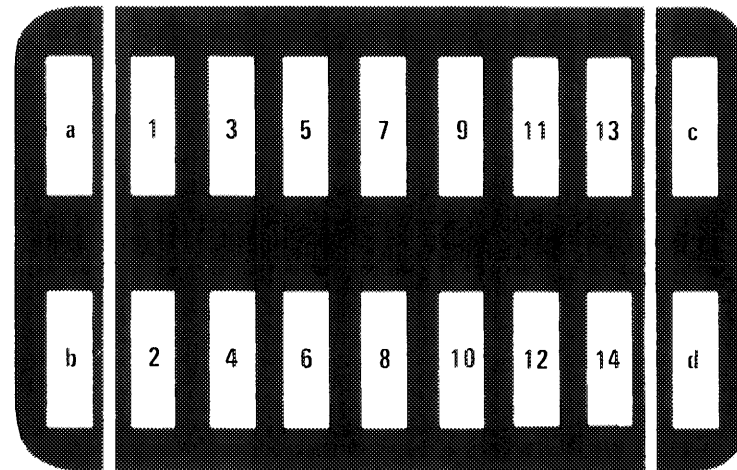

FUSE BOX

FUSE BOX

(AS MOUNTED NEAR BRAKE BOOSTER)

RELAY CODE	RELAY USE
10	Window Relay
12	A/C Relay
6	Auxiliary Fan Relay