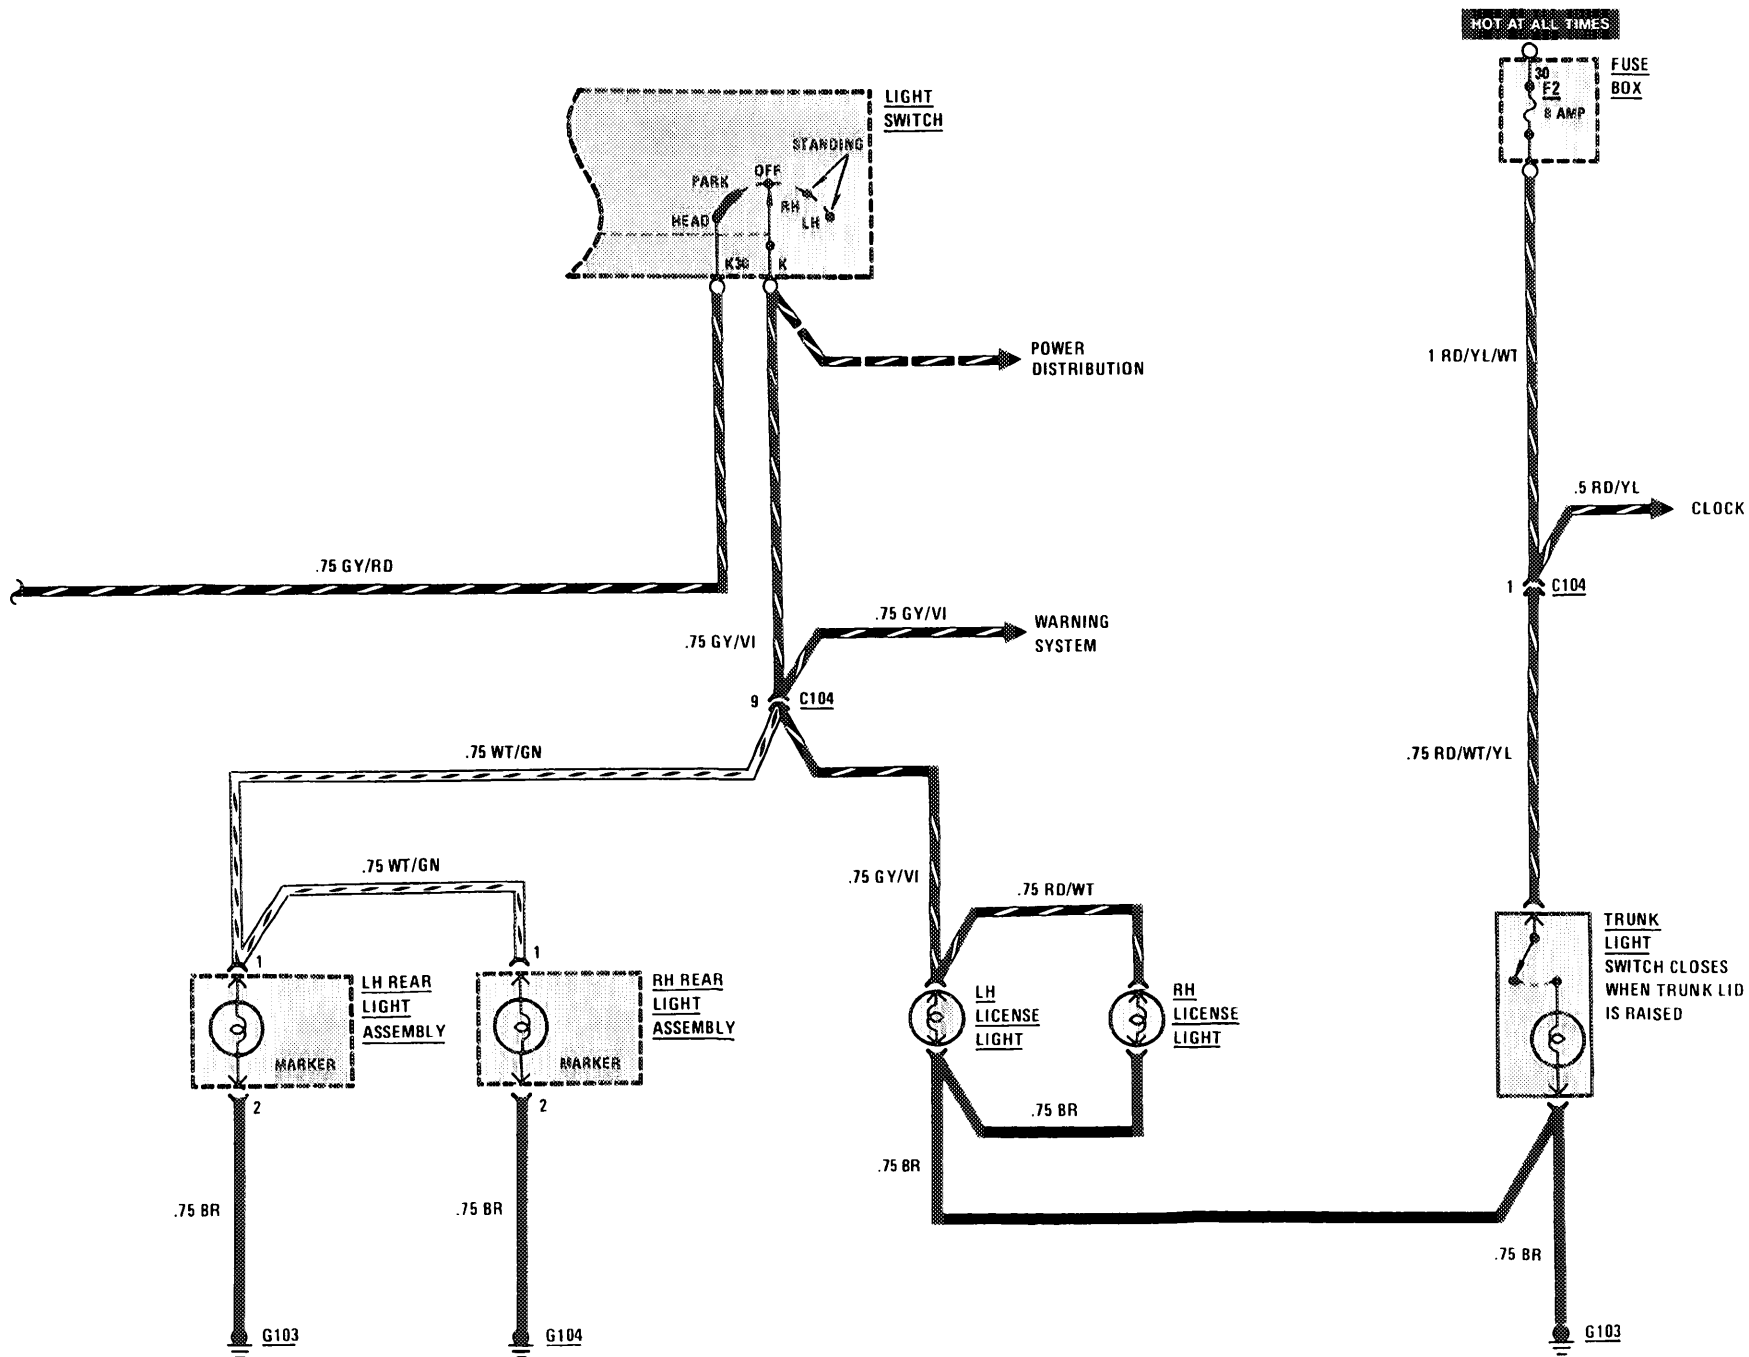

LIGHTS: MARKER/LICENSE/TRUNK

(For Component Locations See Page 203)

111
240
D