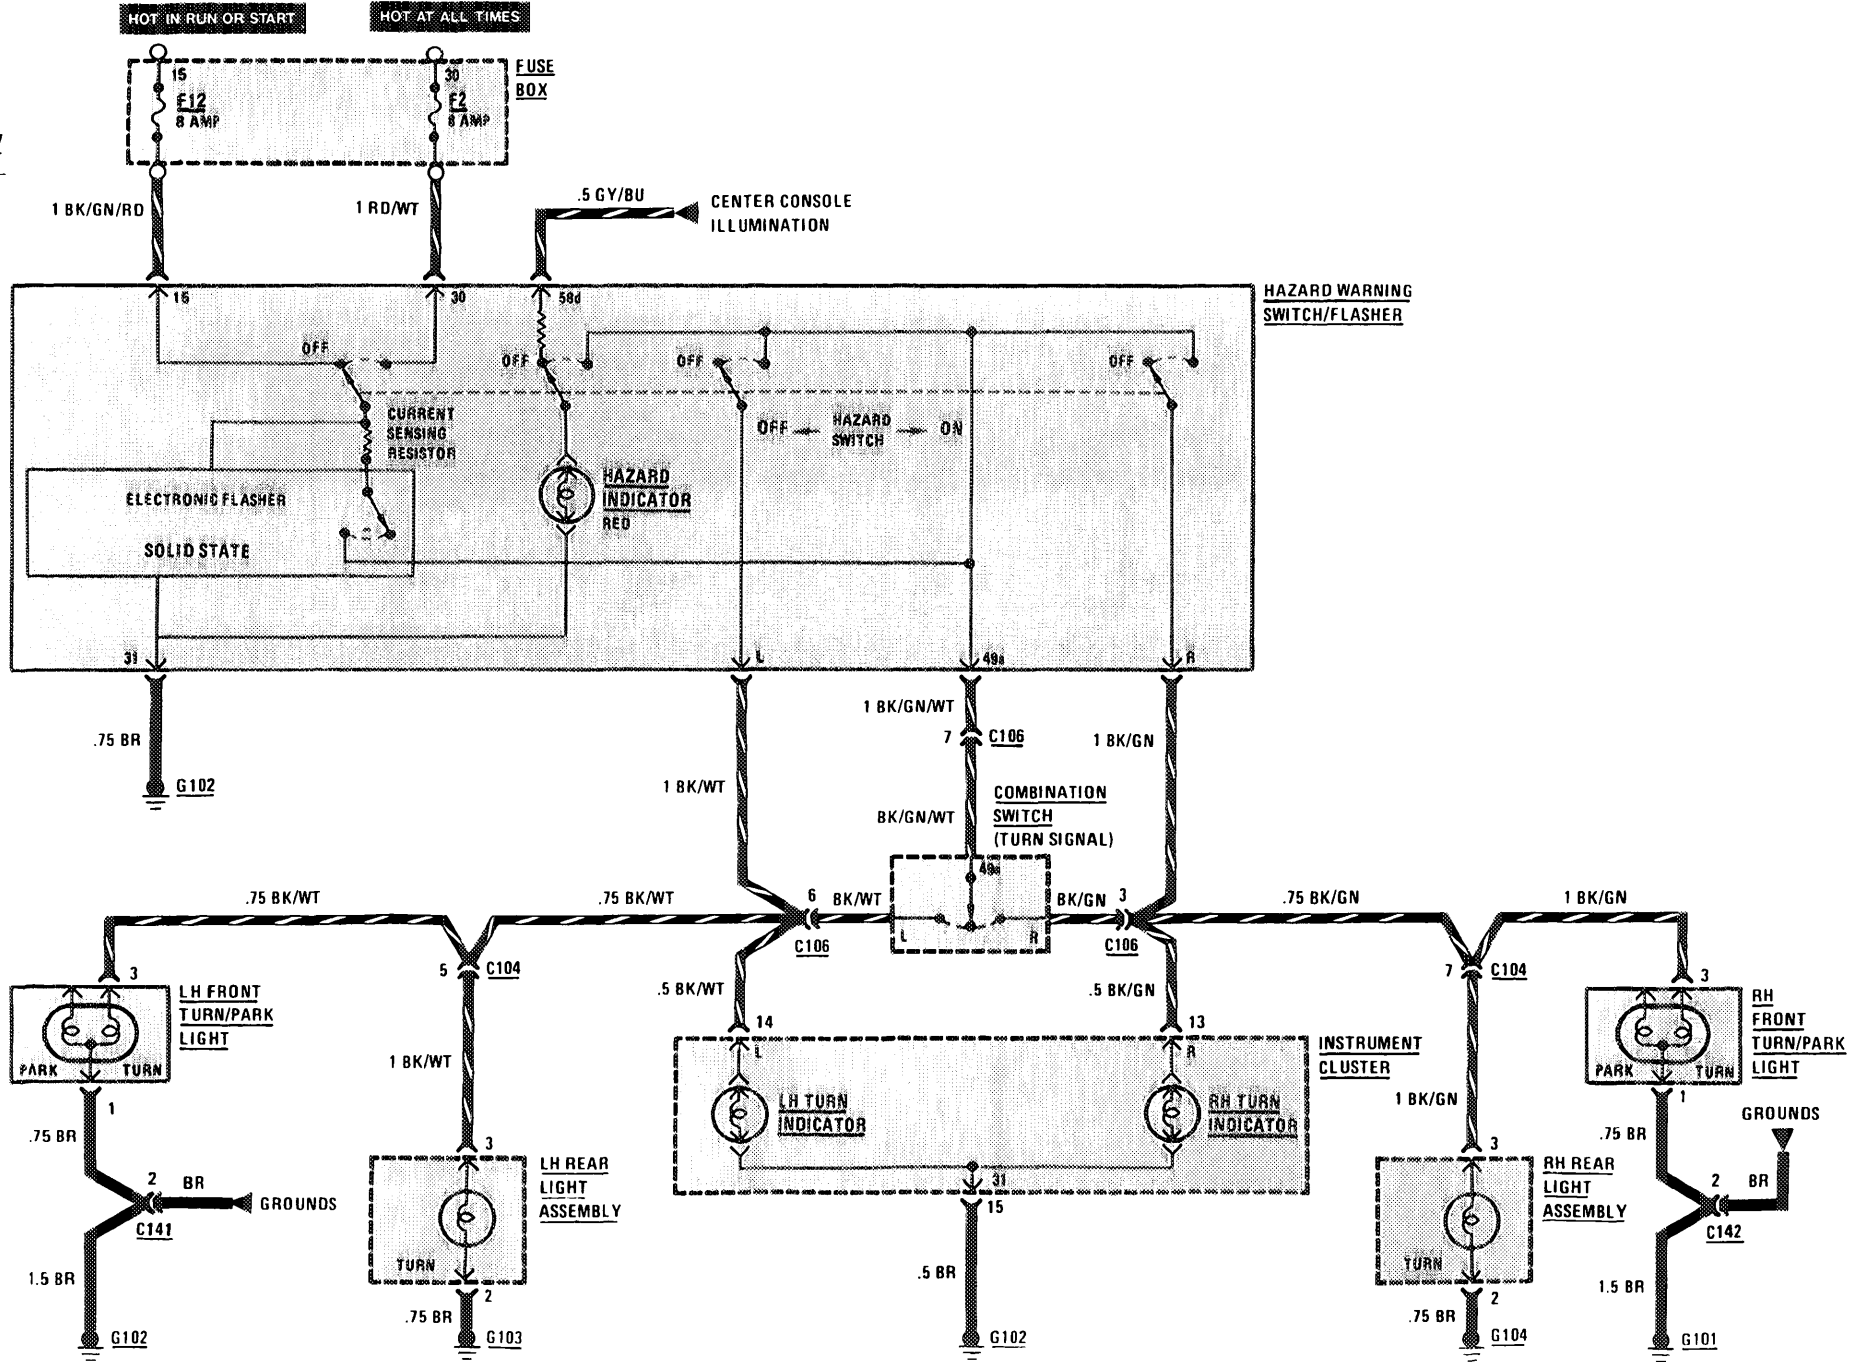

TURN SIGNAL/HAZARD LIGHTS

(For Component Locations See Page 205)

114
240
0