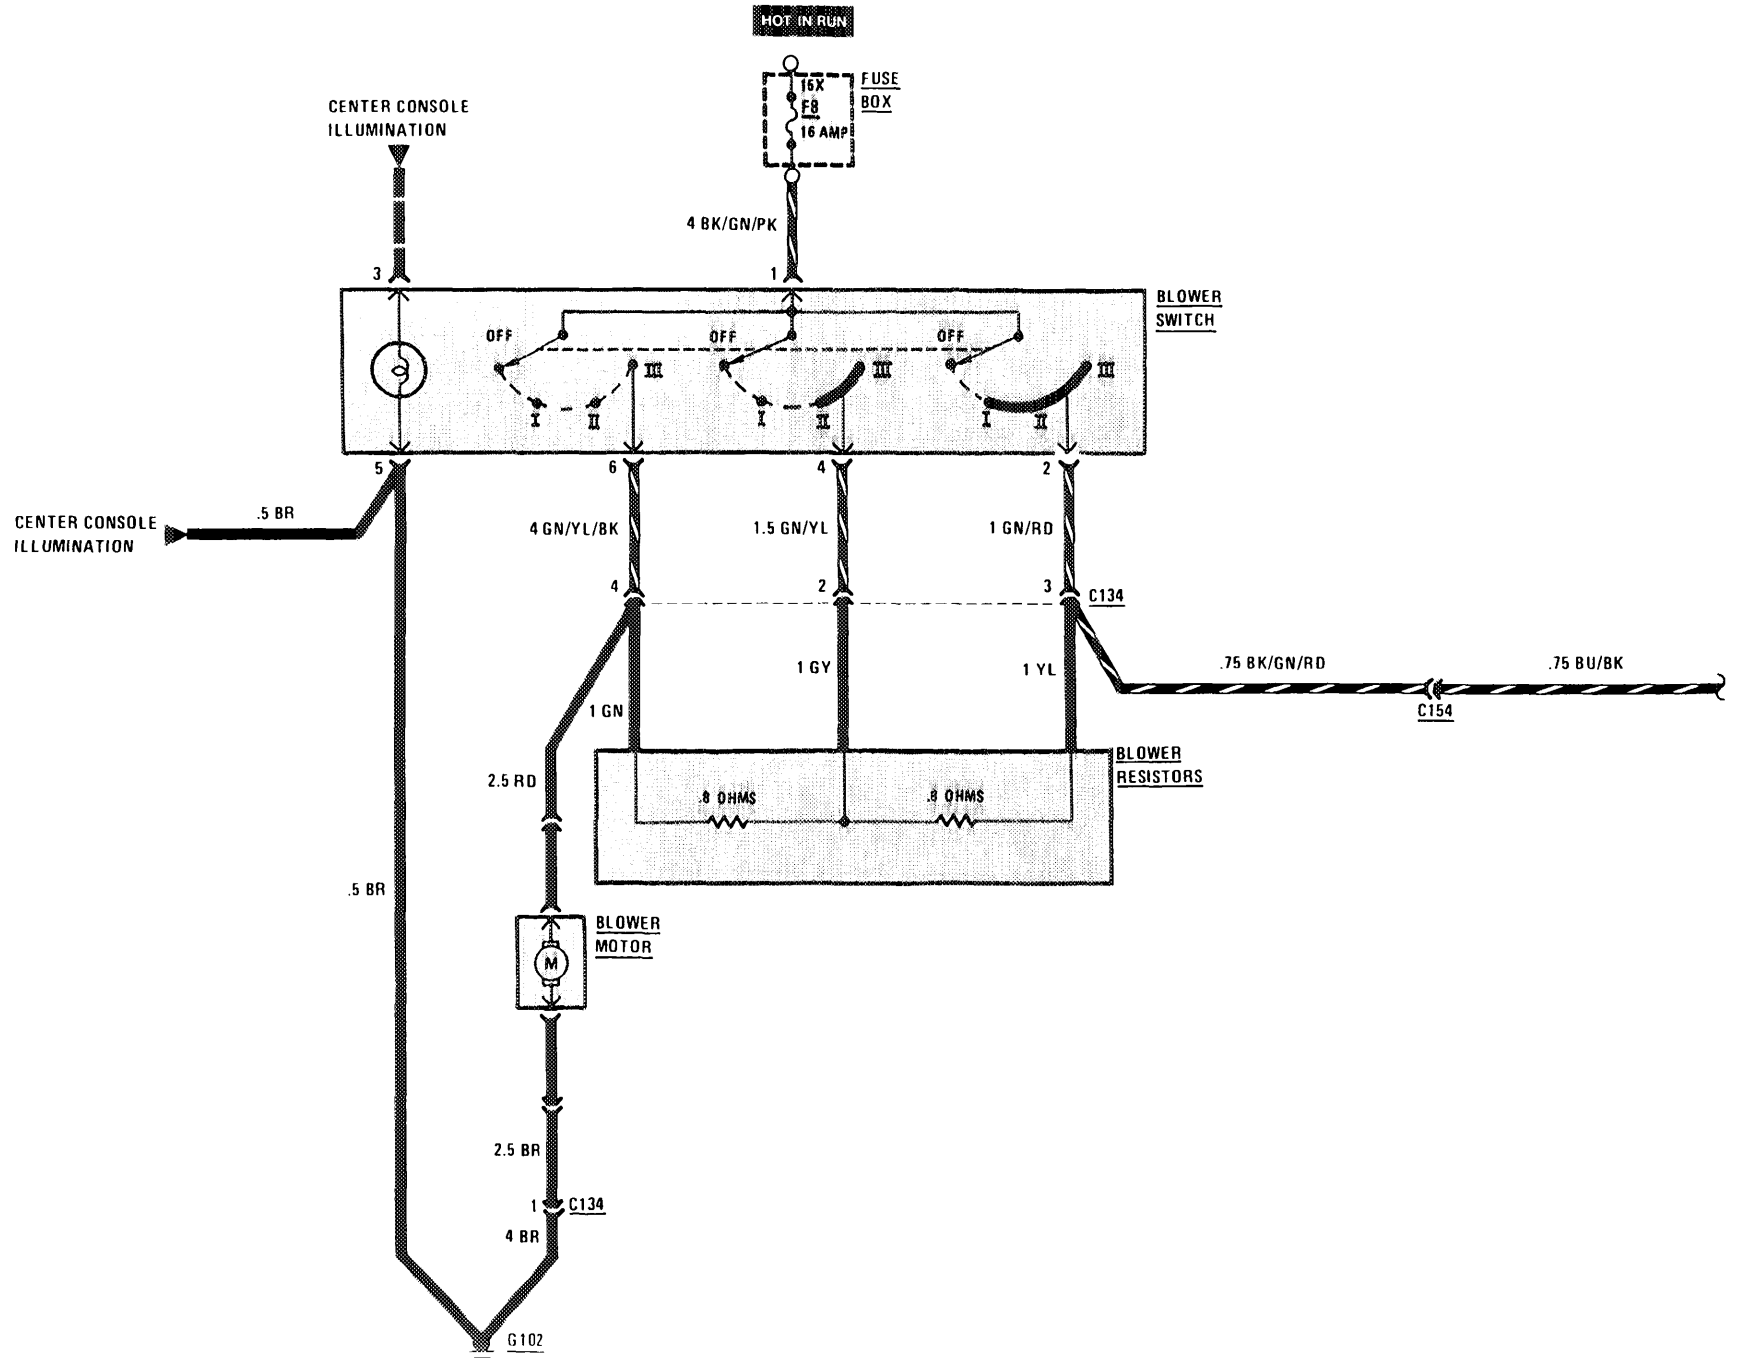

AIR CONDITIONING/HEATER/AUXILIARY FAN

(For Component Locations See Page 201)

122
240
0