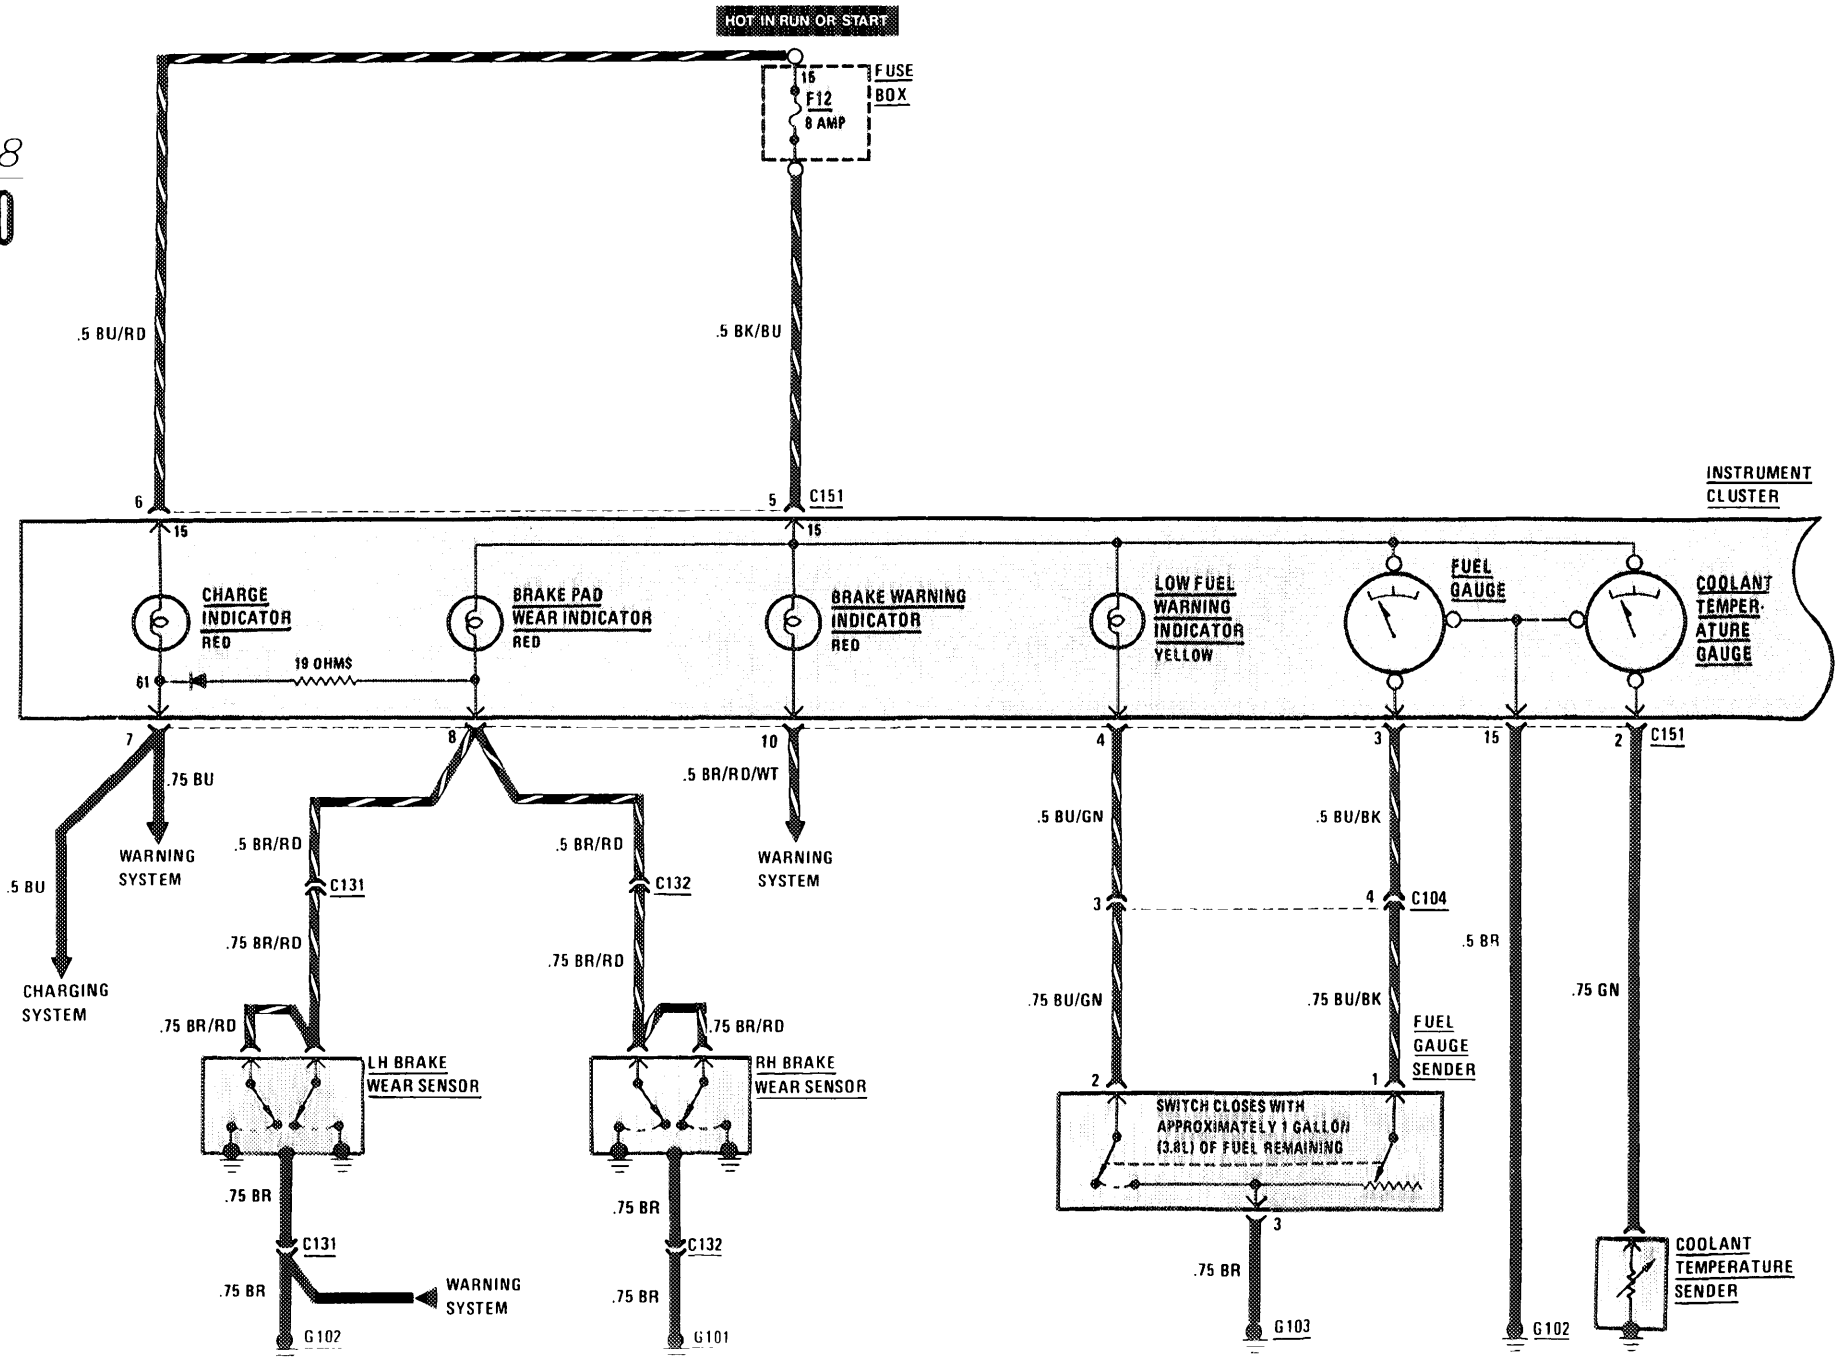

WARNING INDICATORS/GAUGES/CLOCK/ INSTRUMENT CLUSTER ILLUMINATION

(For Component Locations See Page 206)

118
240
0