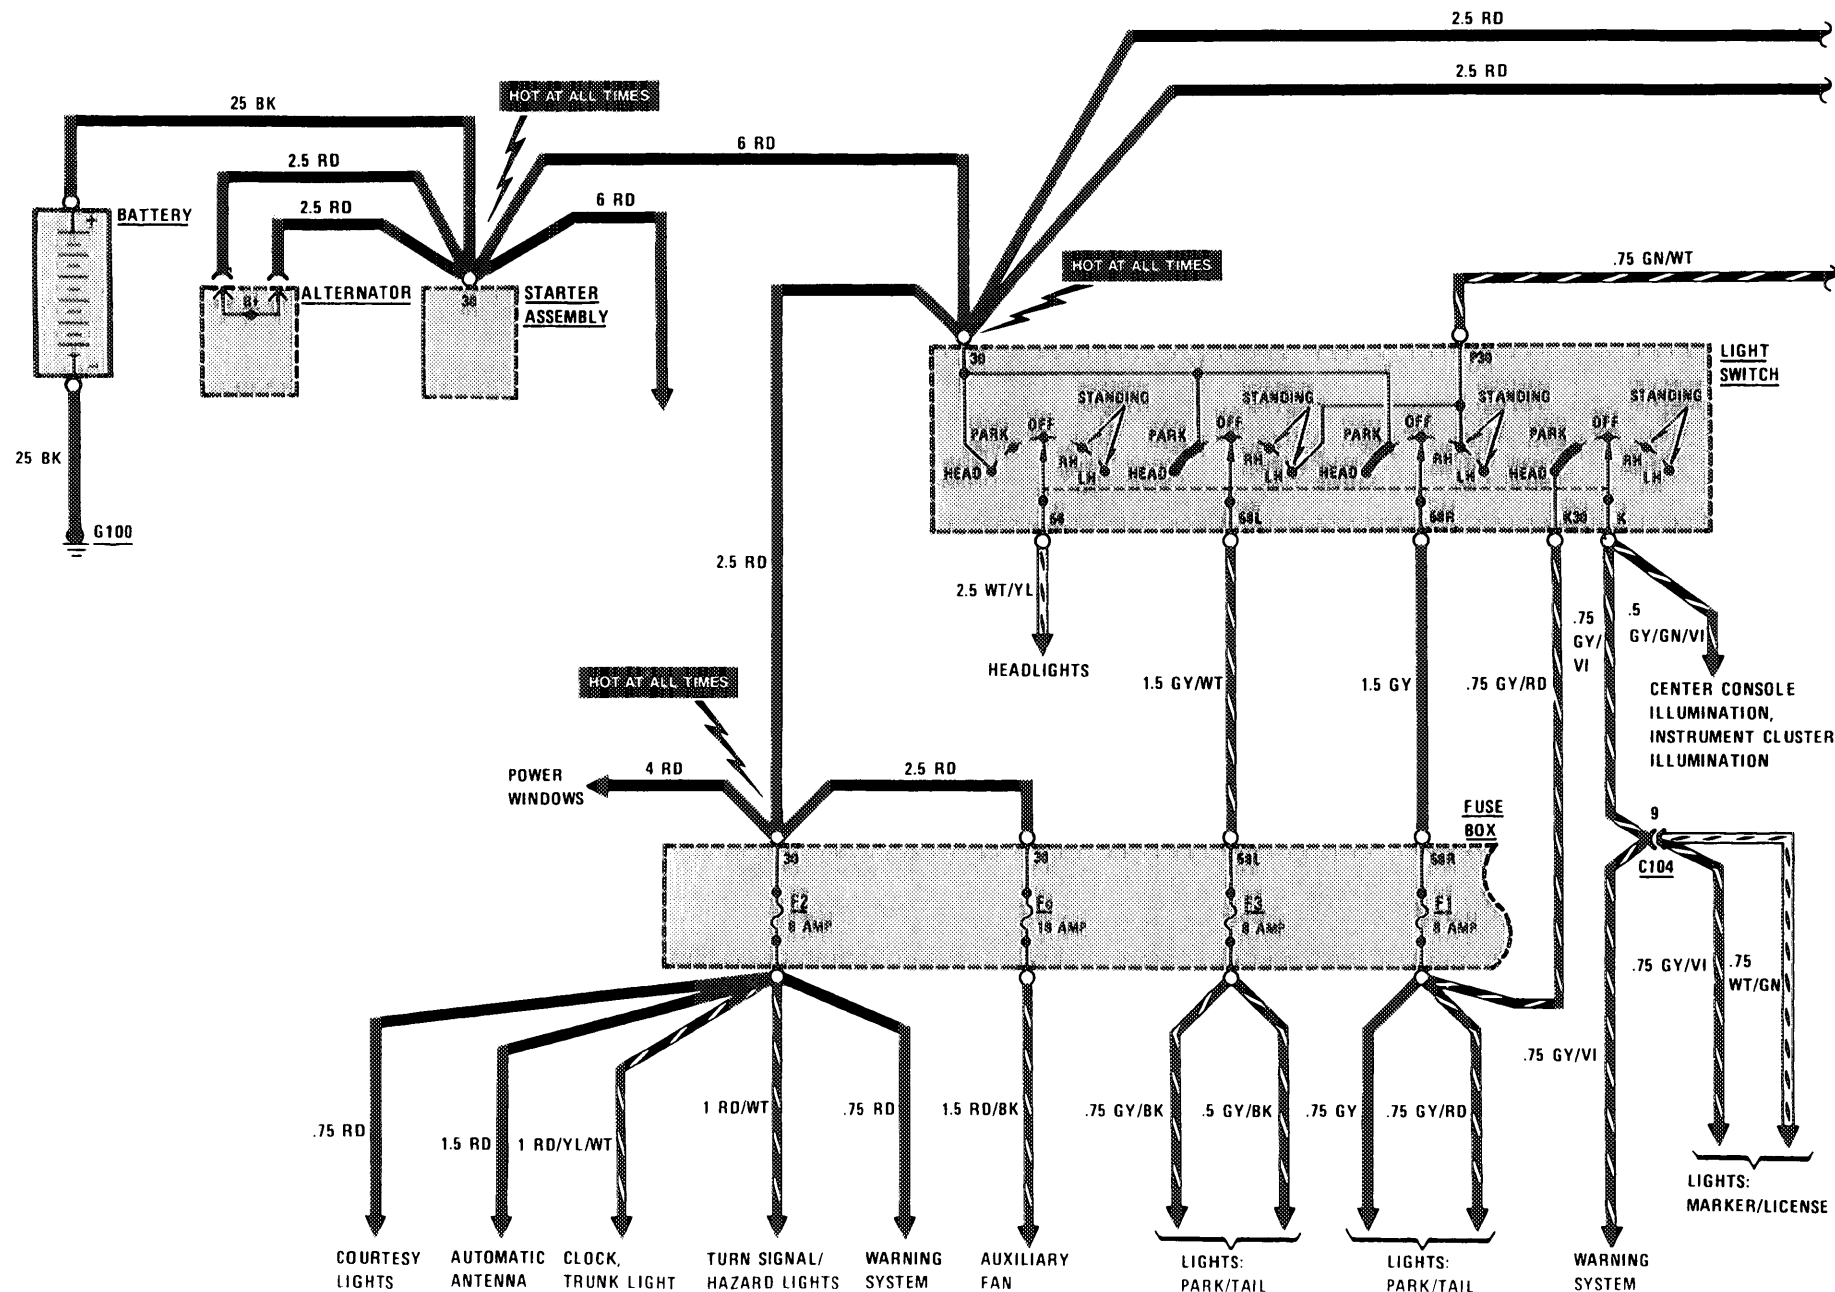

POWER DISTRIBUTION

(For Component Locations See Page 204)

104
240
0