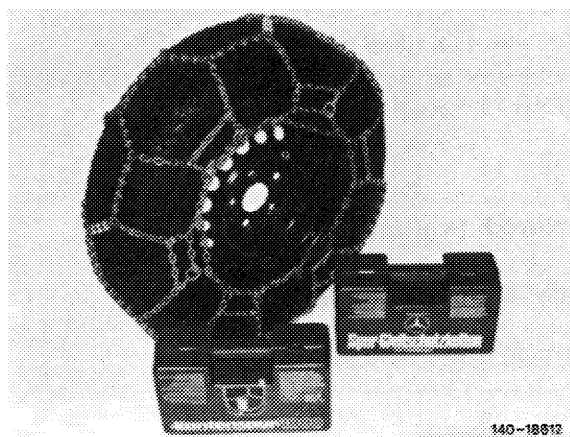

**Mercedes-Benz non-skid chains with gripping studs
(up to 1982)**

Tire size	Part no.	Code no. ¹⁾
175 R 14	000 583 66 16	07 325
185 R 14	000 583 68 16	17 328
195/70 R 14	000 583 89 16	16 327
205/70 R 14	000 583 81 16	16 329
215/70 R 14	000 583 88 16	16 331
185 R 15		

140-18812

**Mercedes-Benz non-skid chains with gripping studs
RUD-matic system (starting 1983)**

Tire size	Part no.	Code no. ¹⁾
175/70 R 14	201 583 00 16	46 320
175 R 14	123 583 00 16	46 325
185 R 14	107 583 00 16	46 328
195/70 R 14		
205/70 R 14	126 583 00 16	46 329
215/70 R 14	116 583 00 16	46 331
185 R 15		
205/65 R 15	107 583 01 16	46 384

140-25705

**Mercedes-Benz non-skid chains without gripping studs
RUD-matic system (starting 1983)**

Tire size	HW-part no.	Code no. ¹⁾
175/70 R 14	758 0265	44 320
175 R 14	758 0266	44 325
185 R 14	758 0267	44 328
195/70 R 14		

Tire size	Part no. ¹⁾
175/70 R 14	46 120
175 R 14	46 125
185 R 14 195/70 R 14	46 128
205/70 R 14	46 129
215/70 R 14	46 131
185 R 15	46 131
205/65 R 15	46 184

¹⁾ Code numbers or part numbers are each stamped-in at closing hook of tensioning chain or at outer (red) steel rope ring.