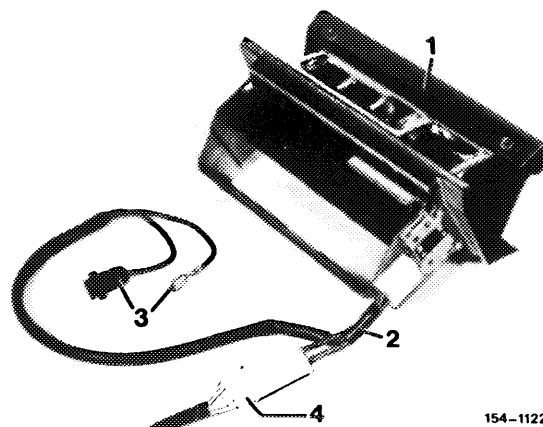

82-500 Connection for radio

The radio is energized by an additional harness with intermediate plug for connection of cigar lighter. The fuse attached to radio set is connected to positive line of this additional harness.

- 1 Ashtray
- 2 Additional harness
- 3 Connection (radio)
- 4 Former connection for cigar lighter

154-11220

On instrument panel at the left and right are recesses for the speakers. Two additional speakers can be installed in hat rack.