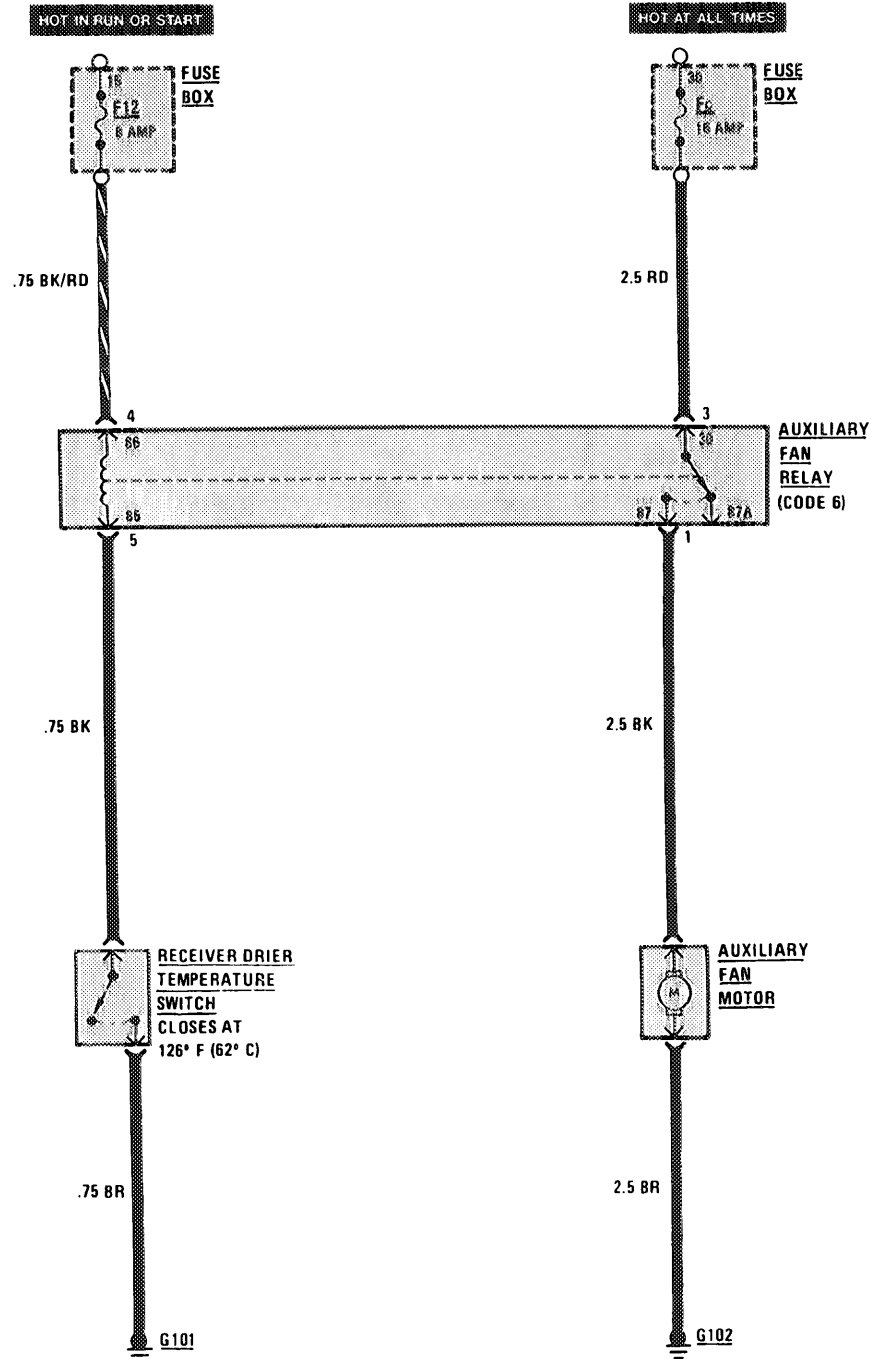

AUXILIARY FAN

(For Component Locations See Page 201)