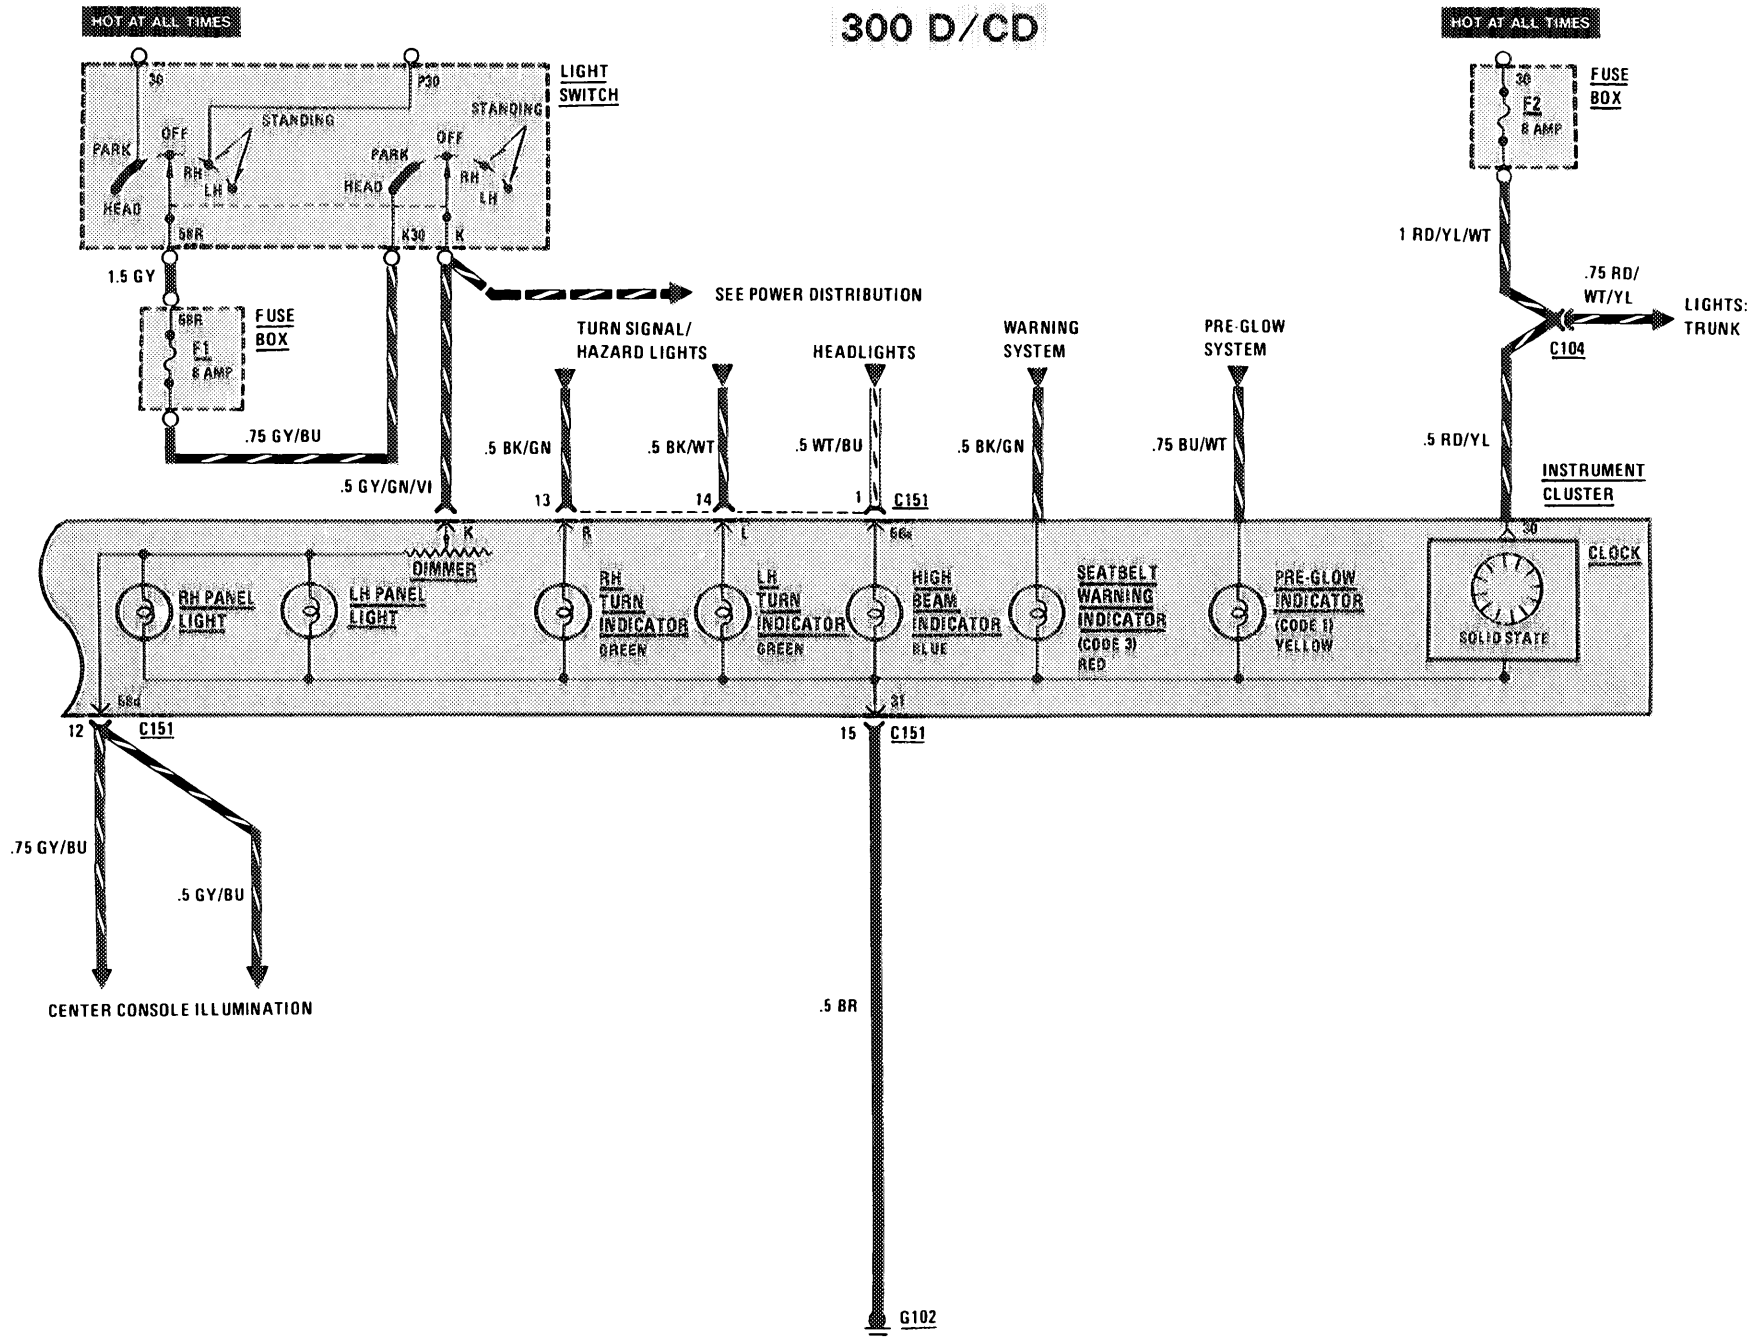

WARNING INDICATORS/GAUGES/CLOCK/INSTRUMENT CLUSTER ILLUMINATION

(For Component Locations See Page 208)

121
300
D/CD/TO