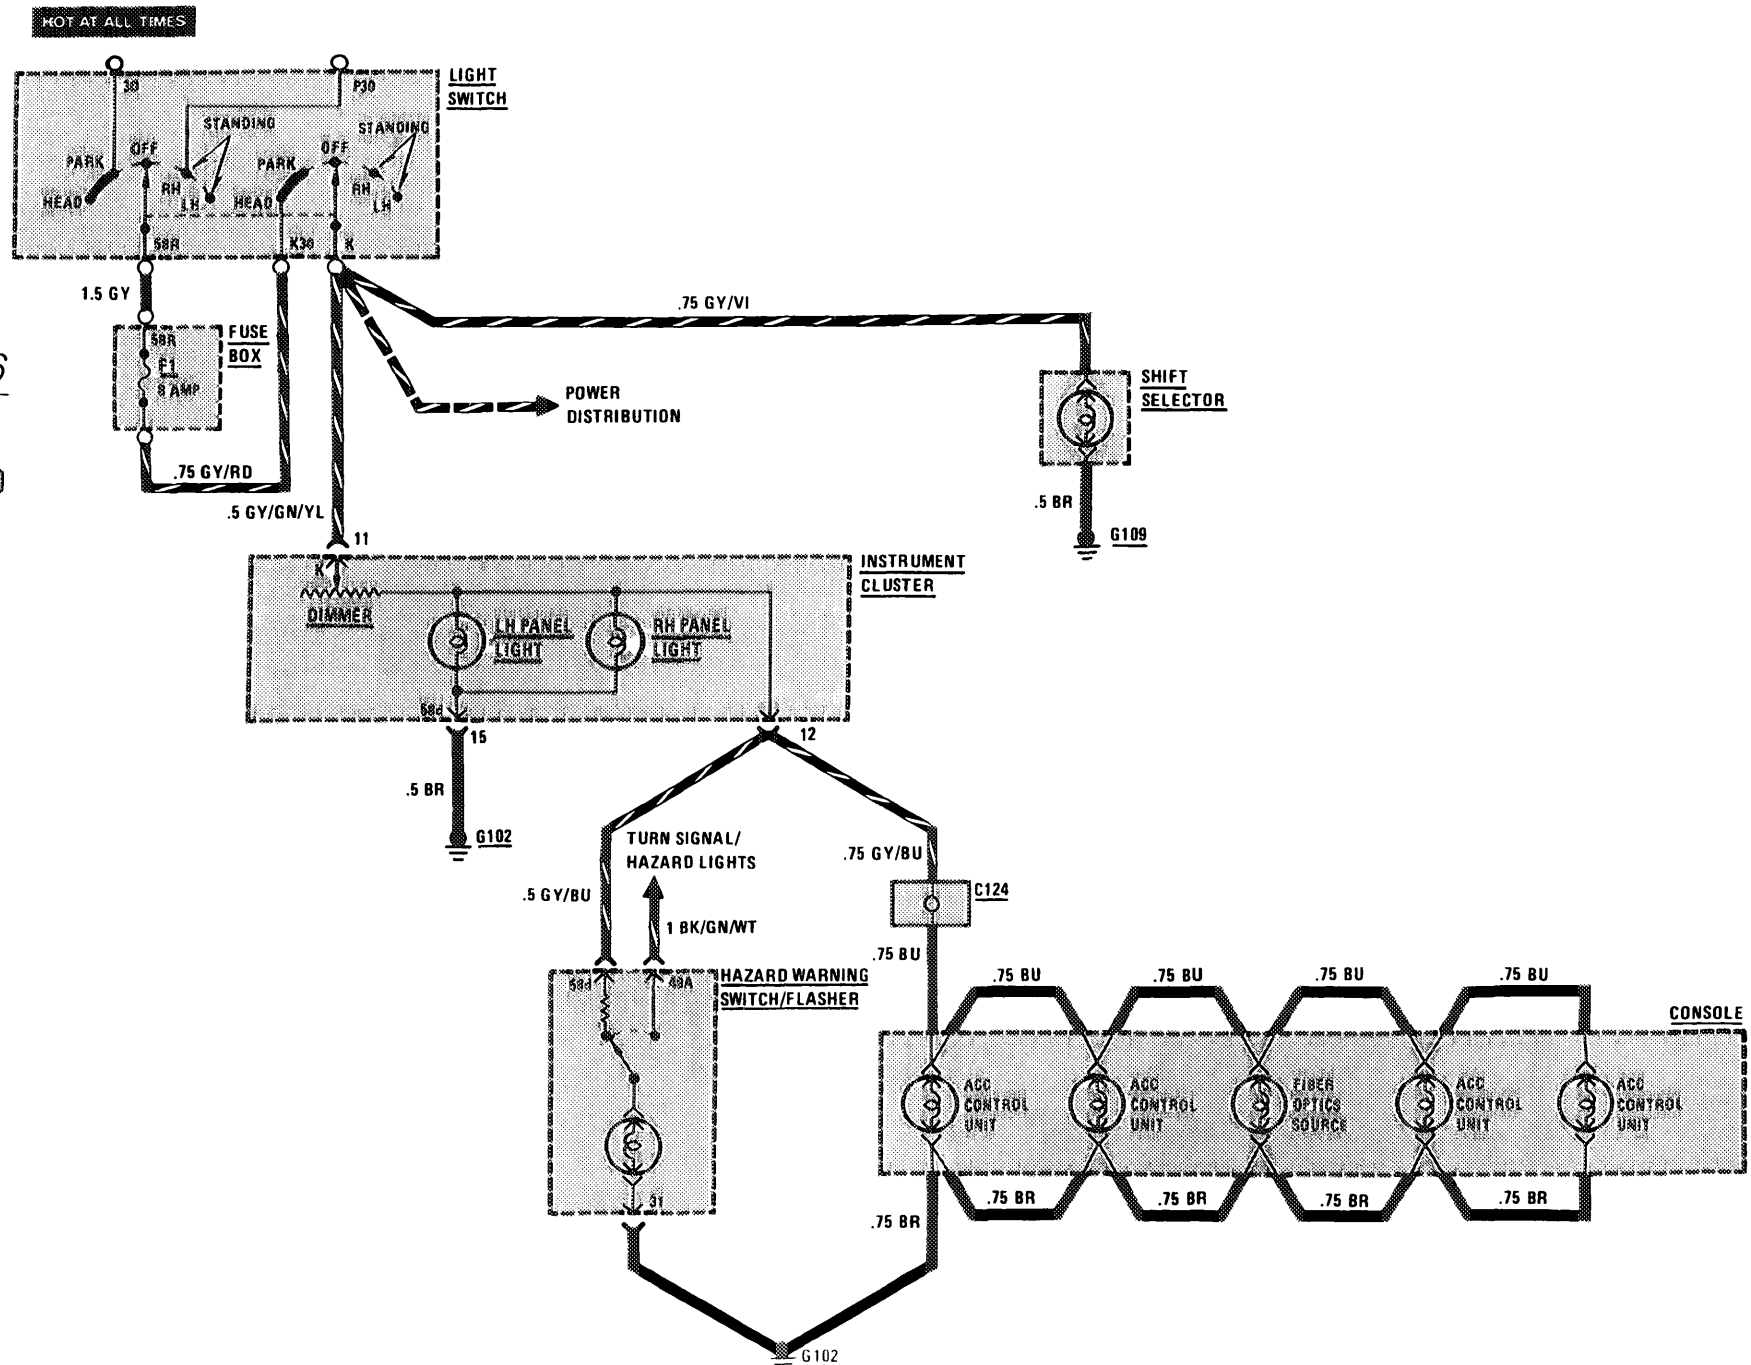

# ILLUMINATION: INSTRUMENT CLUSTER / CENTER CONSOLE

(For Component Locations See Page 202)

126  
300  
D/CO/TO