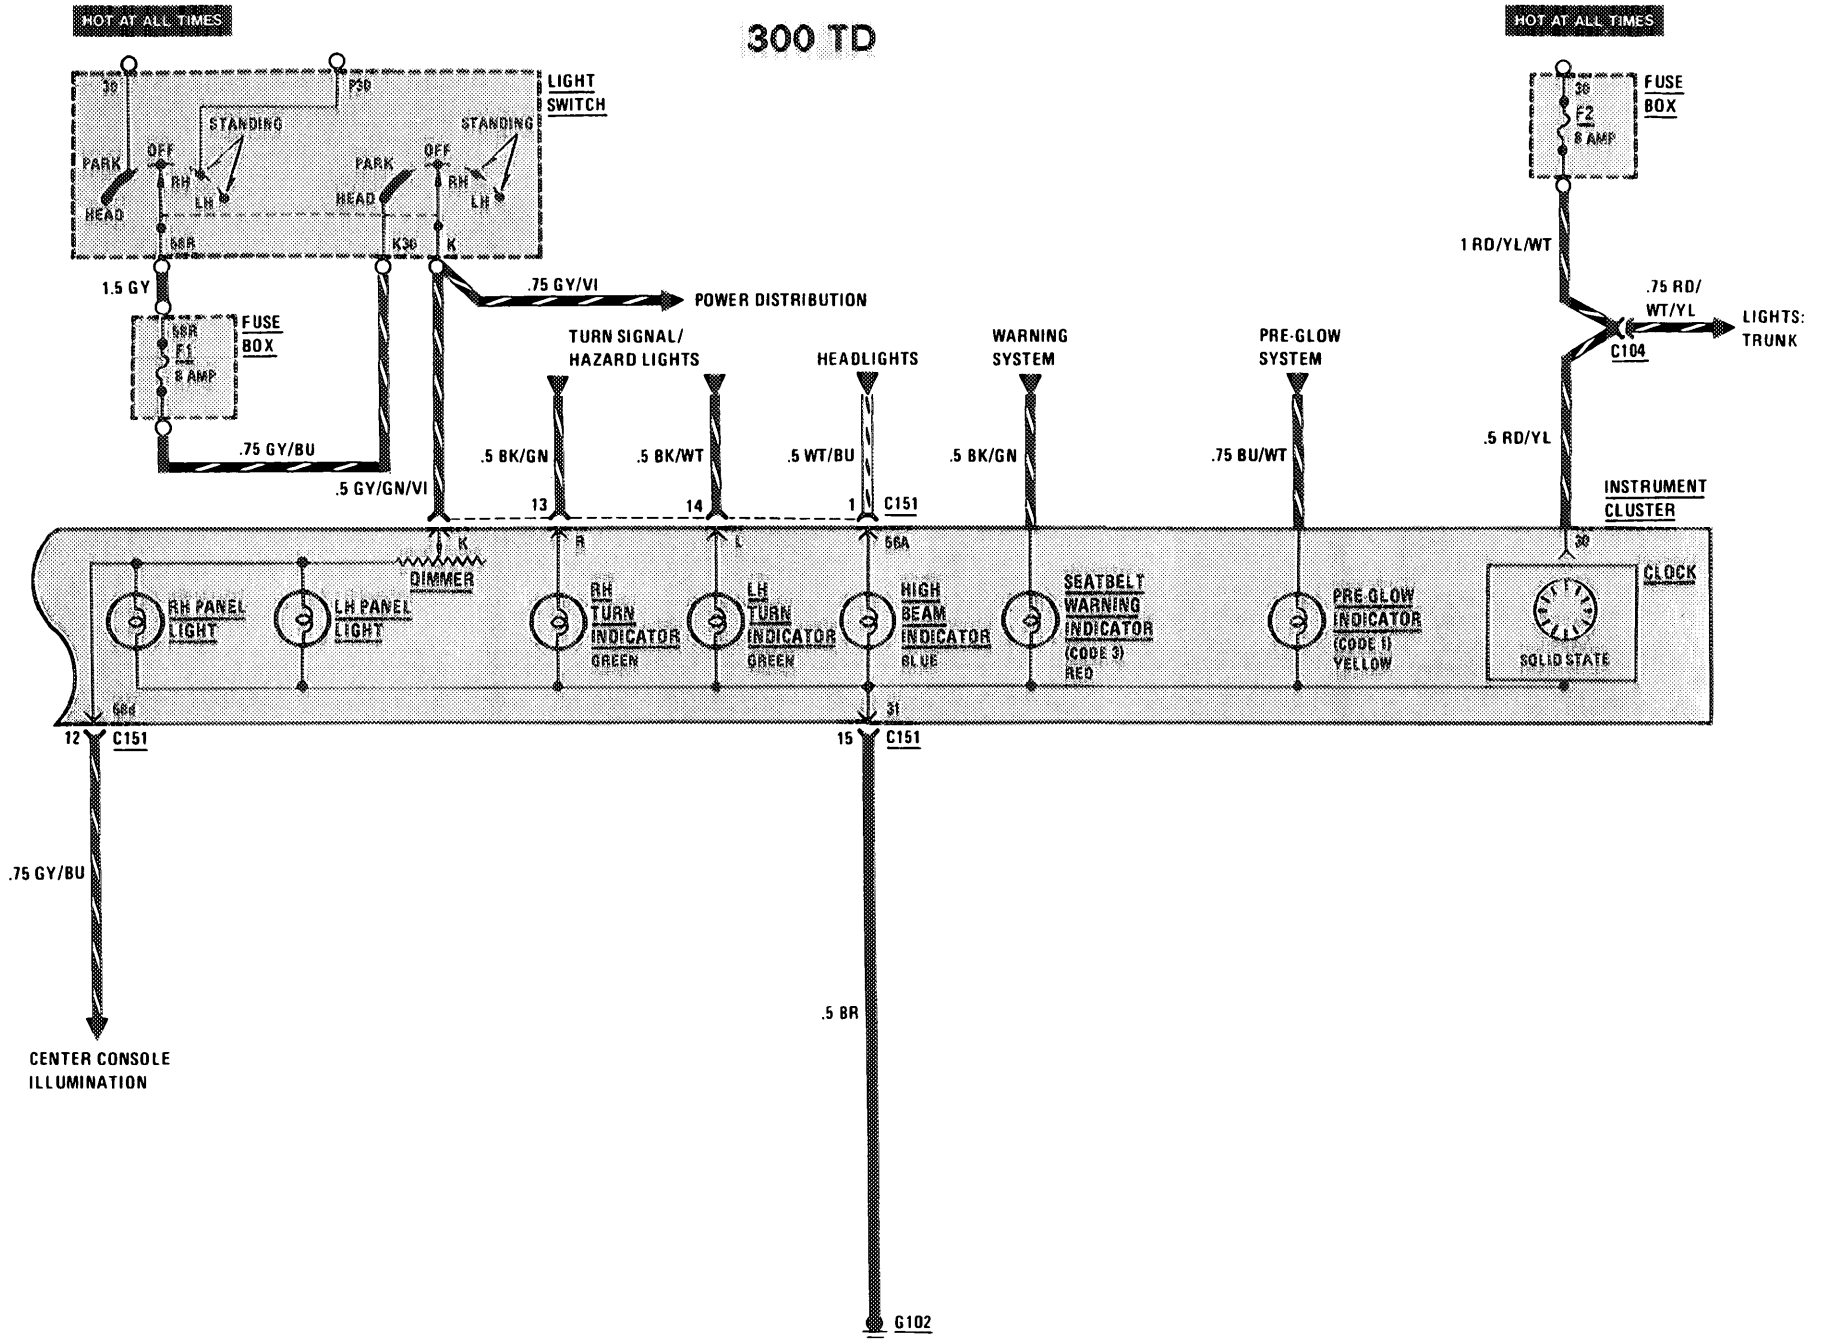

WARNING INDICATORS/GAUGES/CLOCK/INSTRUMENT CLUSTER ILLUMINATION

(For Component Locations See Page 208)

300 TD

123
300
D/CD/TD