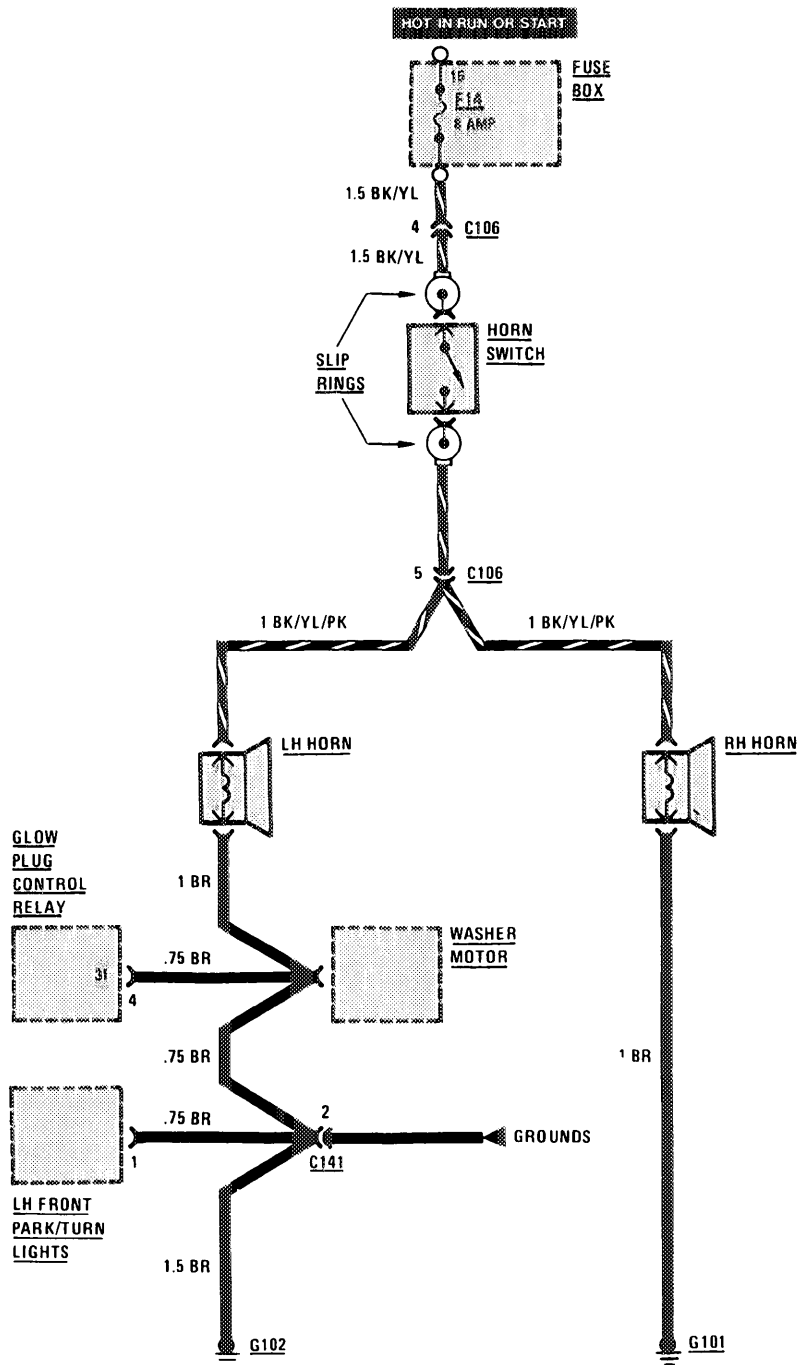

HORNS/SLIDING ROOF

(For Component Locations See Page 203)