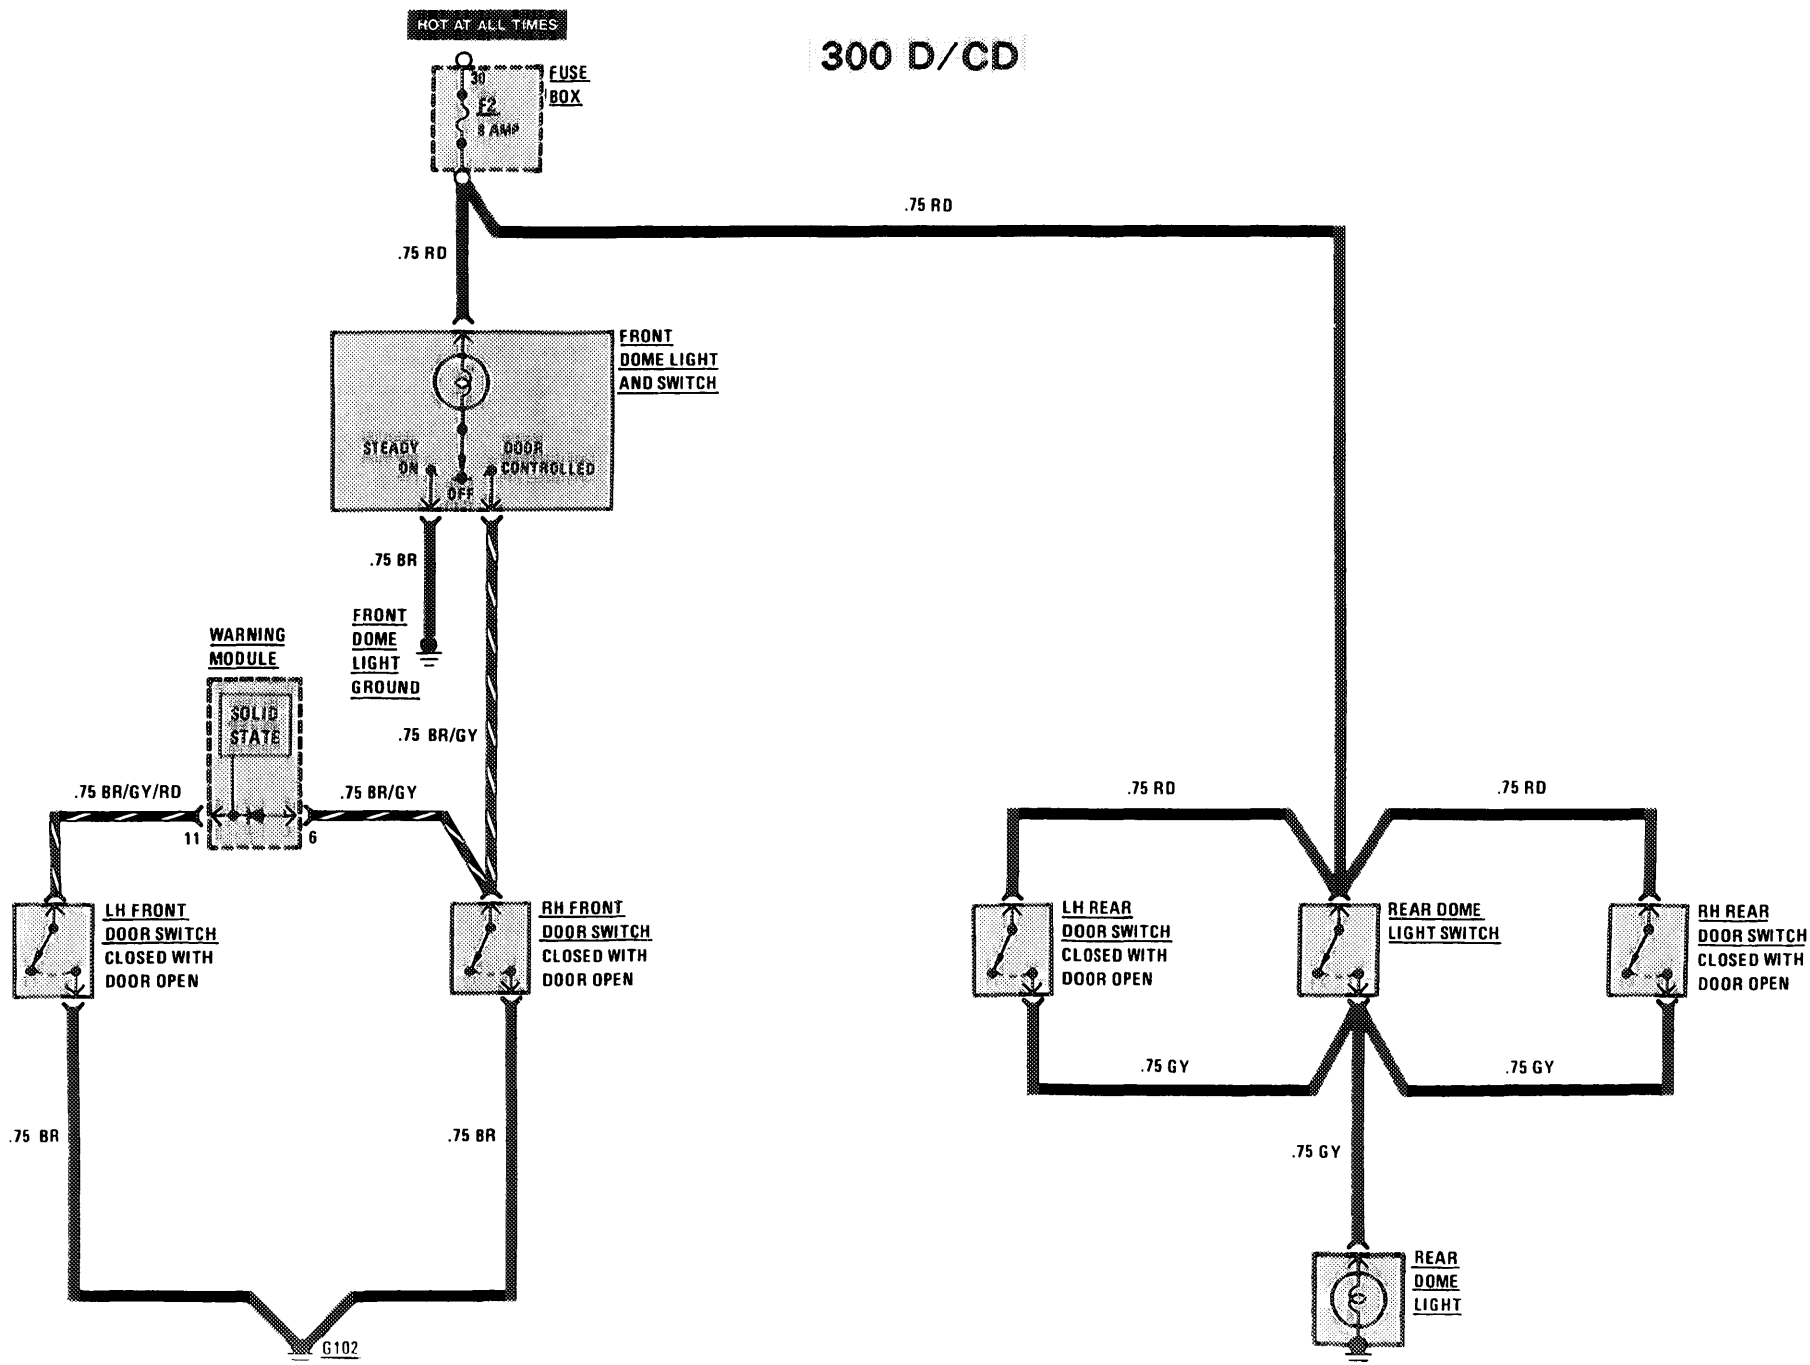

COURTESY LIGHTS

(For Component Locations See Page 203)

124
300
D/CD/TD

300 D/CD