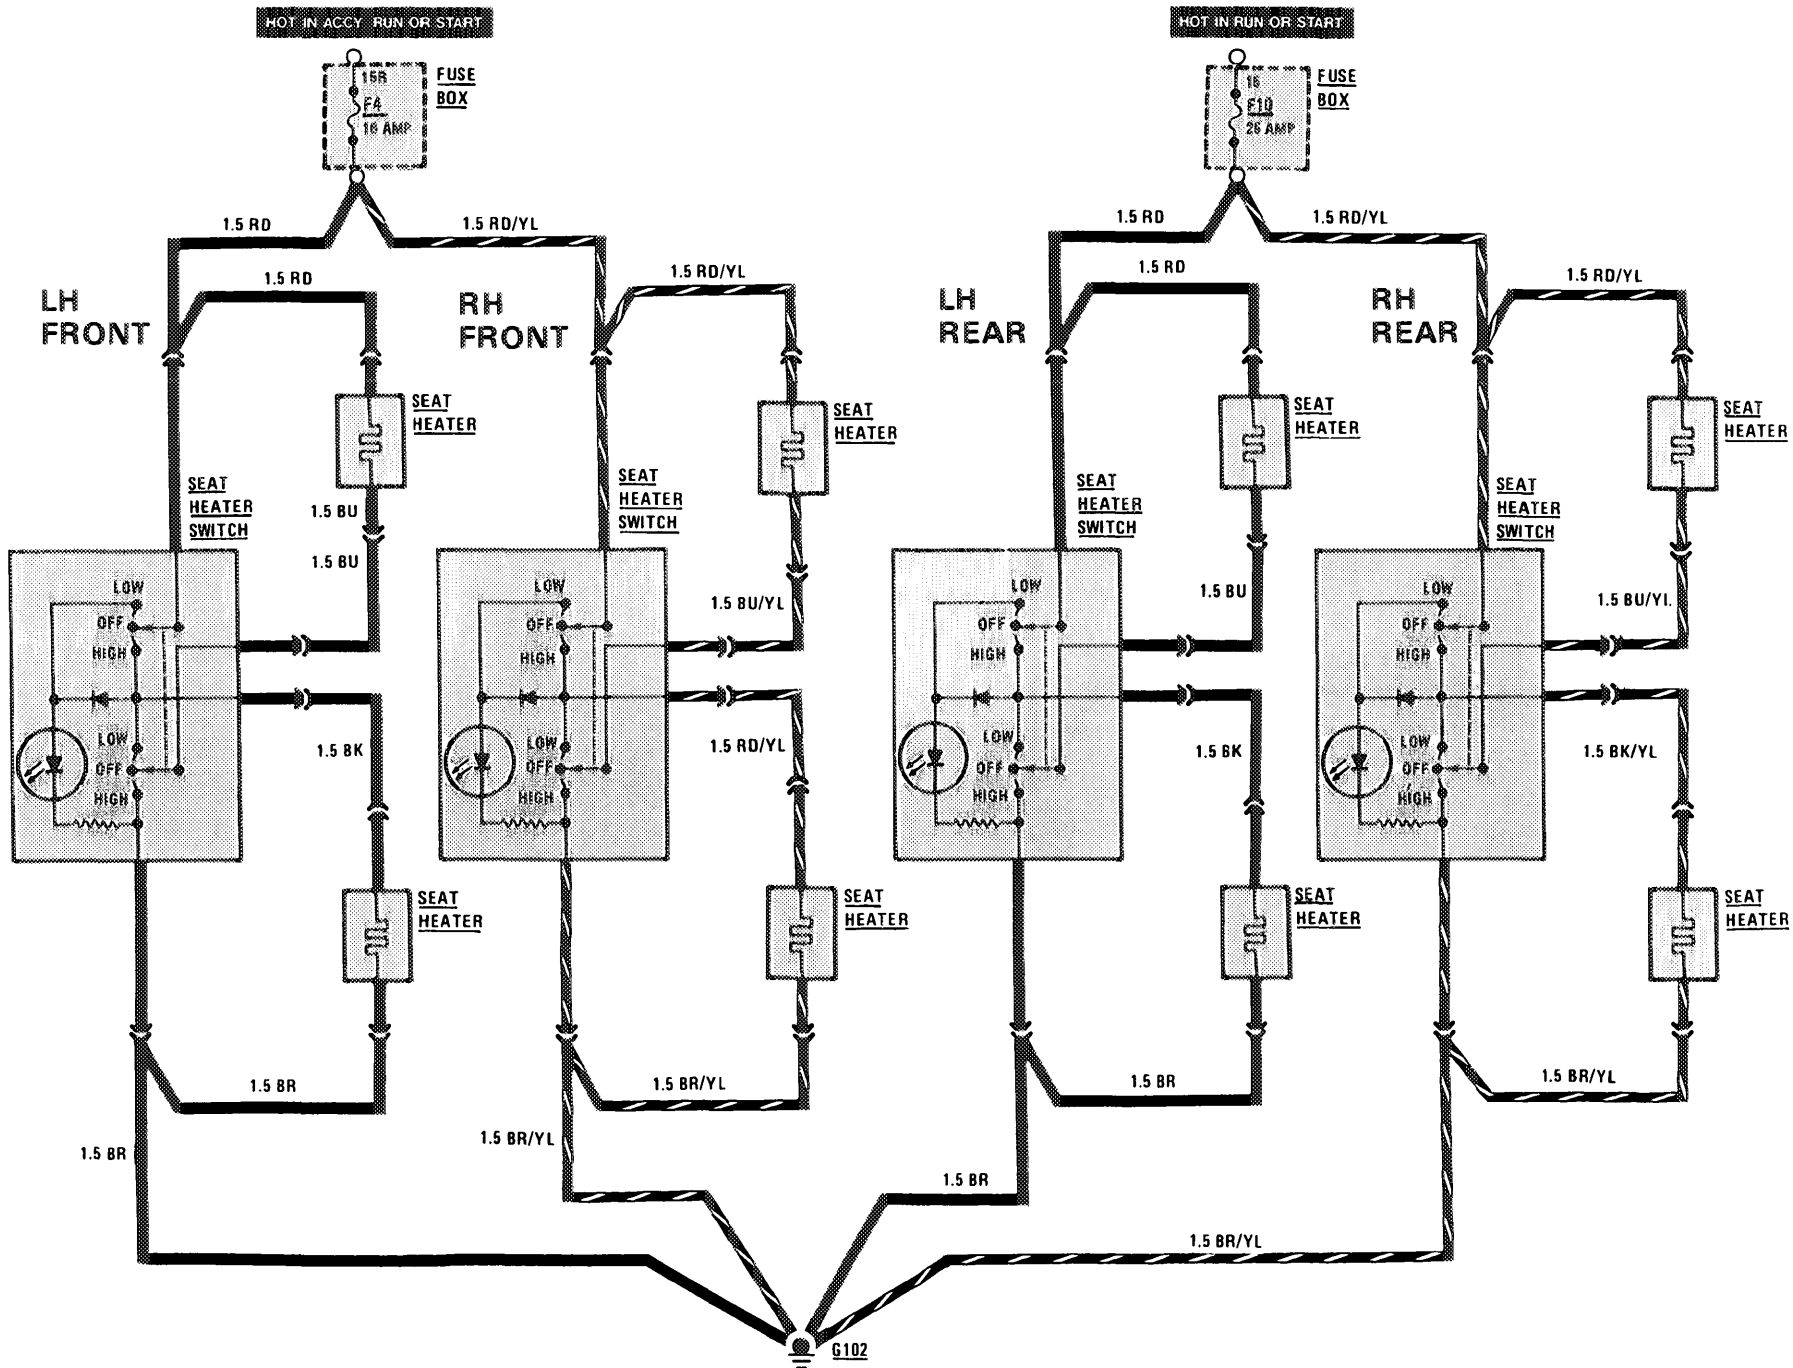

HEATED SEATS

(For Component Locations See Page 203)

135
300
D/CO/TD