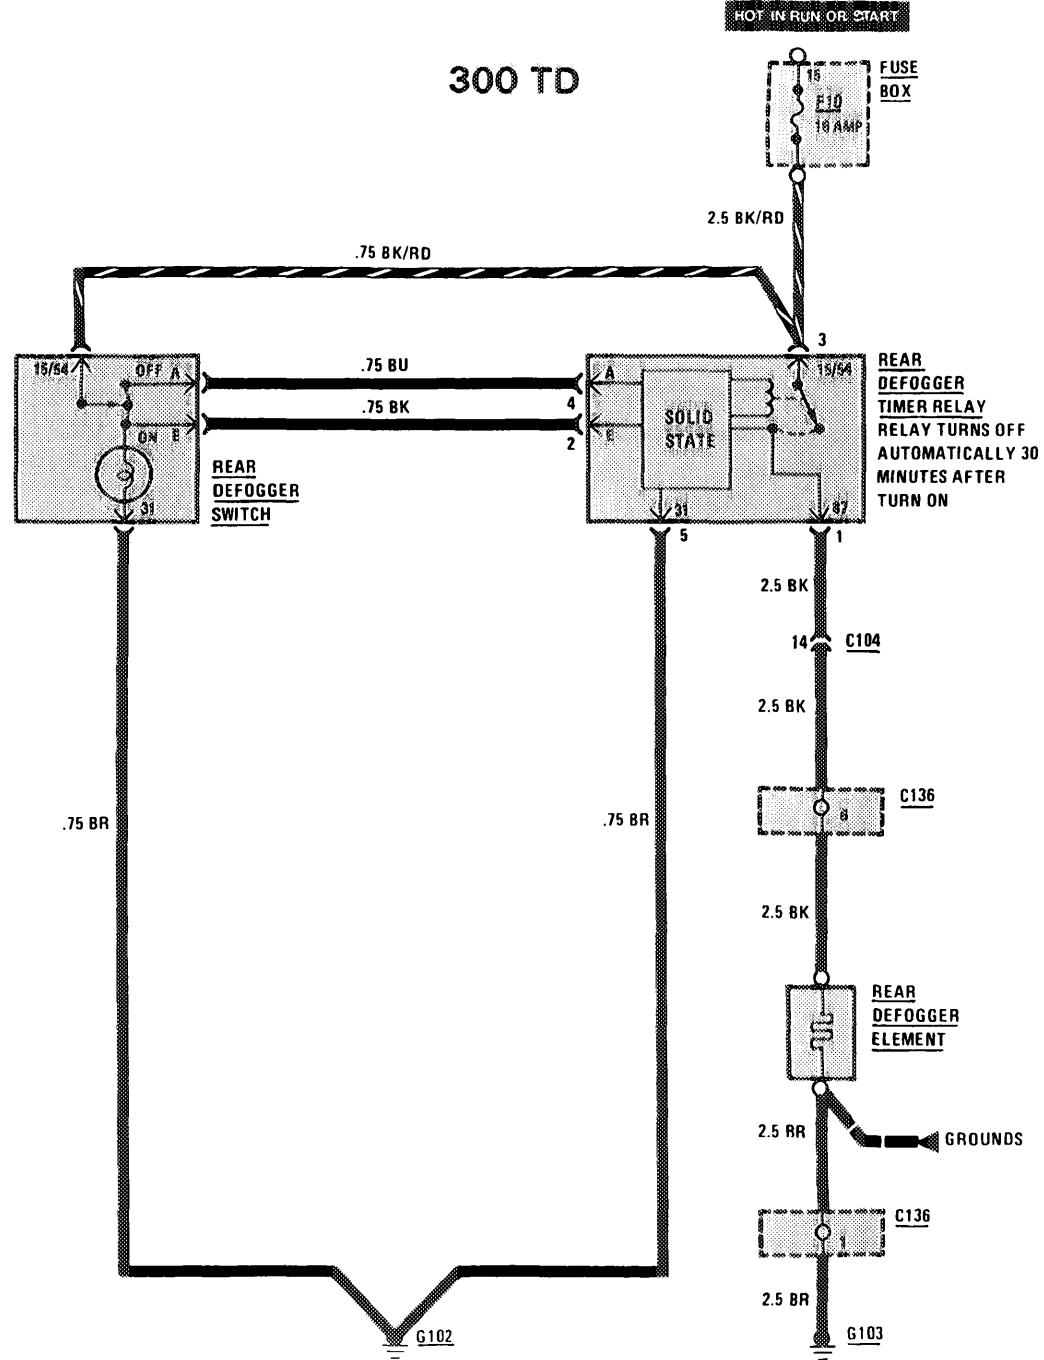

REAR DEFOGGER

(For Component Locations See Page 205)

132
300
Q/CD/TD