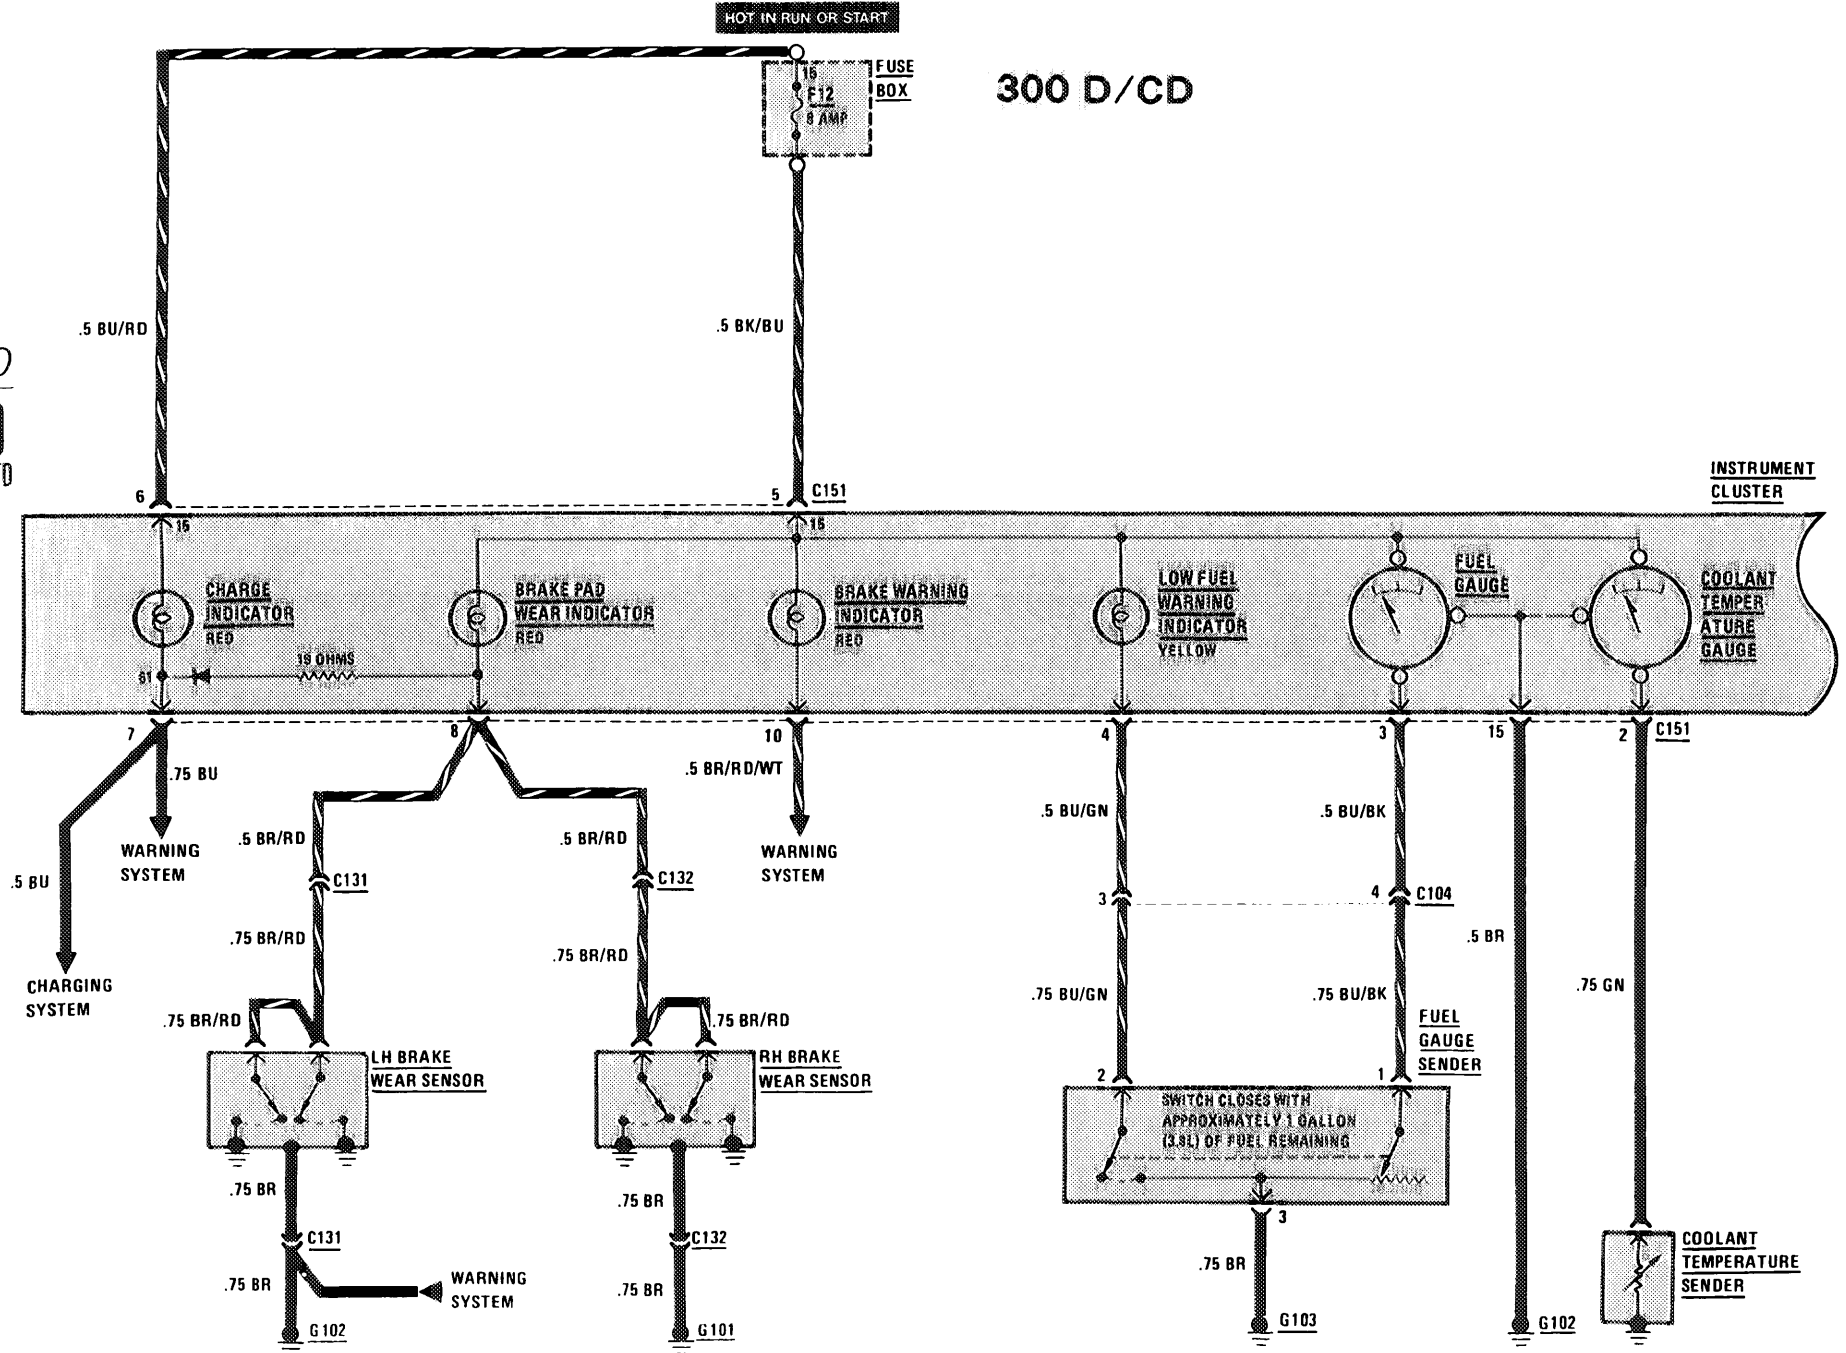

WARNING INDICATORS/GAUGES/CLOCK/ INSTRUMENT CLUSTER ILLUMINATION

(For Component Locations See Page 208)

120
300
D/CD/TO

300 D/CD

INSTRUMENT
CLUSTER

COOLANT
TEMPERATURE
SENDER