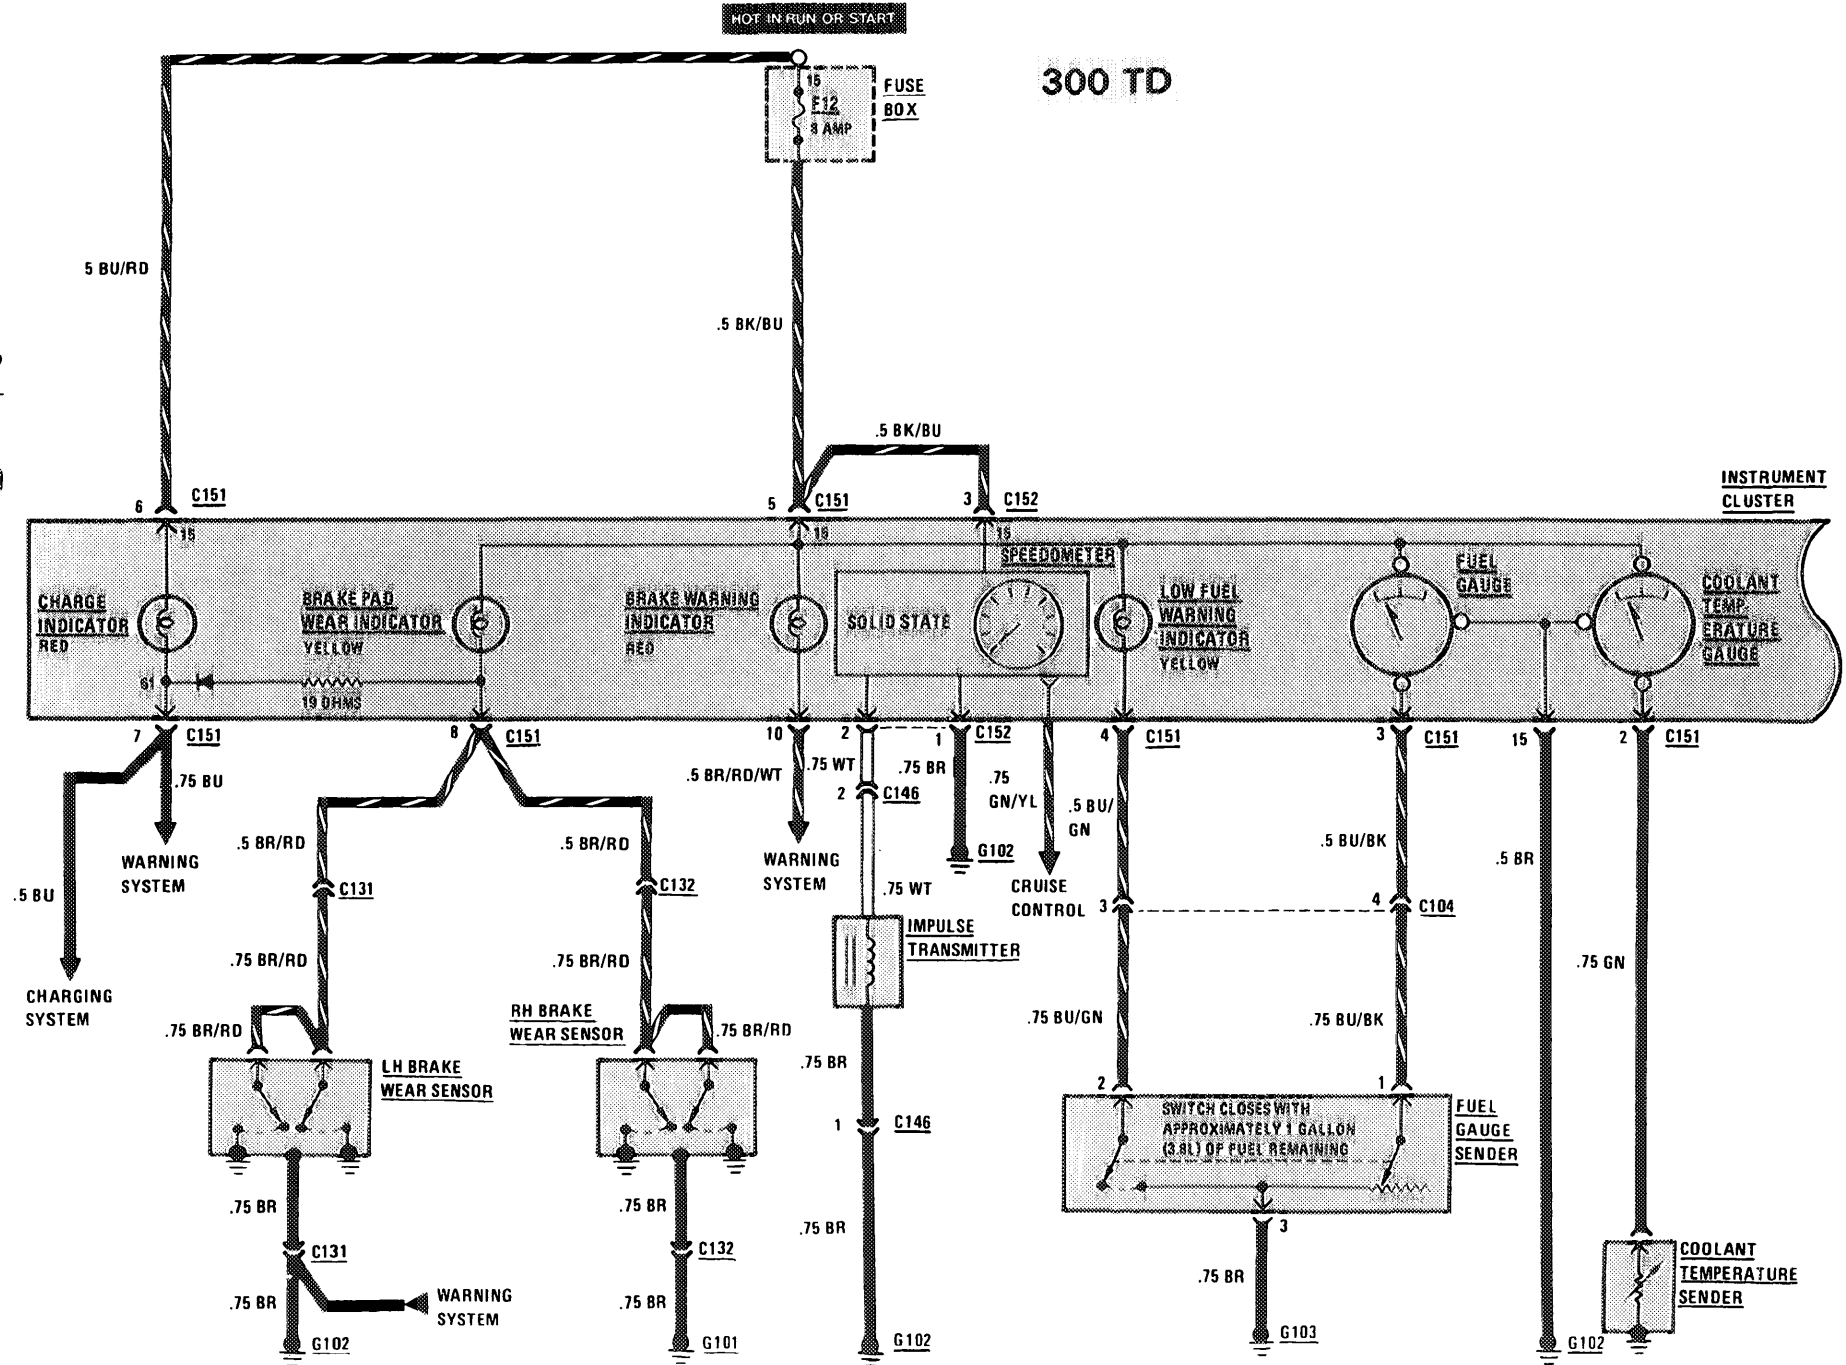

WARNING INDICATORS/GAUGES/CLOCK/INSTRUMENT CLUSTER ILLUMINATION

(For Component Locations See Page 208)

122
300
O/CO/TO

300 TD