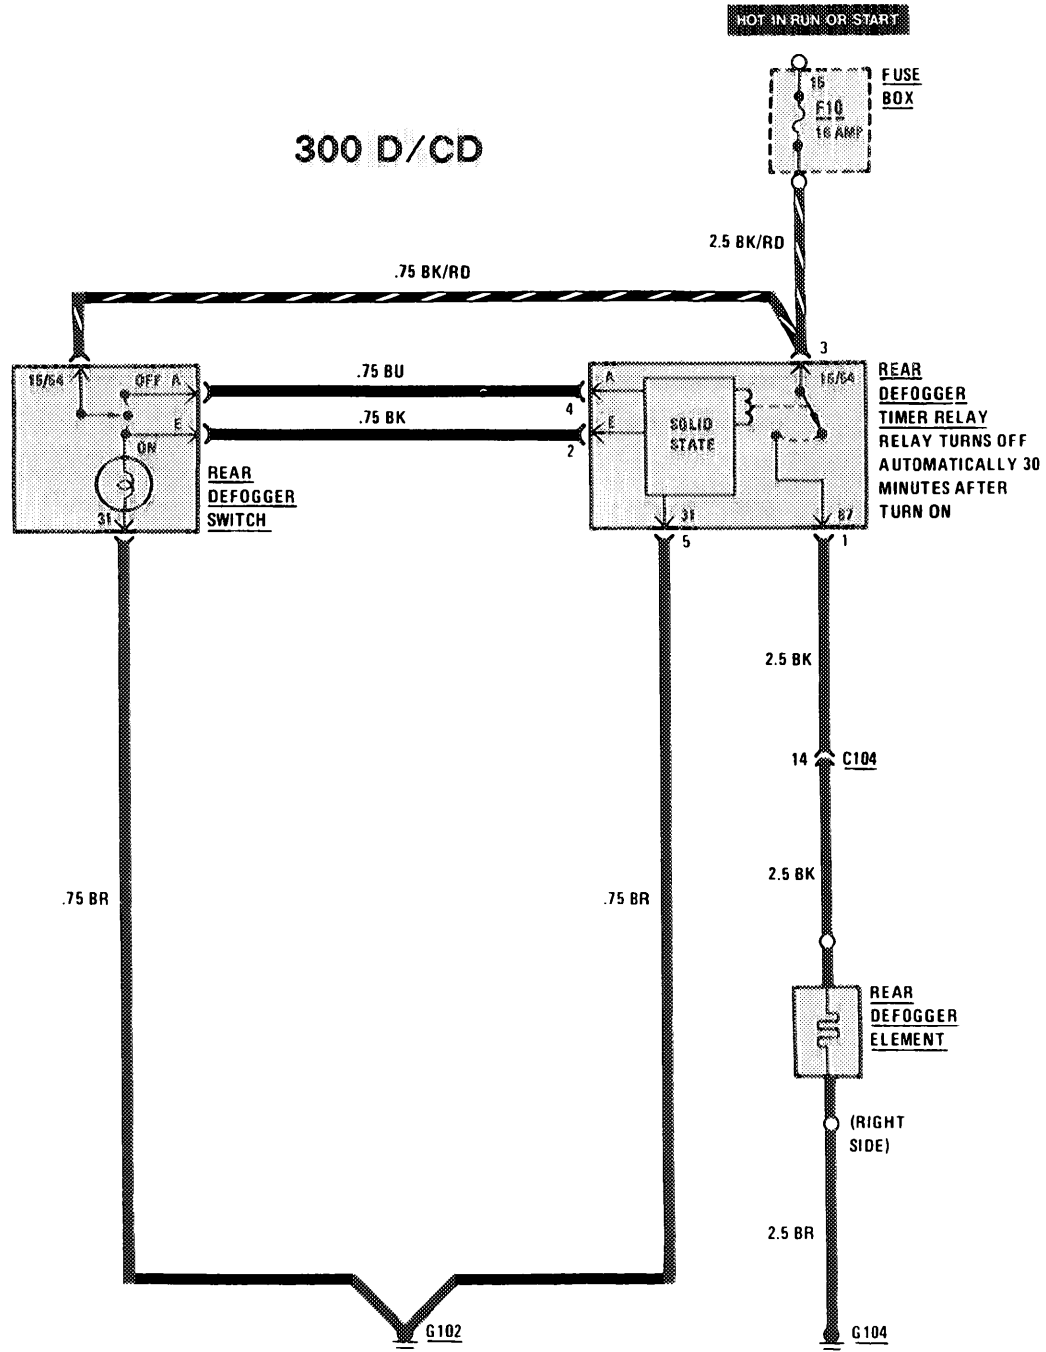

REAR DEFOGGER

(For Component Locations See Page 205)